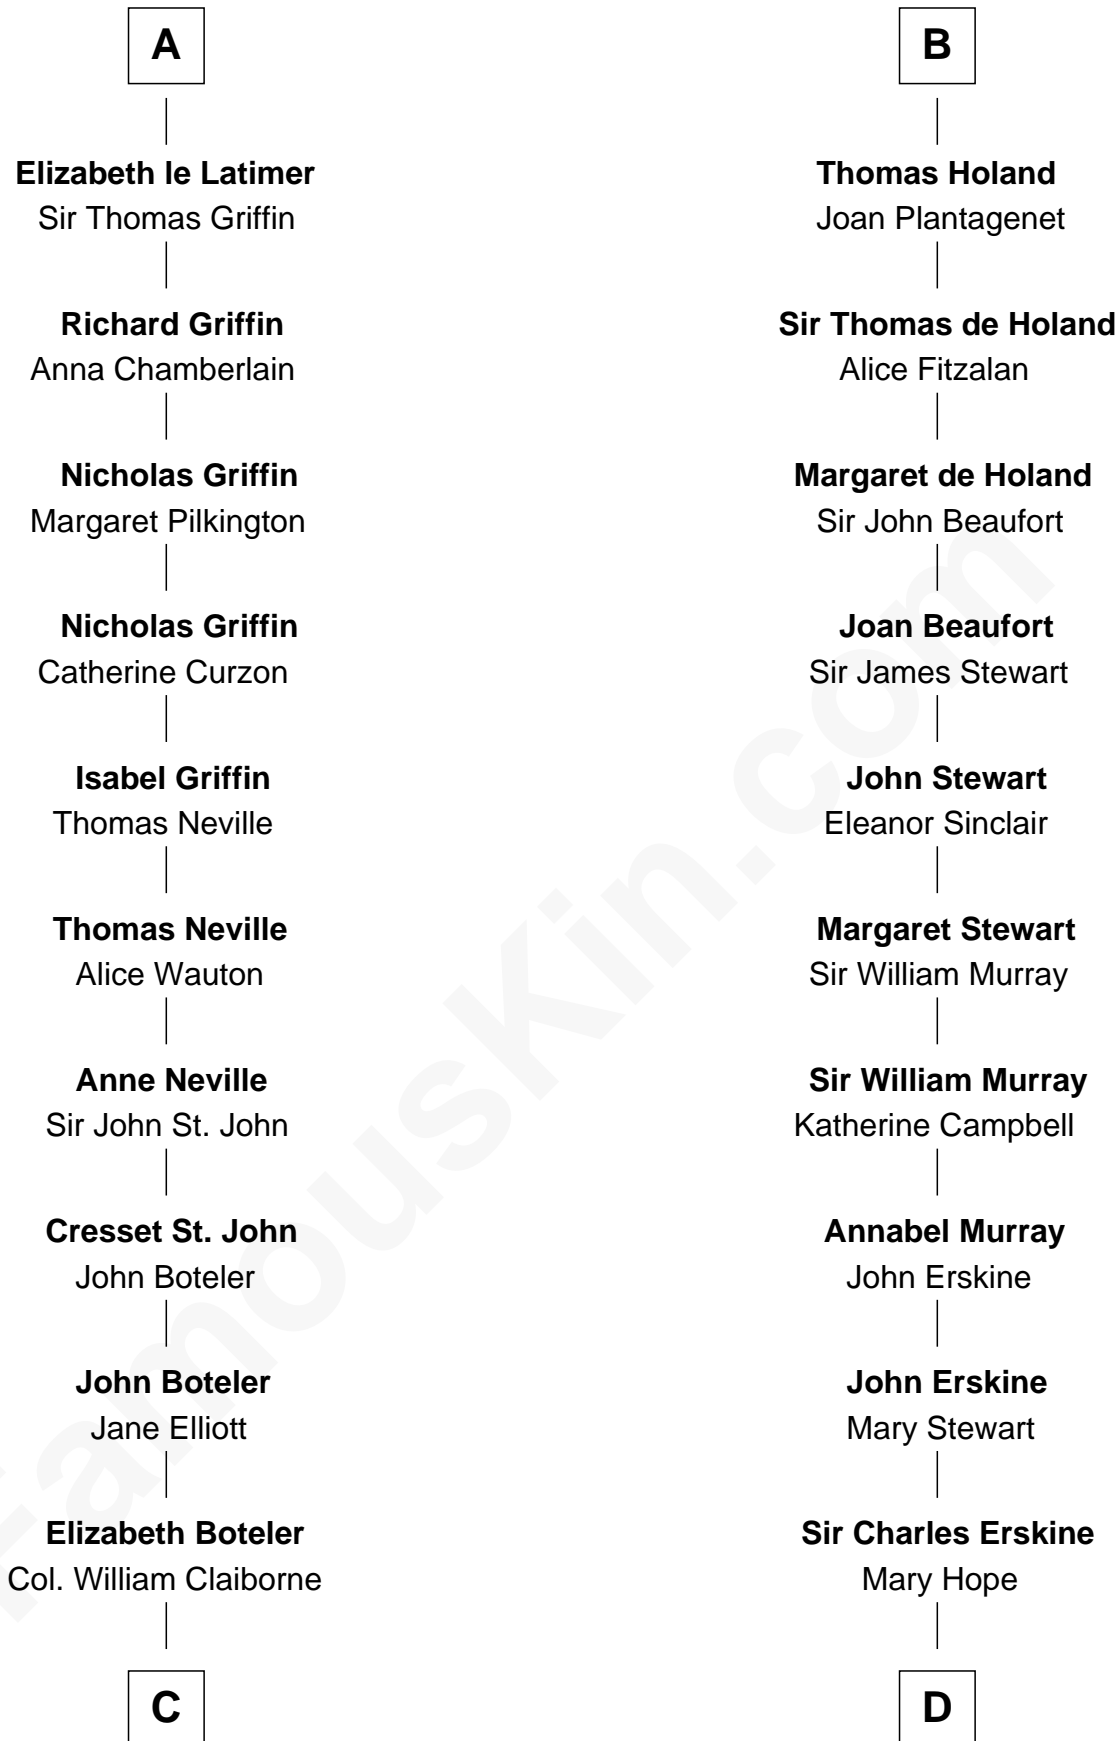

**FamousKin.com**  
**Relationship Chart of**  
**William C. C. Claiborne**  
*1st Governor of Louisiana*

**19th cousin 2 times removed of**  
**Major John Pitcairn**  
*British Commander at Battle of Lexington*

**C**

**Thomas Claiborne**

Sarah Fenn

**Thomas Claiborne**

Ann Fox

**Nathaniel Claiborne**

Jane Cole

**William Claiborne**