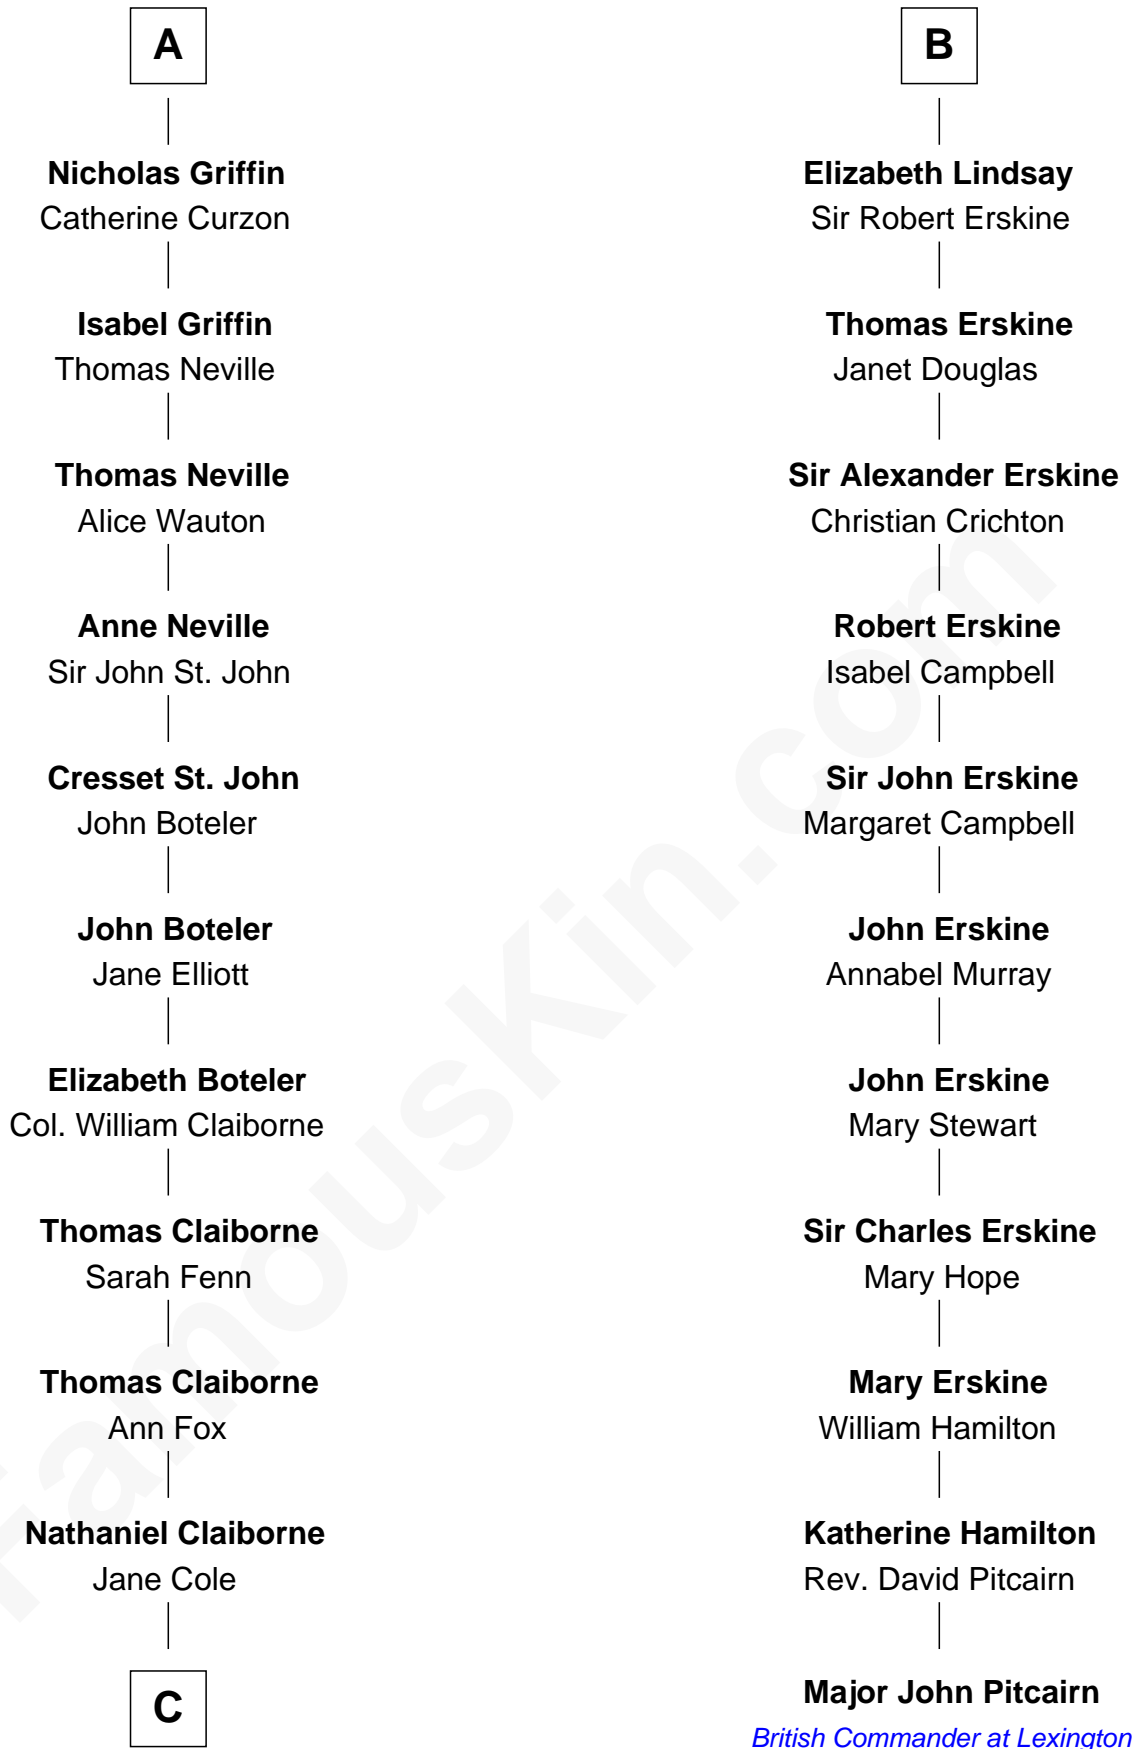

FamousKin.com Relationship Chart of

William C. C. Claiborne

1st Governor of Louisiana

17th cousin 1 time removed of

Major John Pitcairn

British Commander at Battle of Lexington

David of Huntingdon

Maud of Chester

C

William Claiborne

Mary Leigh

William C. C. Claiborne

1st Governor of Louisiana

FamousKin.com