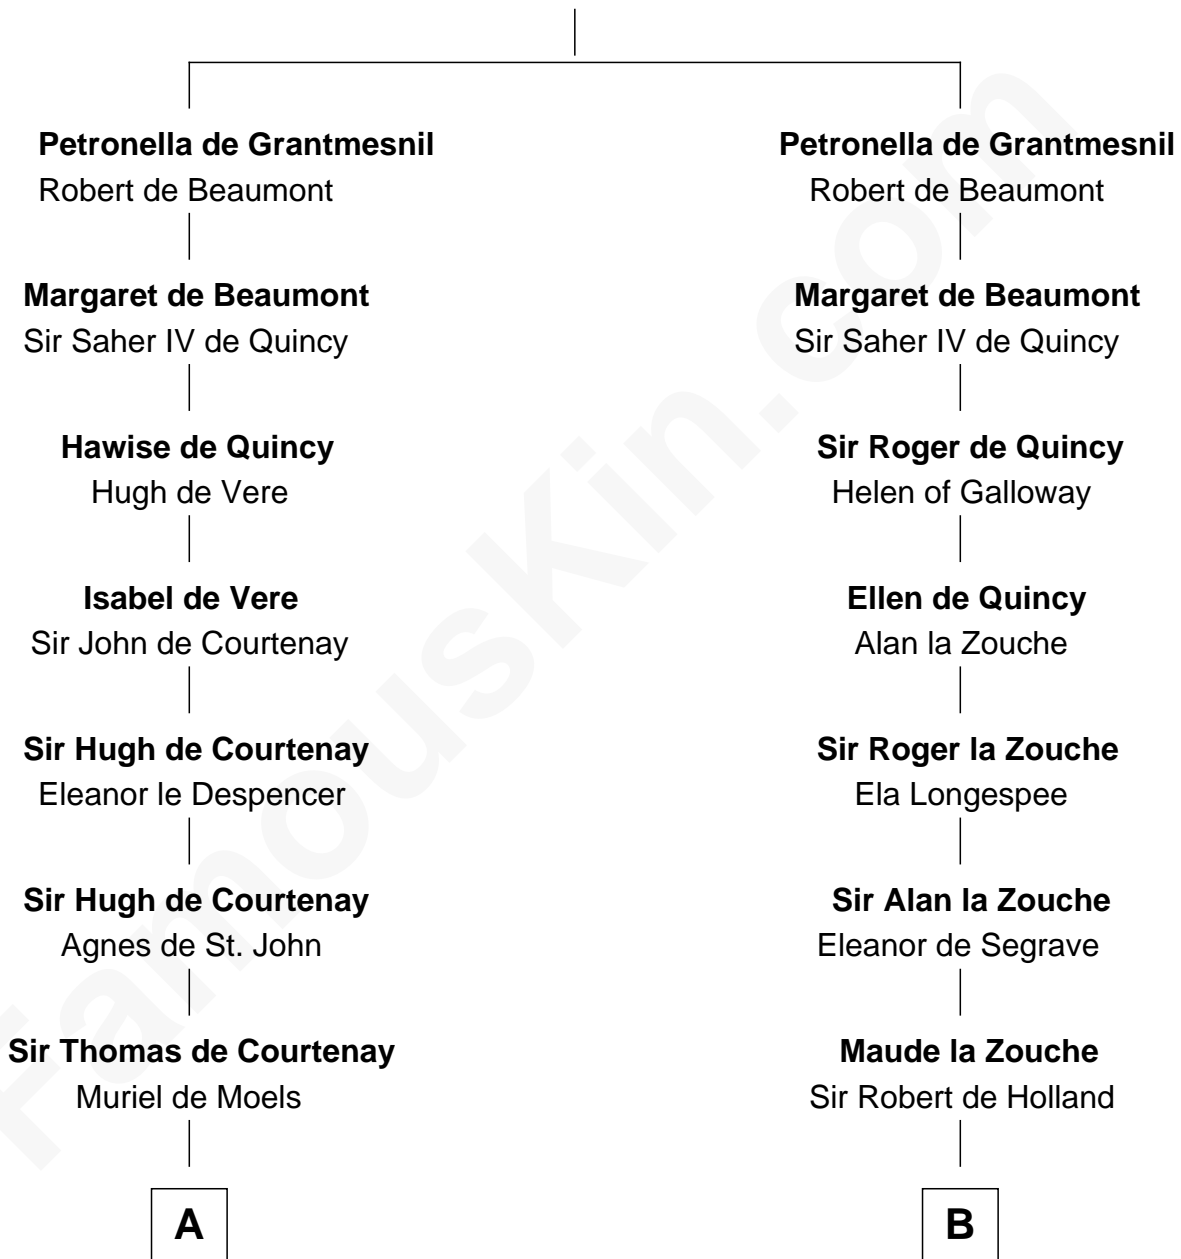

FamousKin.com
Relationship Chart of
William C. C. Claiborne
1st Governor of Louisiana

19th cousin 2 times removed of
Major John Pitcairn
British Commander at Battle of Lexington

Hugh de Grantmesnil

C

Ann West
Henry Fox

Ann Fox
Thomas Claiborne

Nathaniel Claiborne
Jane Cole

William Claiborne
Mary Leigh

William C. C. Claiborne
1st Governor of Louisiana

D

Mary Erskine
William Hamilton

Katherine Hamilton
Rev. David Pitcairn

Major John Pitcairn
British Commander at Lexington