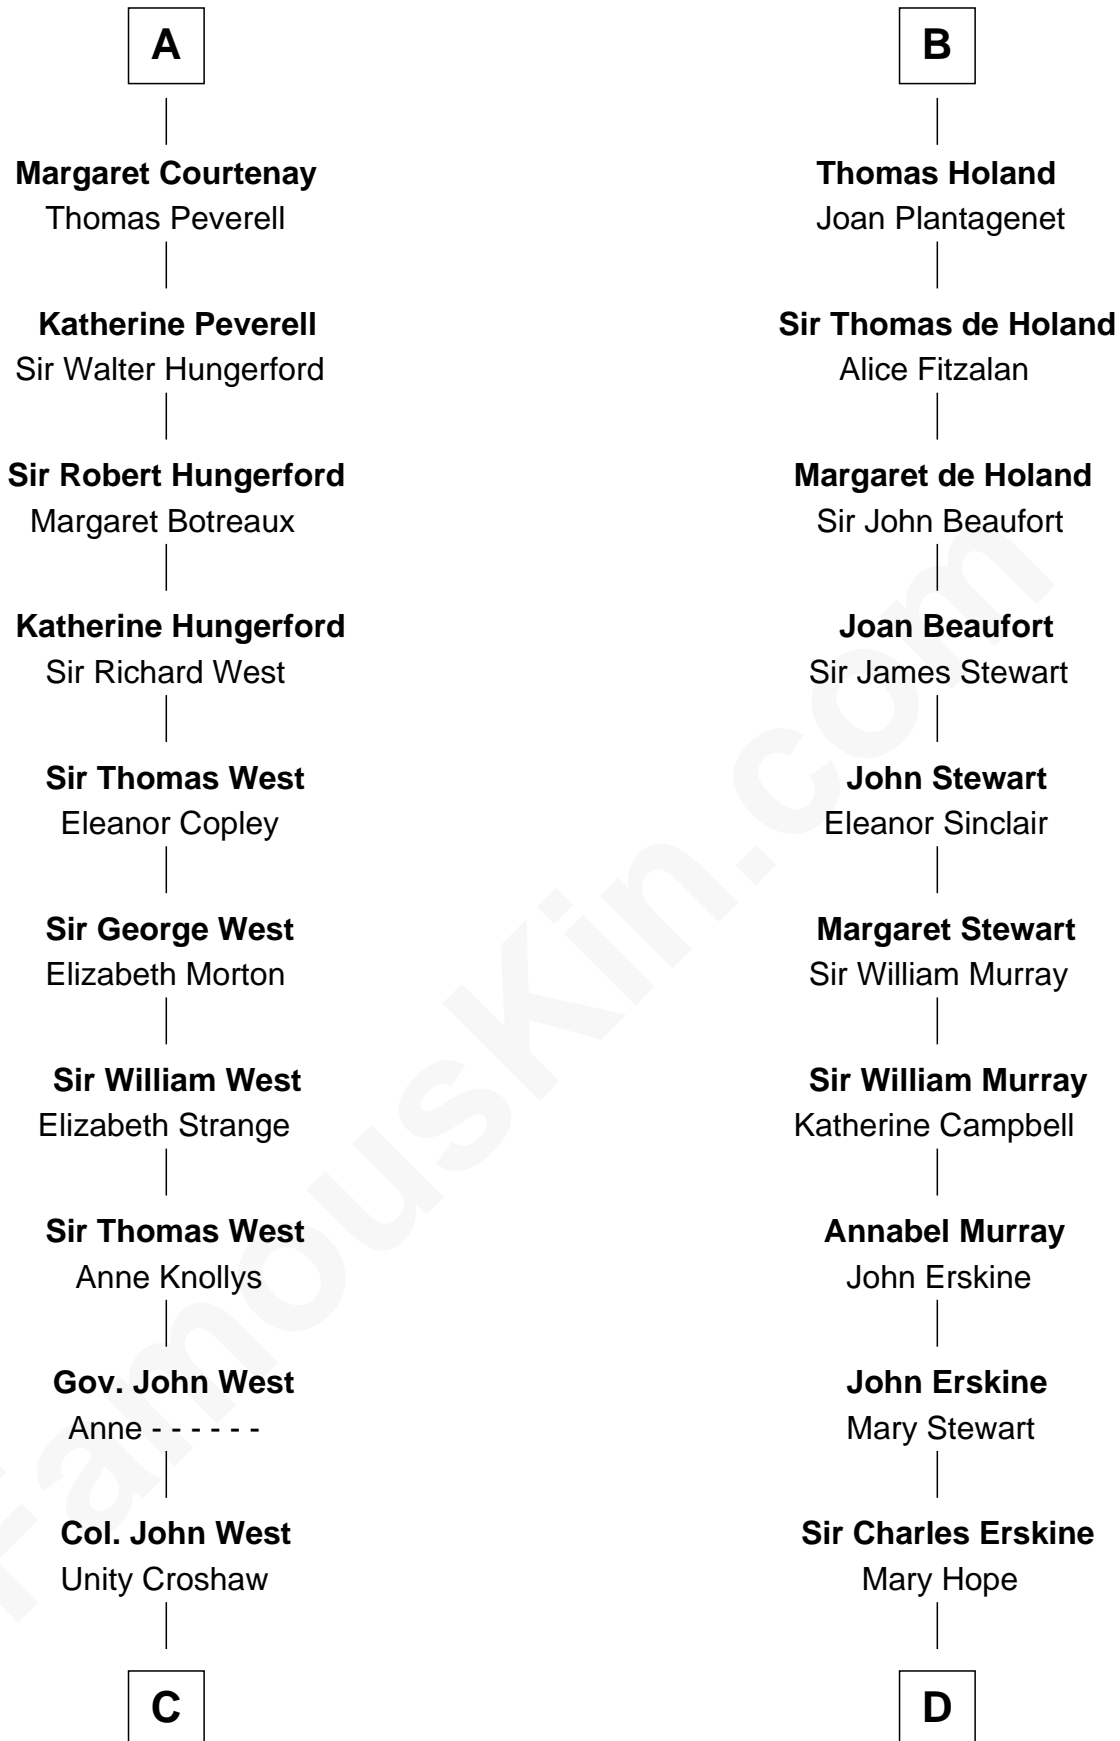

FamousKin.com
Relationship Chart of
William C. C. Claiborne
1st Governor of Louisiana

19th cousin 2 times removed of
Major John Pitcairn
British Commander at Battle of Lexington

Hugh de Grantmesnil

C

Ann West
Henry Fox

Ann Fox
Thomas Claiborne

Nathaniel Claiborne
Jane Cole

William Claiborne
Mary Leigh

William C. C. Claiborne
1st Governor of Louisiana

D

Mary Erskine
William Hamilton

Katherine Hamilton
Rev. David Pitcairn

Major John Pitcairn
British Commander at Lexington