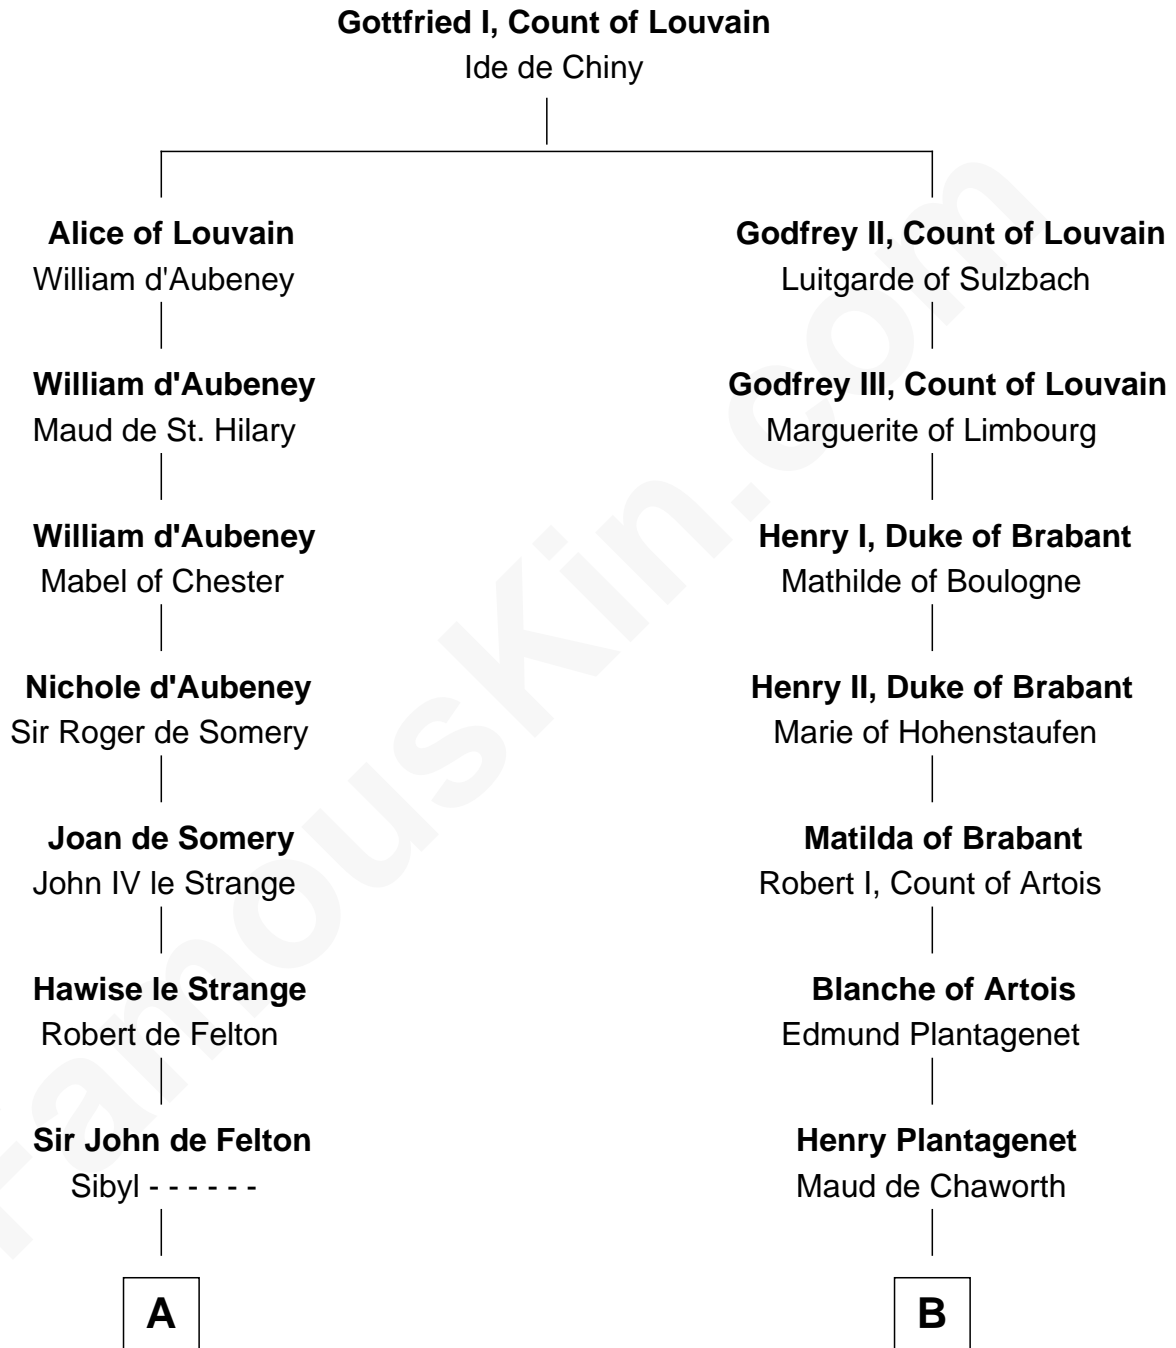

FamousKin.com
Relationship Chart of
William C. C. Claiborne
1st Governor of Louisiana

19th cousin 2 times removed of
Major John Pitcairn
British Commander at Battle of Lexington

C

Ann West
Henry Fox

Ann Fox
Thomas Claiborne

Nathaniel Claiborne
Jane Cole

William Claiborne
Mary Leigh

William C. C. Claiborne
1st Governor of Louisiana

D

Mary Erskine
William Hamilton

Katherine Hamilton
Rev. David Pitcairn

Major John Pitcairn
British Commander at Lexington