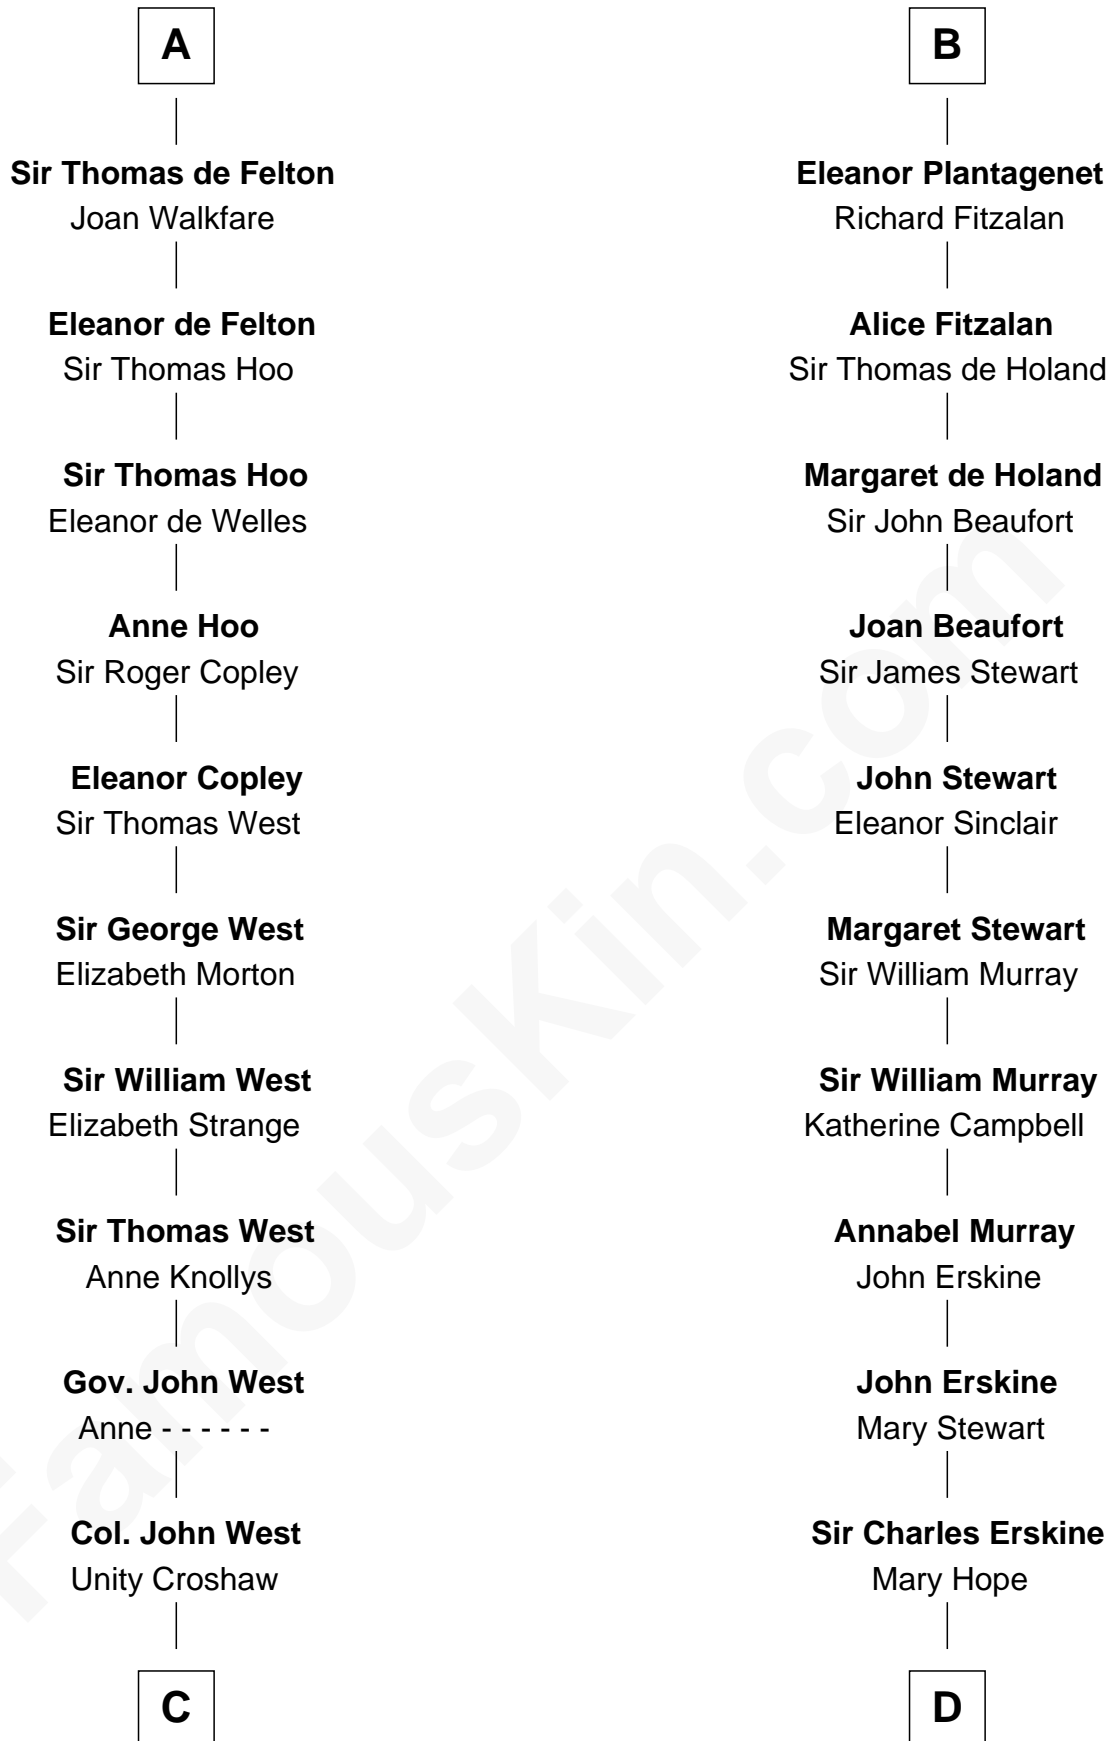

FamousKin.com
Relationship Chart of
William C. C. Claiborne
1st Governor of Louisiana

19th cousin 2 times removed of
Major John Pitcairn
British Commander at Battle of Lexington

C

Ann West
Henry Fox

Ann Fox
Thomas Claiborne

Nathaniel Claiborne
Jane Cole

William Claiborne
Mary Leigh

William C. C. Claiborne
1st Governor of Louisiana

D

Mary Erskine
William Hamilton

Katherine Hamilton
Rev. David Pitcairn

Major John Pitcairn
British Commander at Lexington