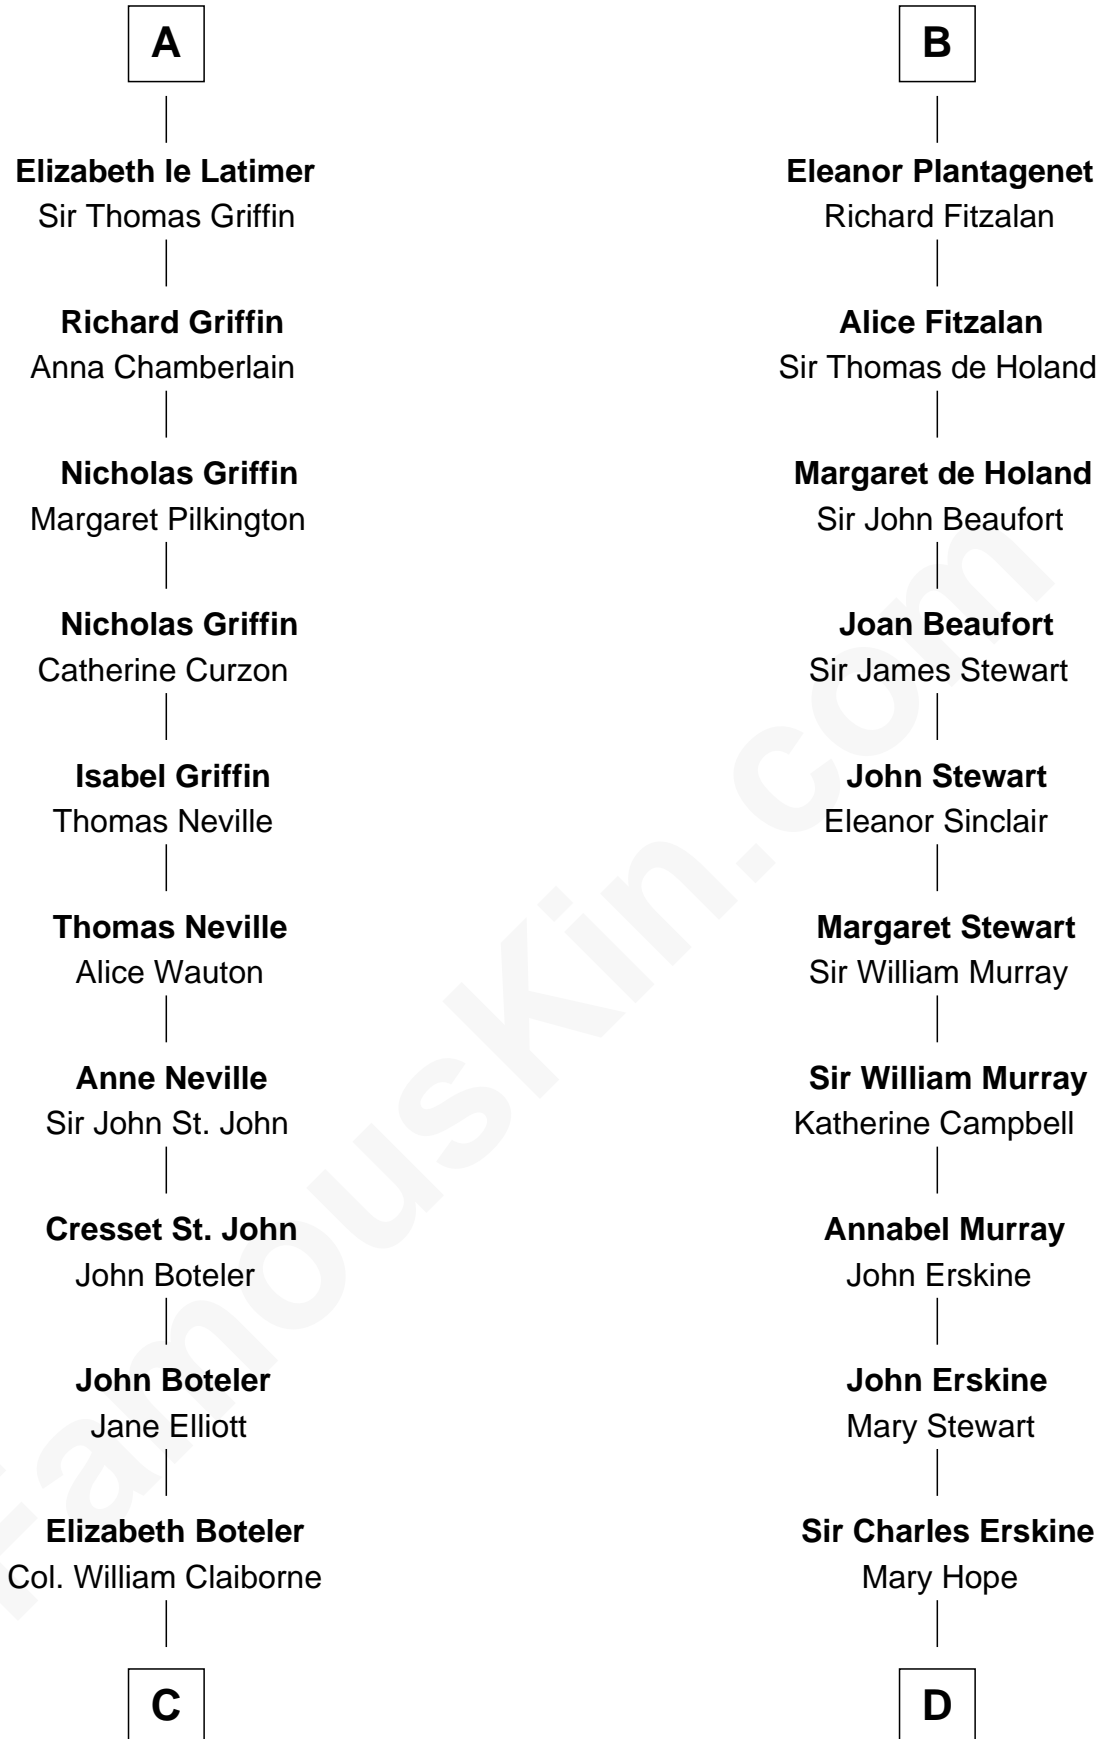

**FamousKin.com**  
**Relationship Chart of**  
**William C. C. Claiborne**  
*1st Governor of Louisiana*

**19th cousin 2 times removed of**  
**Major John Pitcairn**  
*British Commander at Battle of Lexington*

**C**

**Thomas Claiborne**

Sarah Fenn

**Thomas Claiborne**

Ann Fox

**Nathaniel Claiborne**

Jane Cole

**William Claiborne**