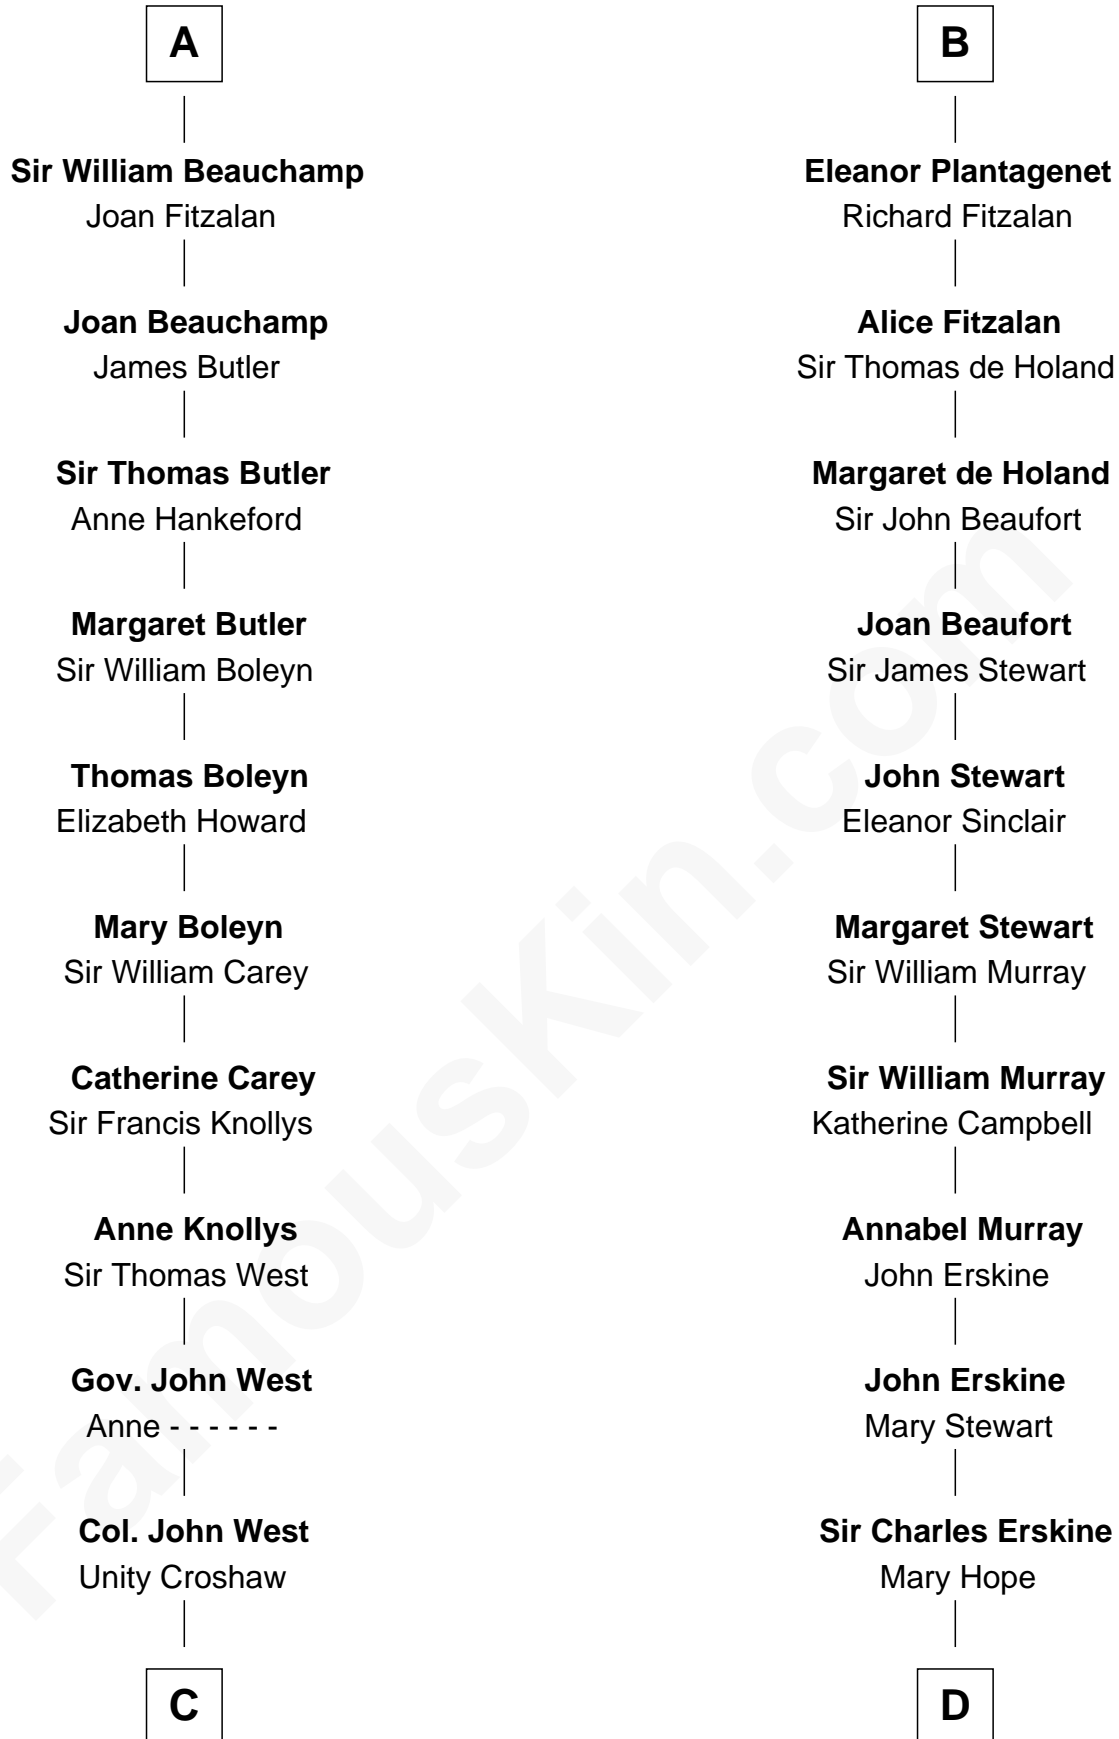

FamousKin.com
Relationship Chart of
William C. C. Claiborne
1st Governor of Louisiana

19th cousin 2 times removed of
Major John Pitcairn
British Commander at Battle of Lexington

Gilbert Fitzrichard de Clare
 Adeliza de Clermont-en-Beauvaisis

Richard Fitzgilbert de Clare
 Adeliza de Meschines

Roger de Clare
 Maud de St. Hilary

Aveline de Clare
 Sir Geoffrey FitzPiers

Sir John FitzGeoffrey
 Isabel le Bigod

Maud FitzJohn
 William de Beauchamp

Guy de Beauchamp
 Alice de Toeni

Sir Thomas de Beauchamp
 Katherine de Mortimer

A

Richard Fitzgilbert de Clare
 Adeliza de Meschines

Roger de Clare
 Maud de St. Hilary

Aveline de Clare
 Sir Geoffrey FitzPiers

Sir John FitzGeoffrey
 Isabel le Bigod

Maud FitzJohn
 William de Beauchamp

Isabella de Beauchamp
 Sir Patrick de Chaworth

Maud de Chaworth
 Henry Plantagenet

B

C

Ann West
Henry Fox

Ann Fox
Thomas Claiborne

Nathaniel Claiborne
Jane Cole