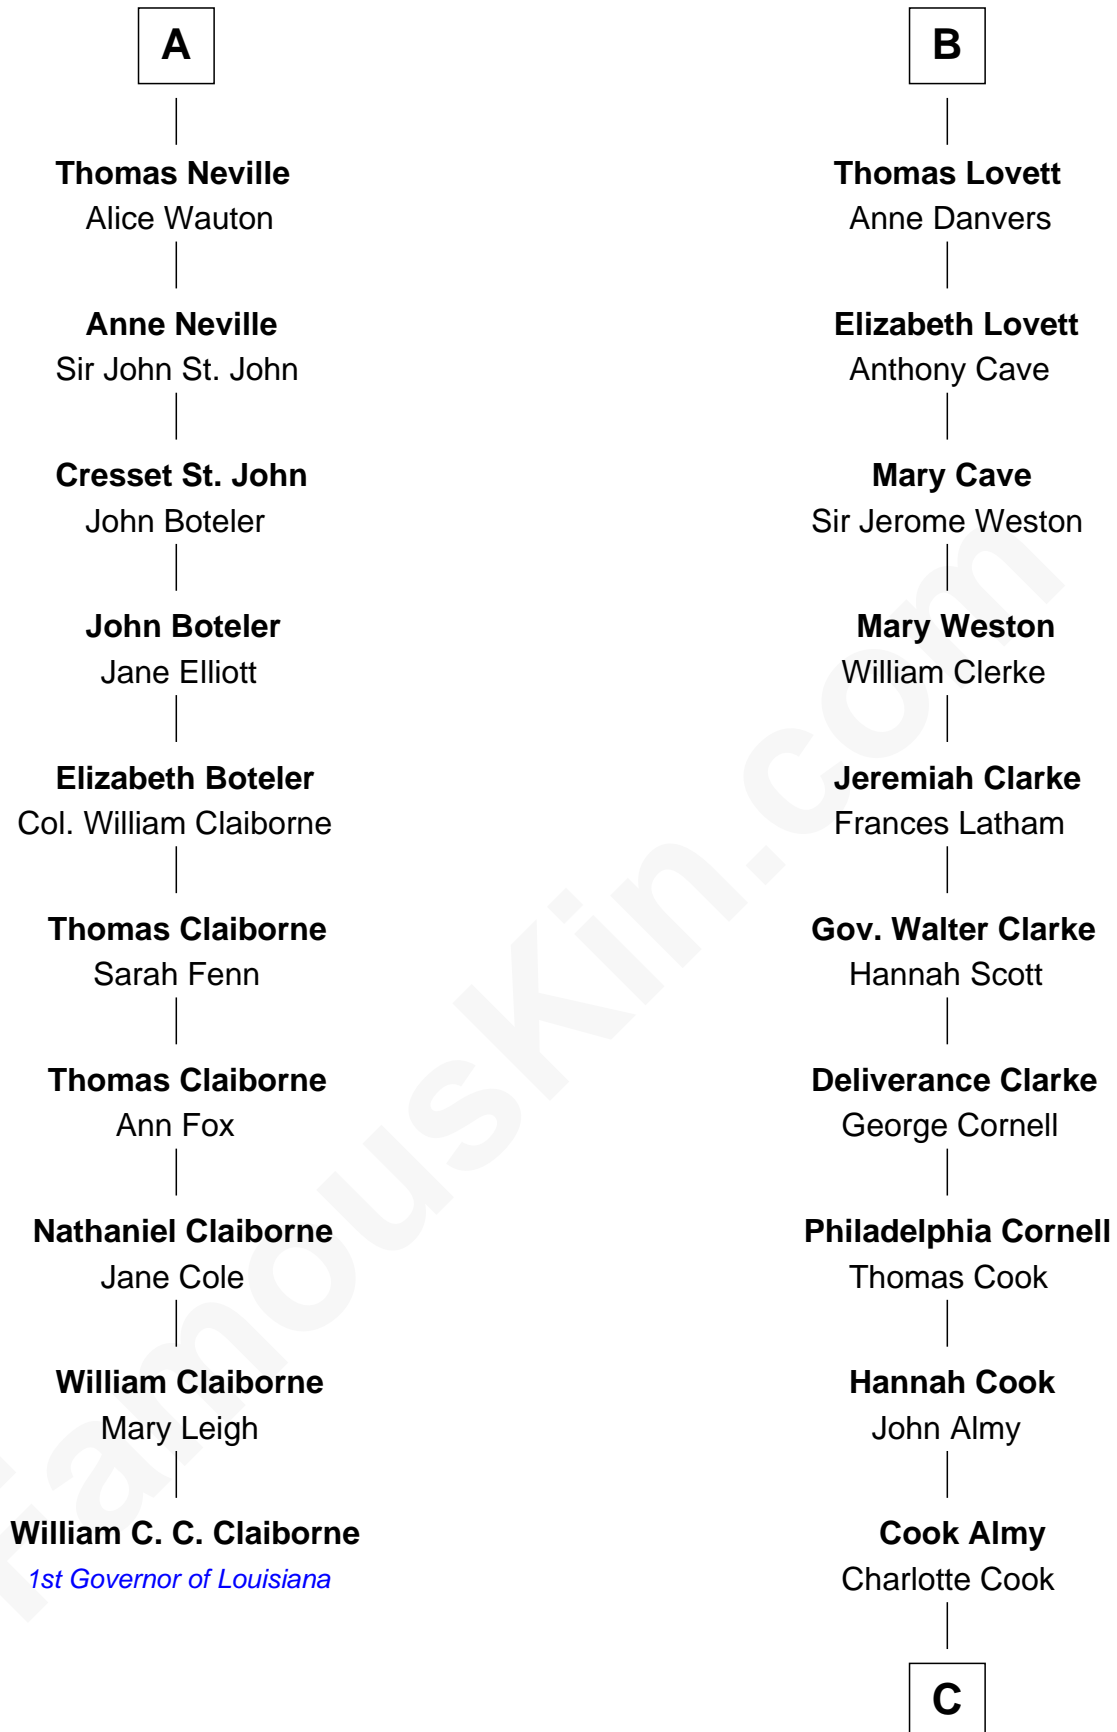

FamousKin.com
Relationship Chart of
William C. C. Claiborne
1st Governor of Louisiana

16th cousin 5 times removed of

Marilyn Monroe
Actress, Model, and Singer

Sir William de Boteler
 Ela Herdeburgh

Alice de Boteler
 Sir Nicholas Longford

Sir Nicholas Longford
 Alice Diencourt

Sir Nicholas Longford
 Margery Solney

Alice Longford
 Sir Robert Neville

Thomas Neville
 Elizabeth Babington

William Neville
 Katherine Palmer

Thomas Neville
 Isabel Griffin

A

Ankaret le Boteler
 John le Strange

Eleanor le Strange
 Sir Reynold de Grey

Ida Grey
 John Cokayne

Elizabeth Cokayne
 Sir Philip le Boteler

Philip Boteler
 Isabel Willoughby

John Boteler
 Constance Vere

Elizabeth Boteler
 Thomas Lovett

B

C

Samuel Elam Almy

Susan Bateman

Susan Bateman Almy

Charles Adams Gifford

Frederick Almy Gifford

Elizabeth Easton Tennant