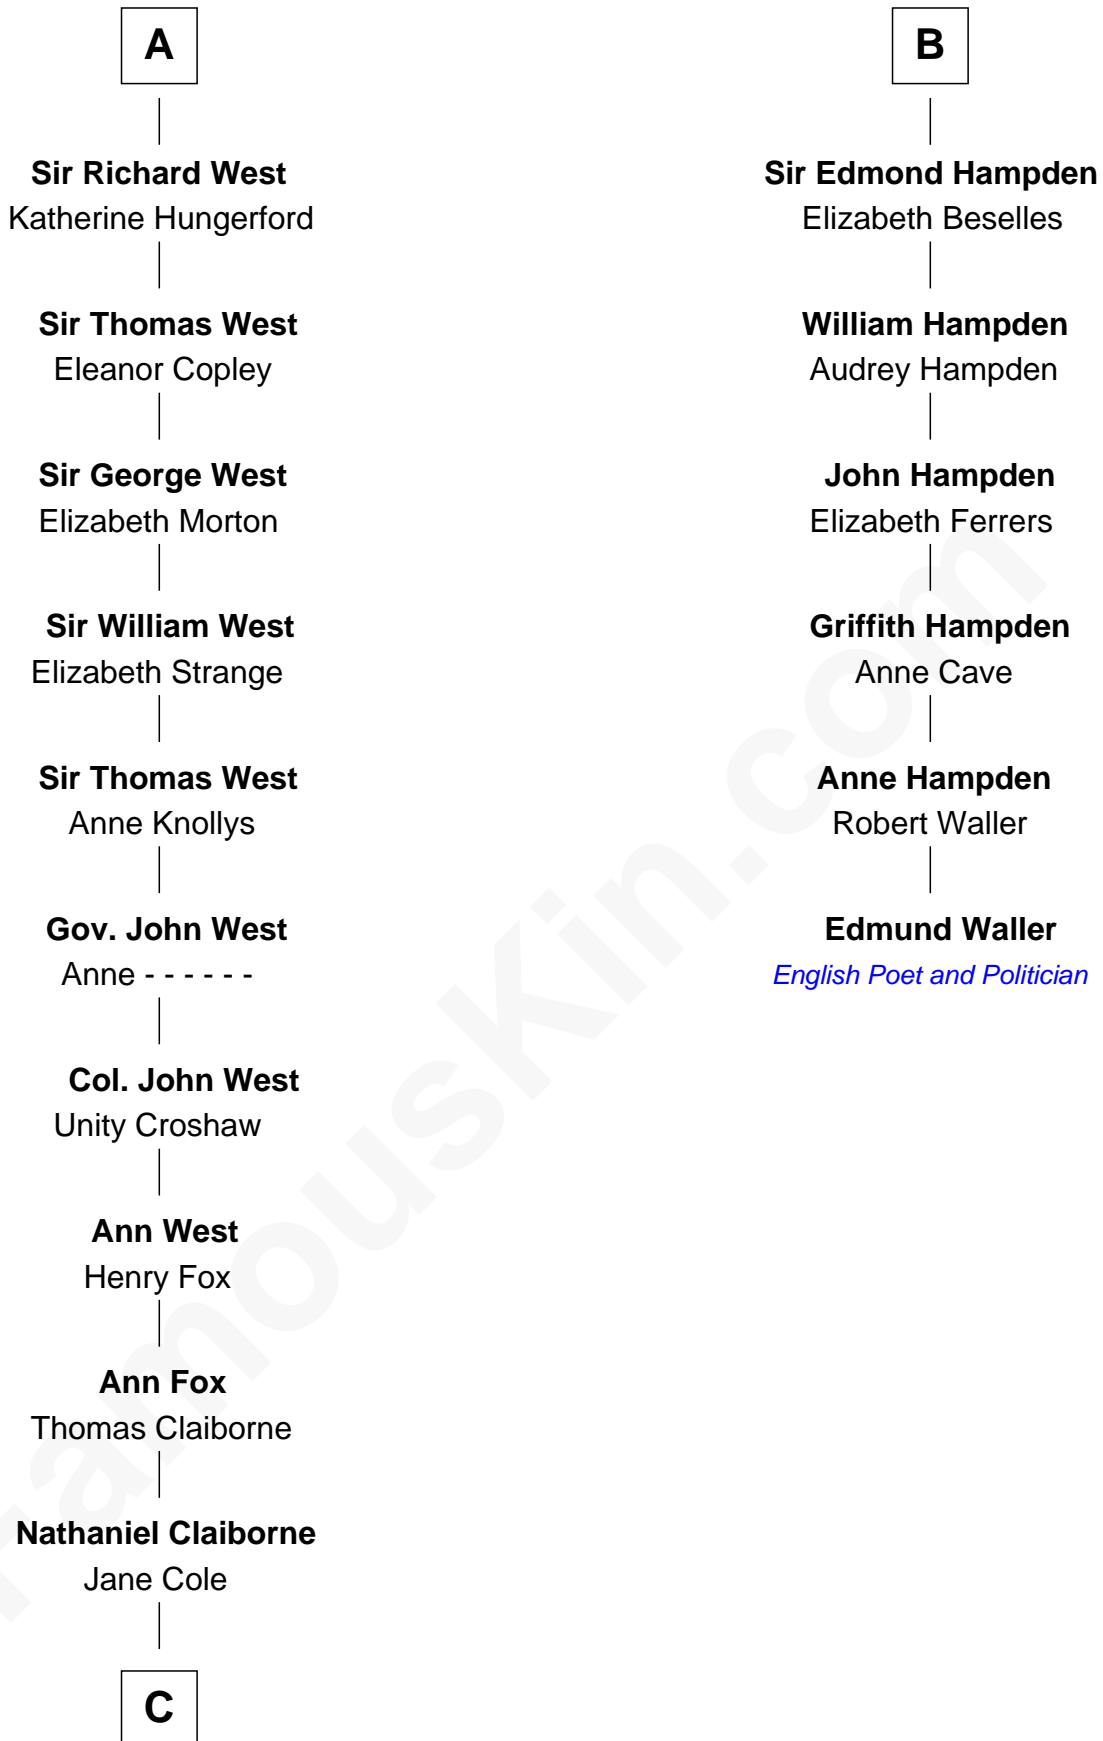

FamousKin.com
Relationship Chart of
William C. C. Claiborne
1st Governor of Louisiana

12th cousin 6 times removed of
Edmund Waller
English Poet and Politician

C

—
William Claiborne

Mary Leigh

—
William C. C. Claiborne

1st Governor of Louisiana

FamousKin.com