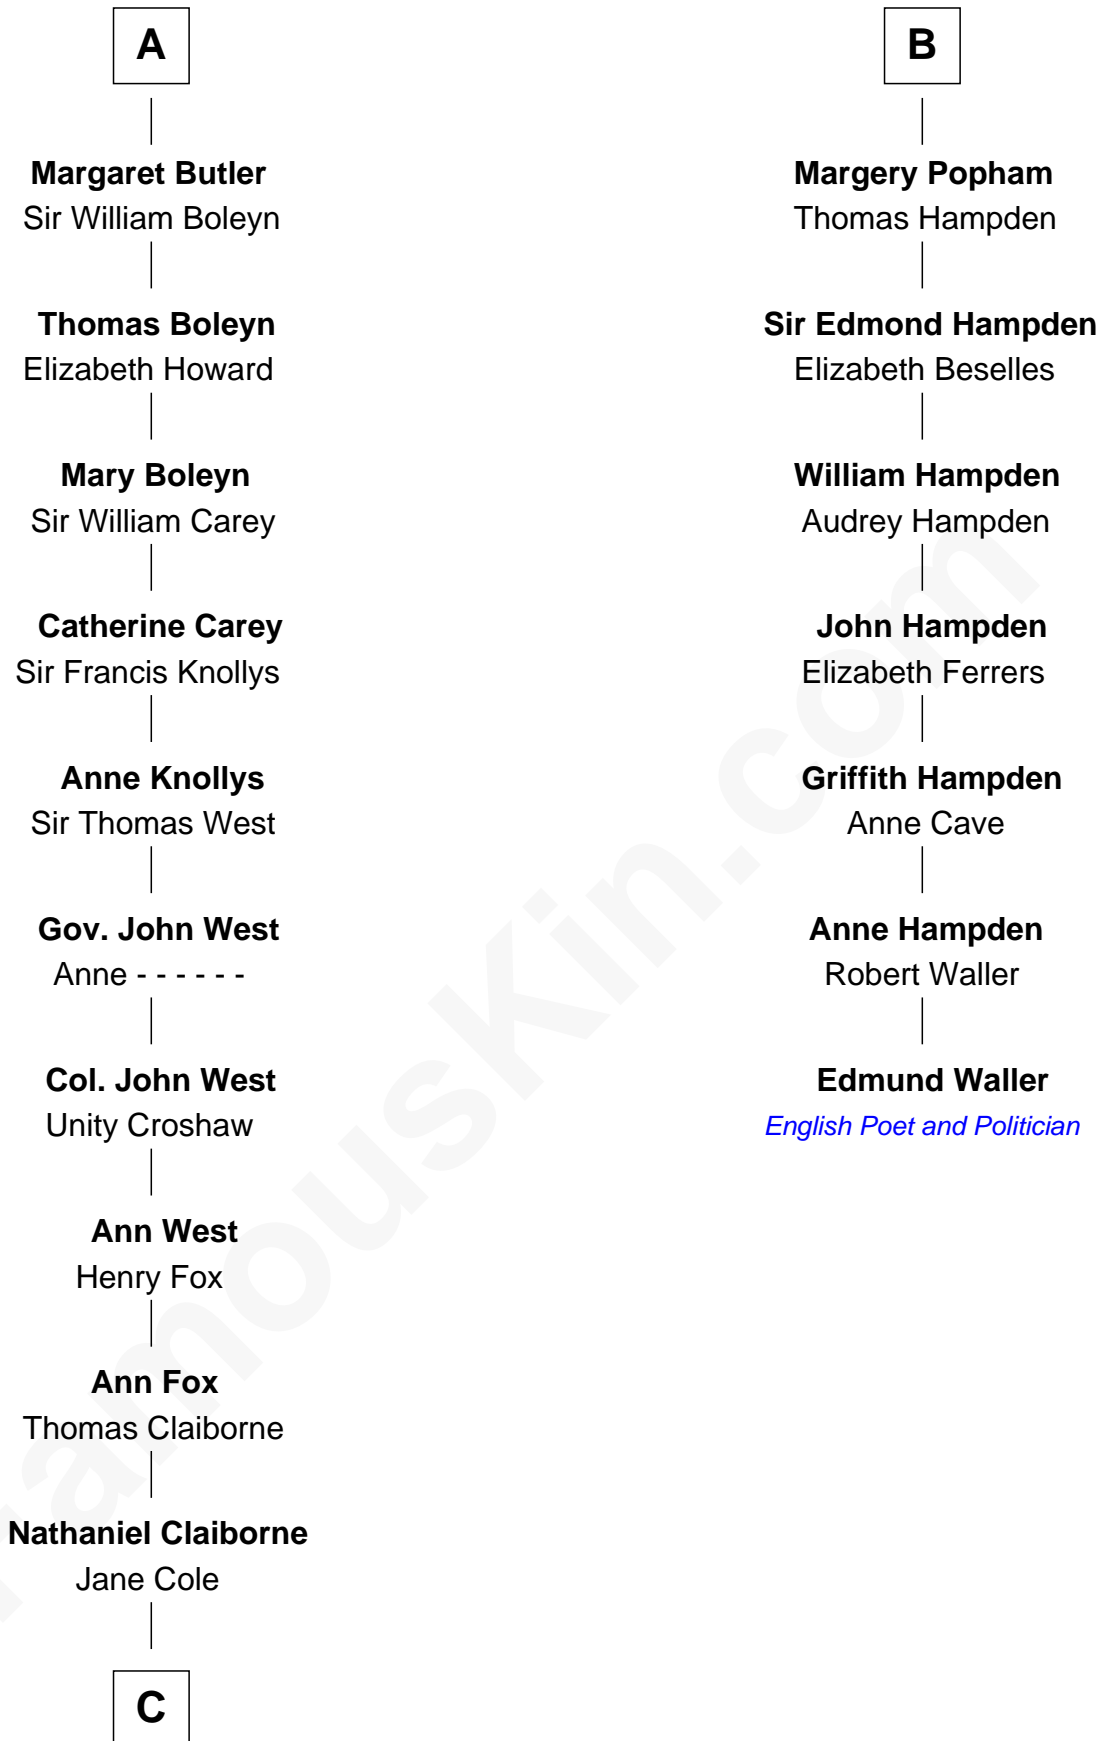

FamousKin.com
Relationship Chart of
William C. C. Claiborne
1st Governor of Louisiana

13th cousin 5 times removed of
Edmund Waller
English Poet and Politician

C

William Claiborne

Mary Leigh

William C. C. Claiborne

1st Governor of Louisiana

FamousKin.com