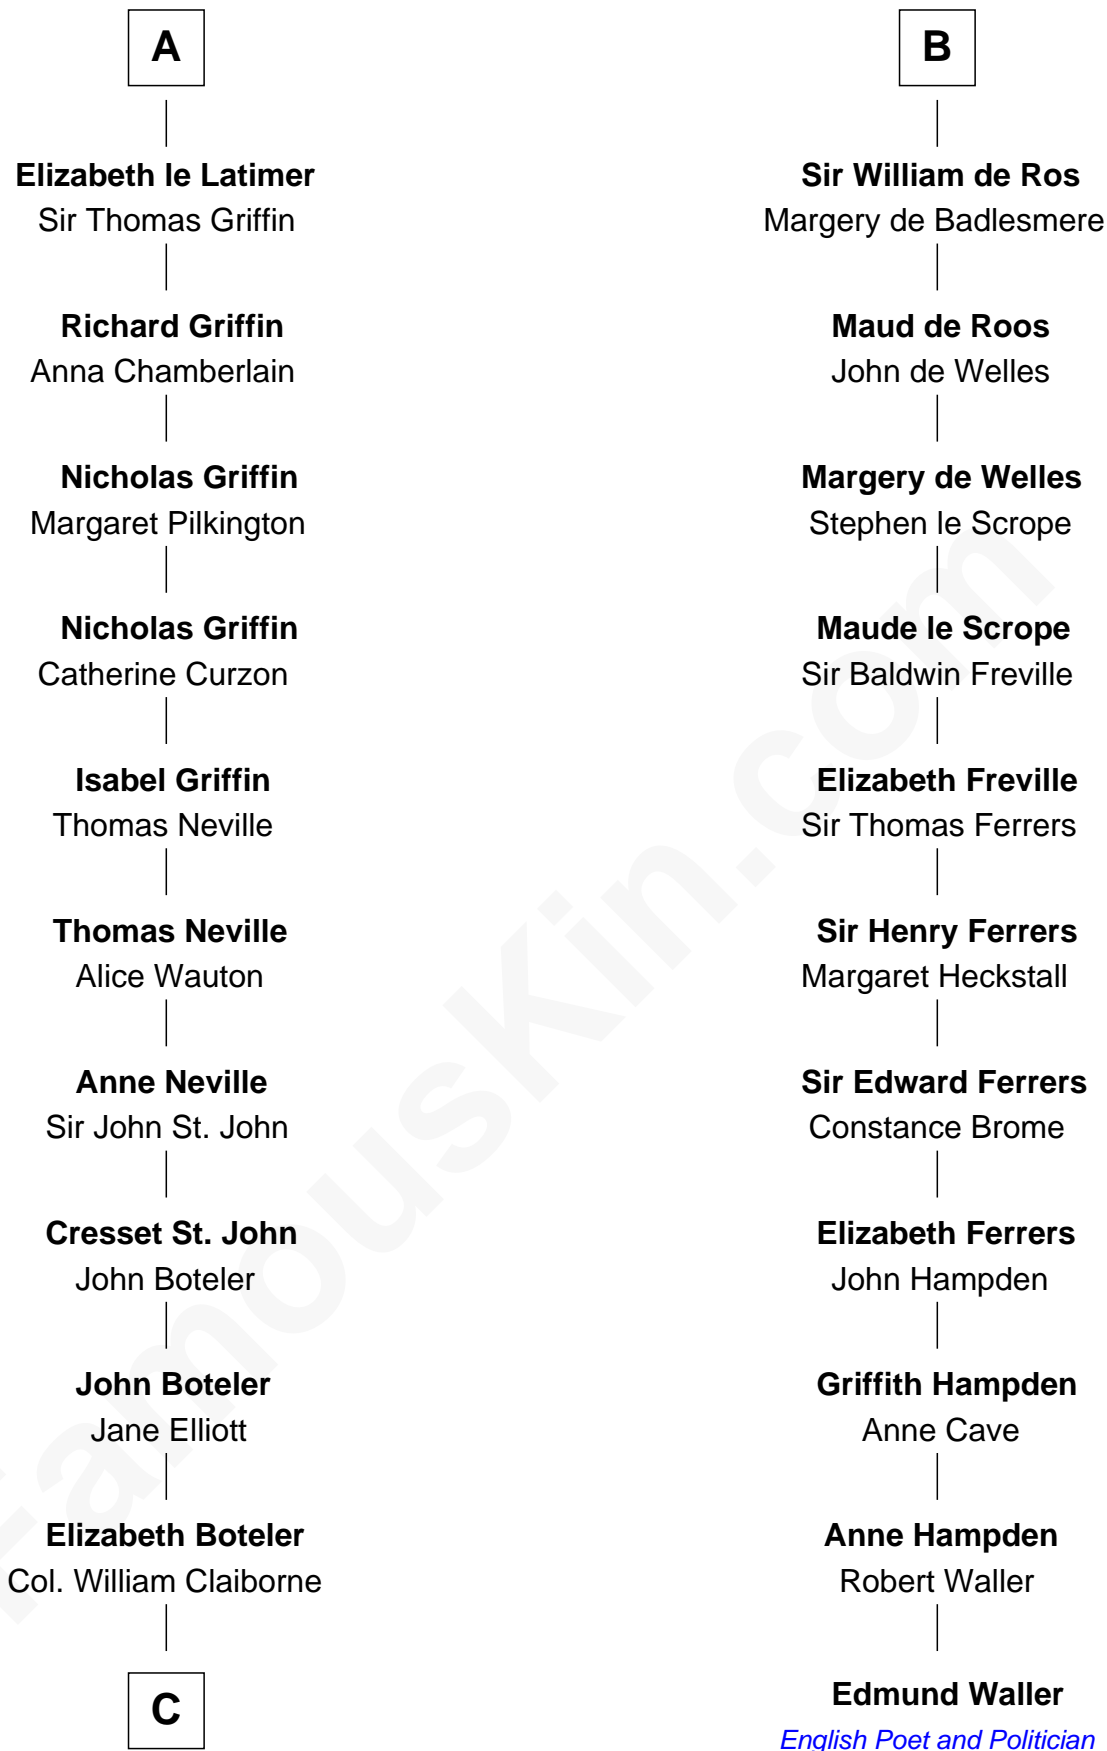

FamousKin.com
Relationship Chart of
William C. C. Claiborne
1st Governor of Louisiana

17th cousin 4 times removed of
Edmund Waller
English Poet and Politician

Waltheof II of Northumbria
 Judith of Lens

Maud of Northumberland
 David I, King of Scotland

Henry of Huntingdon
 Ada de Warenne

David of Huntingdon
 Maud of Chester

Ada of Huntingdon
 Sir Henry de Hastings

Sir Henry de Hastings
 Joan de Cantilupe

Lora de Hastings
 Thomas Latimer

Sir Warin le Latimer
 Catherine de la Warre

A

Maud of Northumberland
 David I, King of Scotland

Henry of Huntingdon
 Ada de Warenne

William I, King of Scotland
 ----- Avenal

Isabel of Scotland
 Robert de Ros

Sir William de Ros
 Lucy FitzPiers

Sir Robert de Ros
 Isabel de Aubeney

William de Ros
 Maude de Vaux

B

C

Thomas Claiborne

Sarah Fenn

Thomas Claiborne

Ann Fox

Nathaniel Claiborne