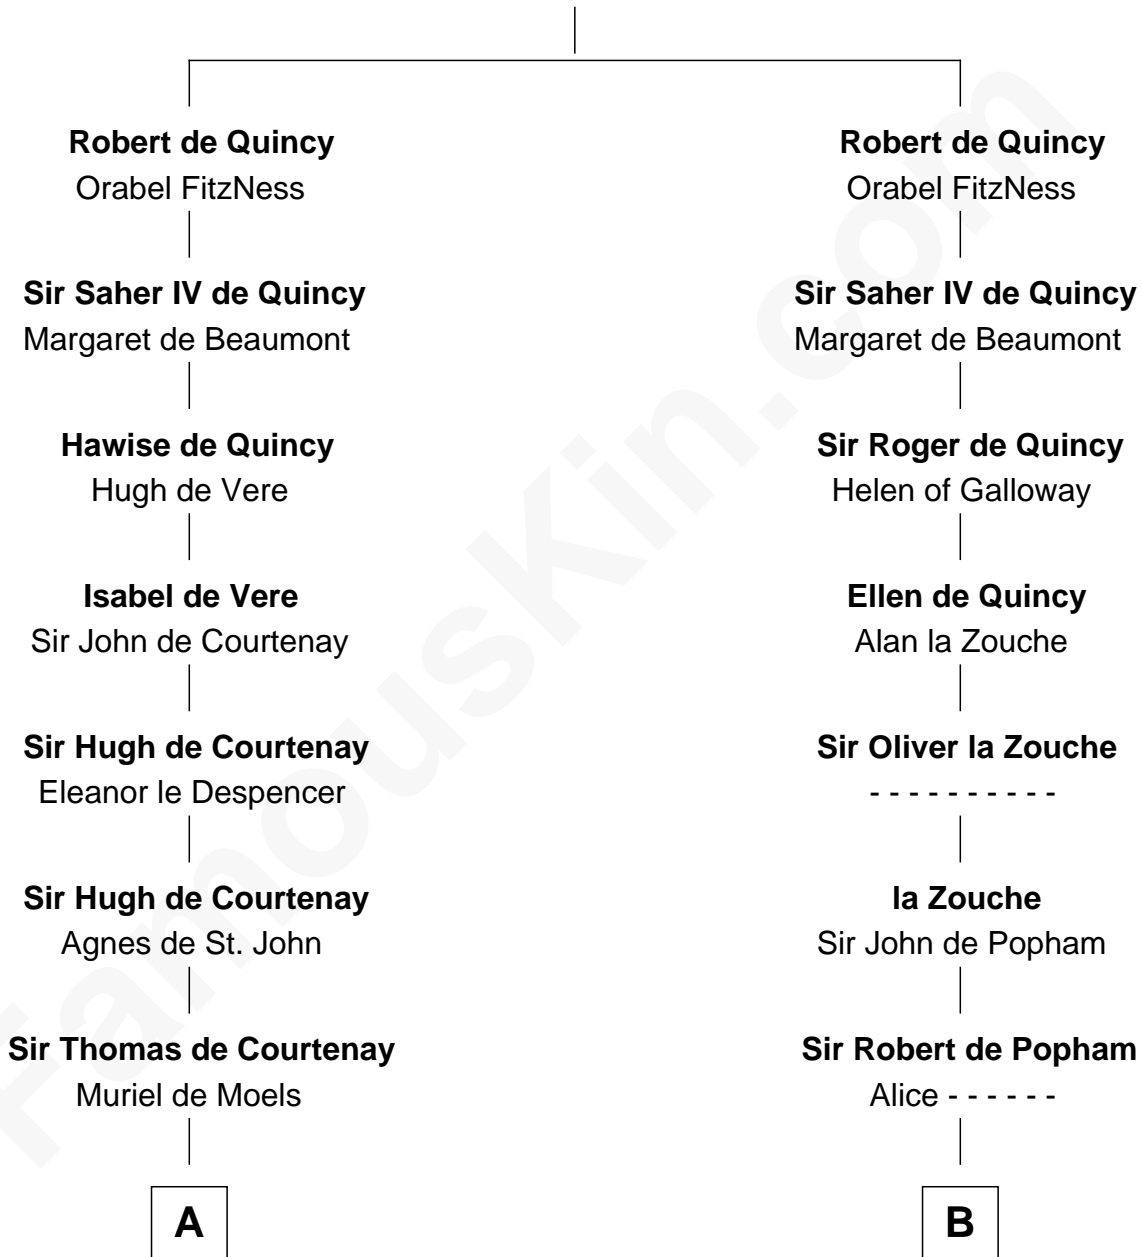

**FamousKin.com**  
**Relationship Chart of**  
**William C. C. Claiborne**  
*1st Governor of Louisiana*

**16th cousin 5 times removed of**  
**Edmund Waller**  
*English Poet and Politician*

**Saher I de Quincy**  
 Maud de St. Liz

**C**

Ann West

Henry Fox

Ann Fox

Thomas Claiborne

Nathaniel Claiborne

Jane Cole

William Claiborne

Mary Leigh

**William C. C. Claiborne**

*1st Governor of Louisiana*