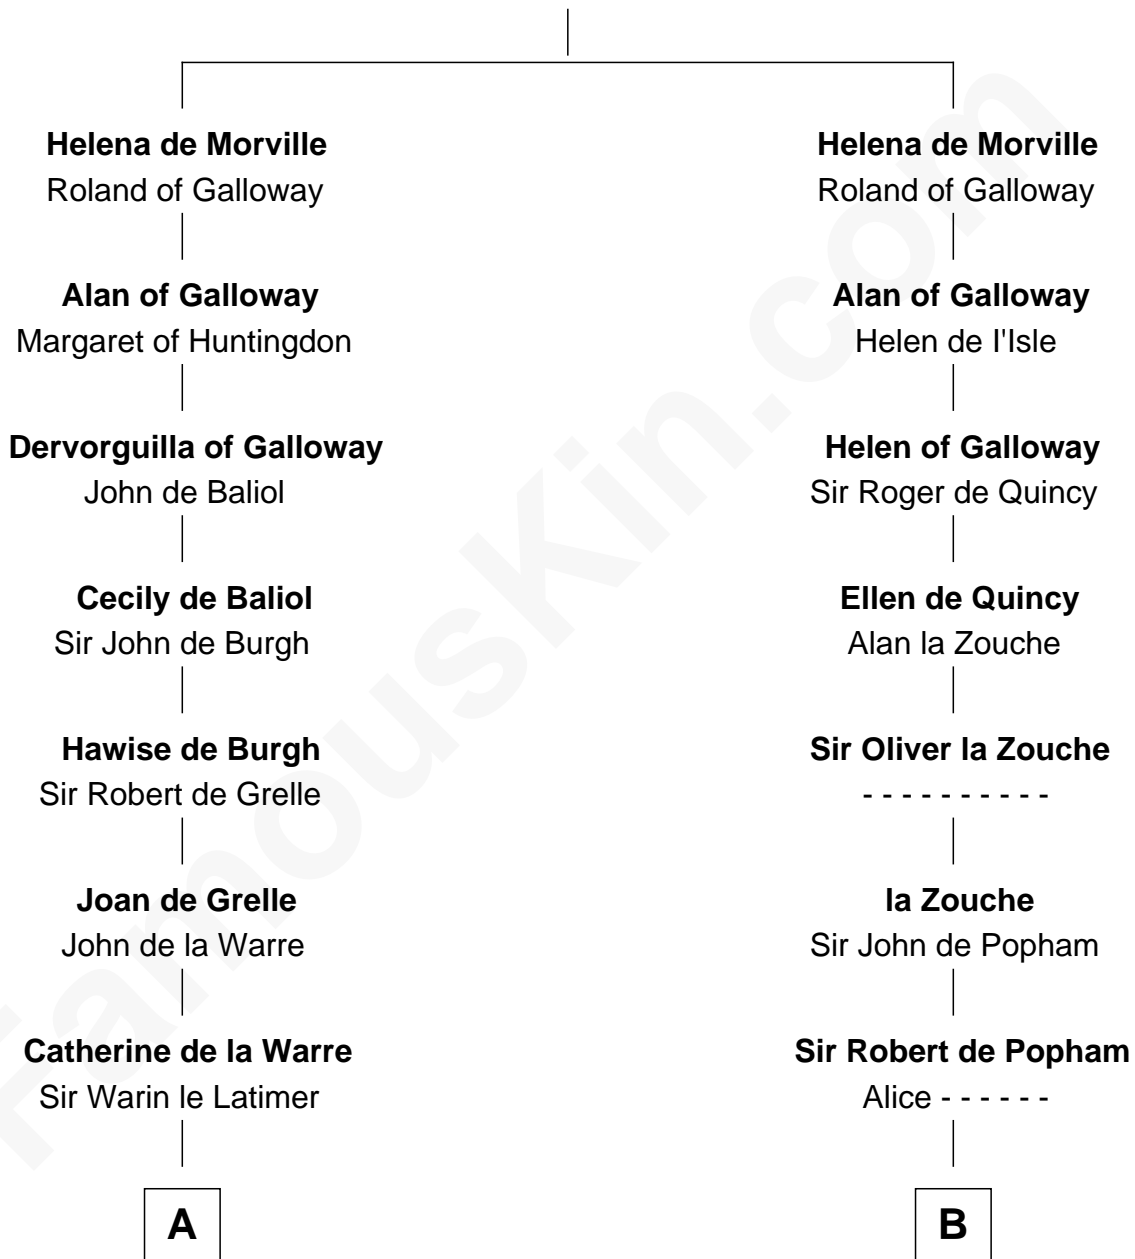

FamousKin.com
Relationship Chart of
William C. C. Claiborne
1st Governor of Louisiana

16th cousin 5 times removed of
Edmund Waller
English Poet and Politician

Richard de Morville
 Avice of Lancaster

C

Thomas Claiborne

Sarah Fenn

Thomas Claiborne

Ann Fox

Nathaniel Claiborne

Jane Cole

William Claiborne

Mary Leigh

William C. C. Claiborne

1st Governor of Louisiana