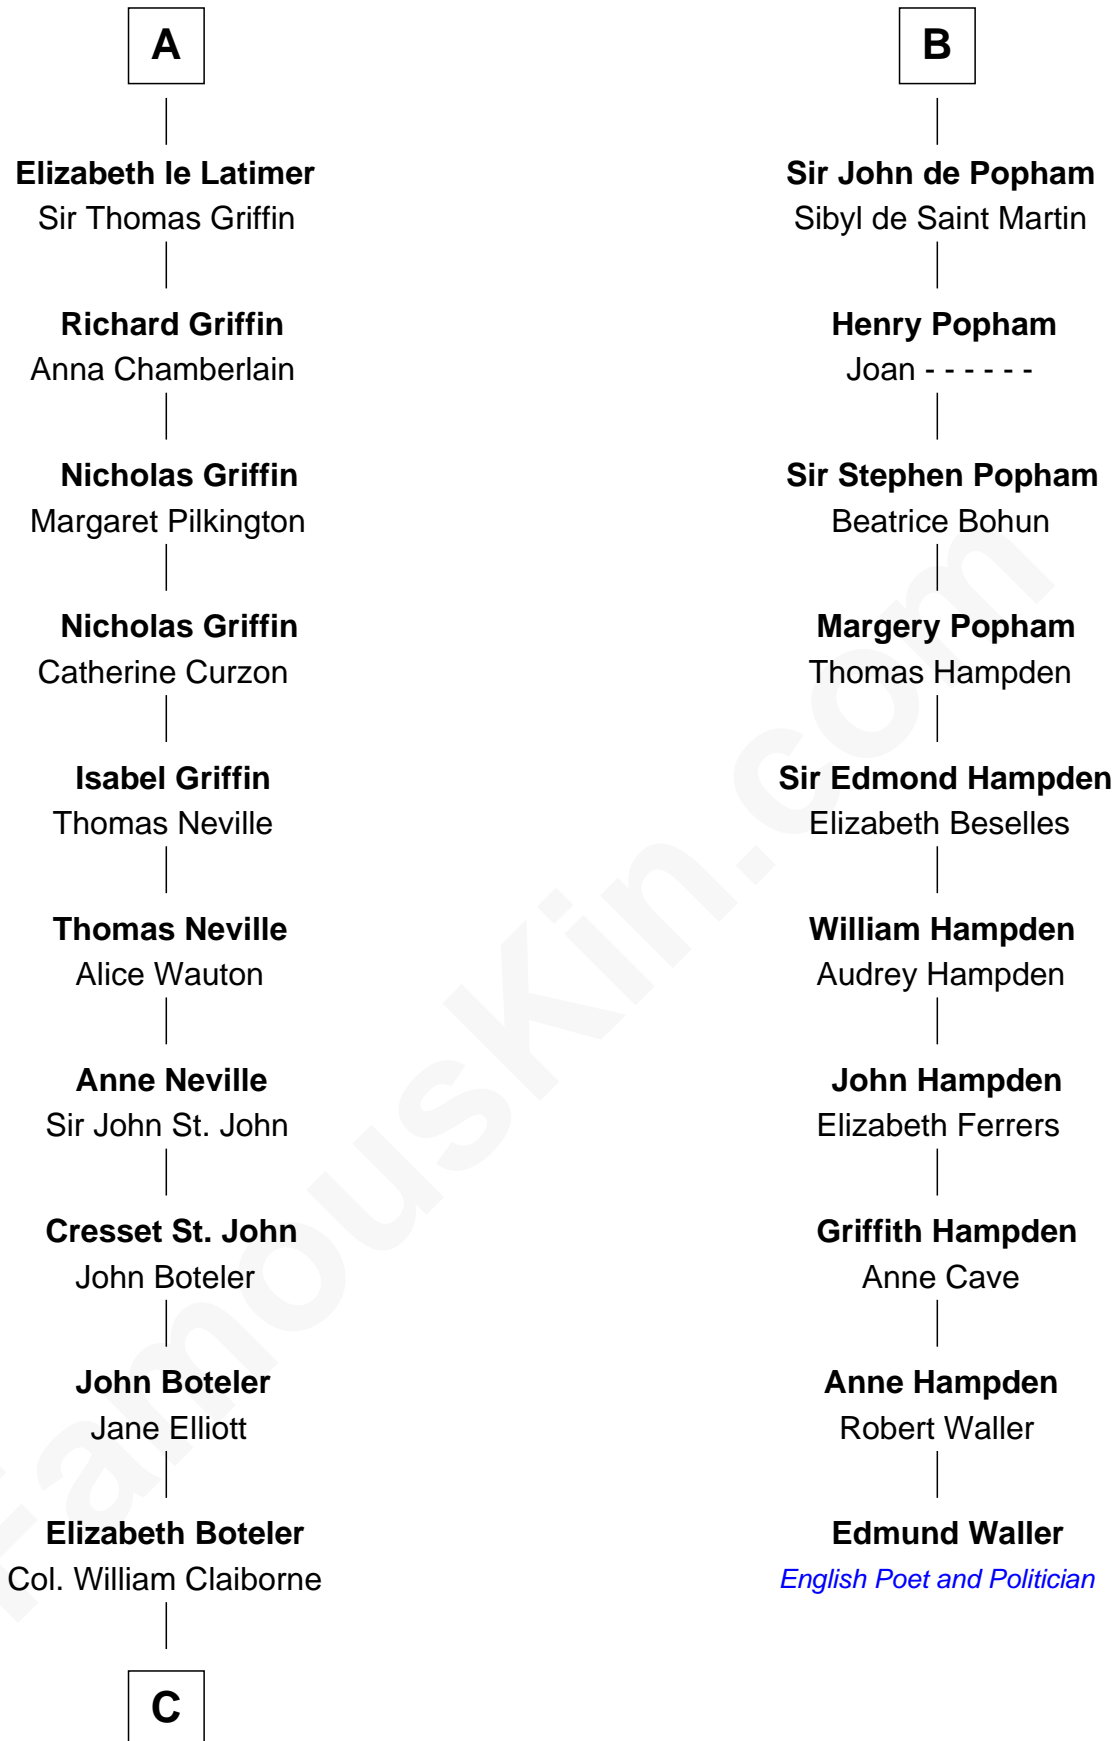

FamousKin.com
Relationship Chart of
William C. C. Claiborne
1st Governor of Louisiana

16th cousin 5 times removed of
Edmund Waller
English Poet and Politician

Richard de Morville
 Avice of Lancaster

C

Thomas Claiborne

Sarah Fenn

Thomas Claiborne

Ann Fox

Nathaniel Claiborne

Jane Cole

William Claiborne

Mary Leigh

William C. C. Claiborne