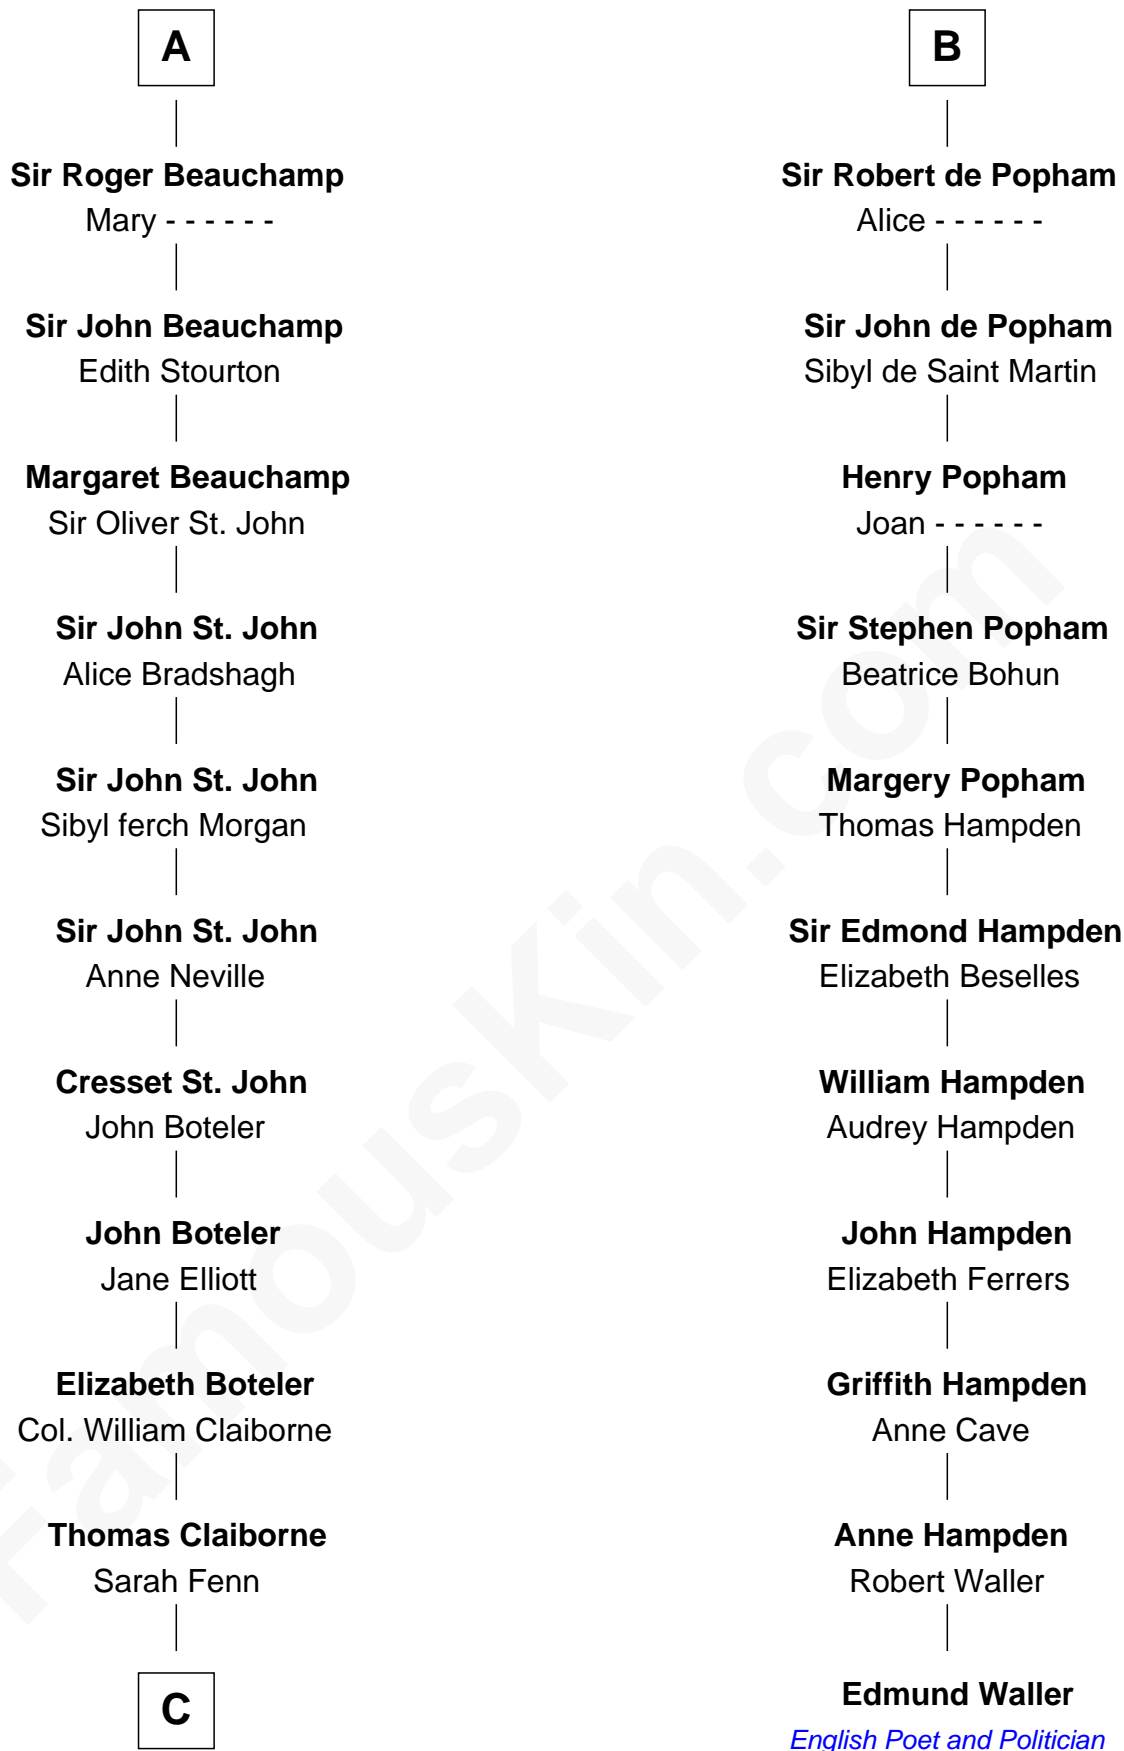

FamousKin.com
Relationship Chart of
William C. C. Claiborne
1st Governor of Louisiana

17th cousin 3 times removed of
Edmund Waller
English Poet and Politician

C

Thomas Claiborne

Ann Fox

Nathaniel Claiborne

Jane Cole

William Claiborne

Mary Leigh

William C. C. Claiborne

1st Governor of Louisiana

FamousKin.com