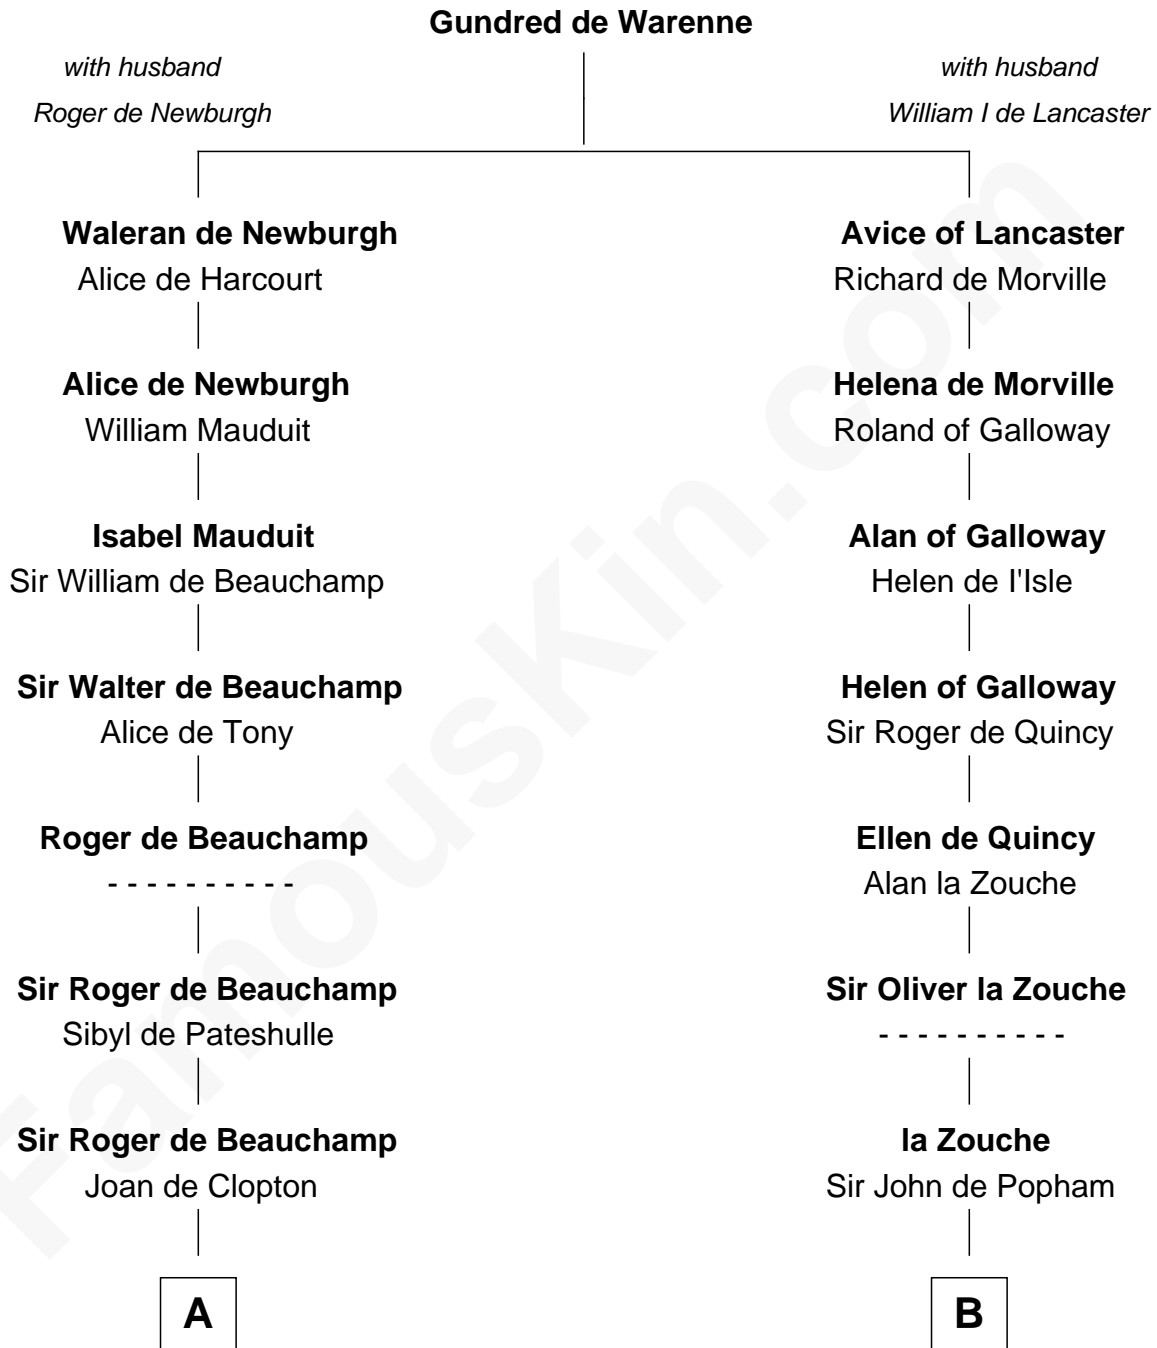

FamousKin.com
Relationship Chart of
William C. C. Claiborne
1st Governor of Louisiana

17th cousin 3 times removed of
Edmund Waller
English Poet and Politician

C

Thomas Claiborne

Ann Fox

Nathaniel Claiborne

Jane Cole

William Claiborne

Mary Leigh

William C. C. Claiborne

1st Governor of Louisiana

FamousKin.com