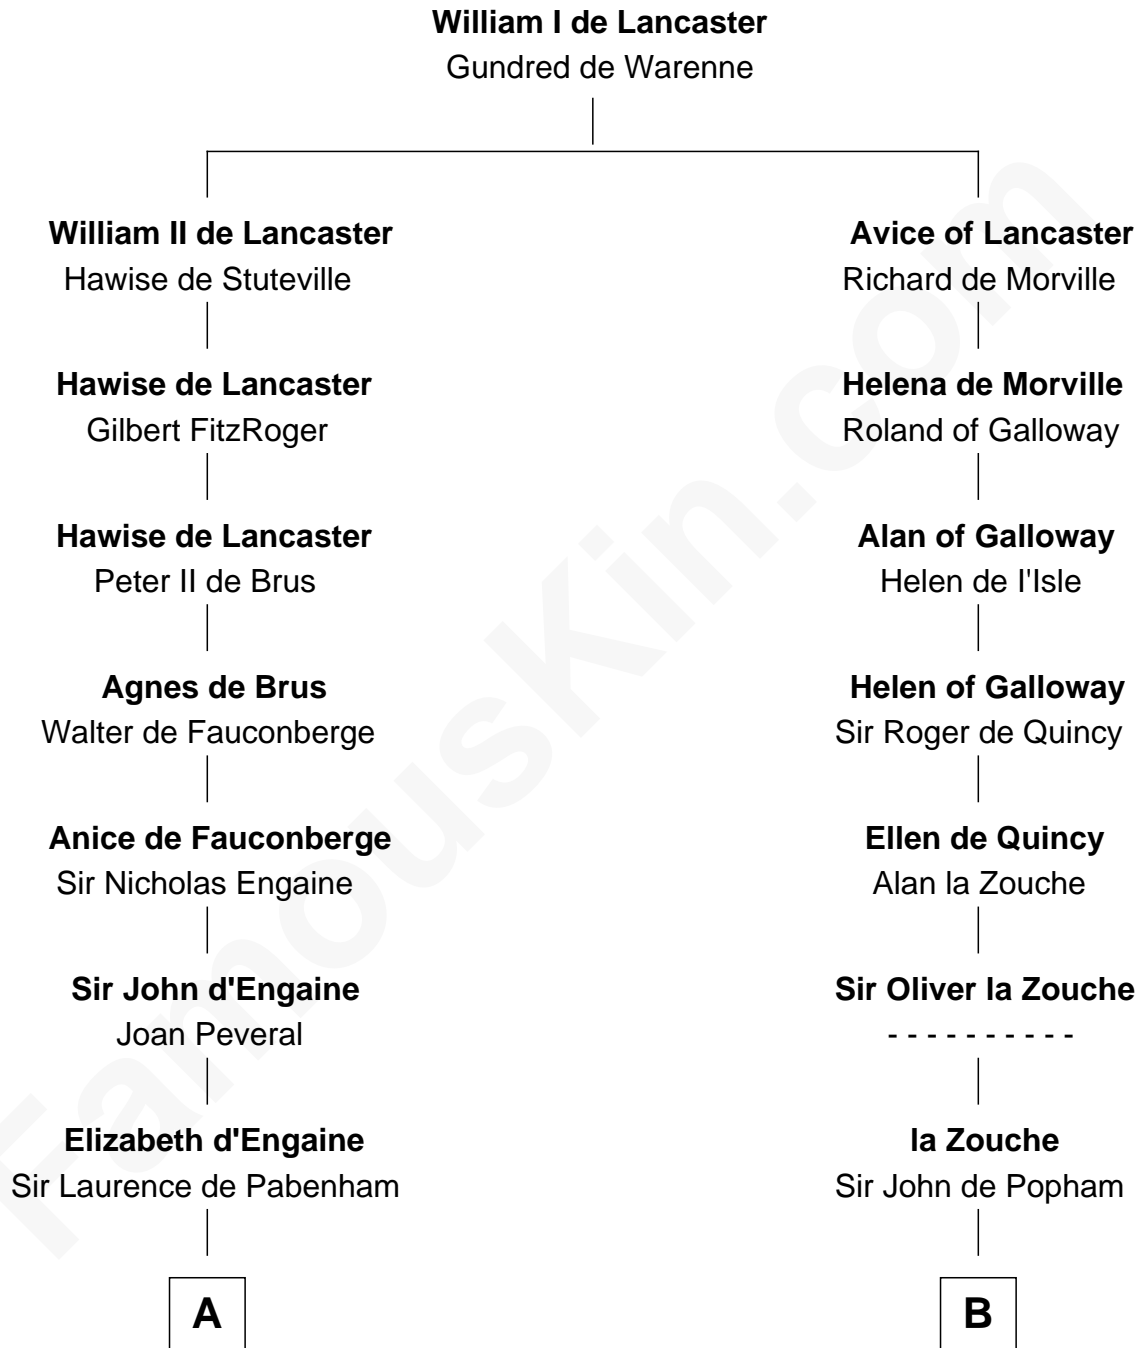

FamousKin.com
Relationship Chart of
William C. C. Claiborne
1st Governor of Louisiana

17th cousin 4 times removed of
Edmund Waller
English Poet and Politician

C

—
Ann West

Henry Fox

—
Ann Fox

Thomas Claiborne

—
Nathaniel Claiborne

Jane Cole

—
William Claiborne

Mary Leigh

—
William C. C. Claiborne

1st Governor of Louisiana

FamousKin.com