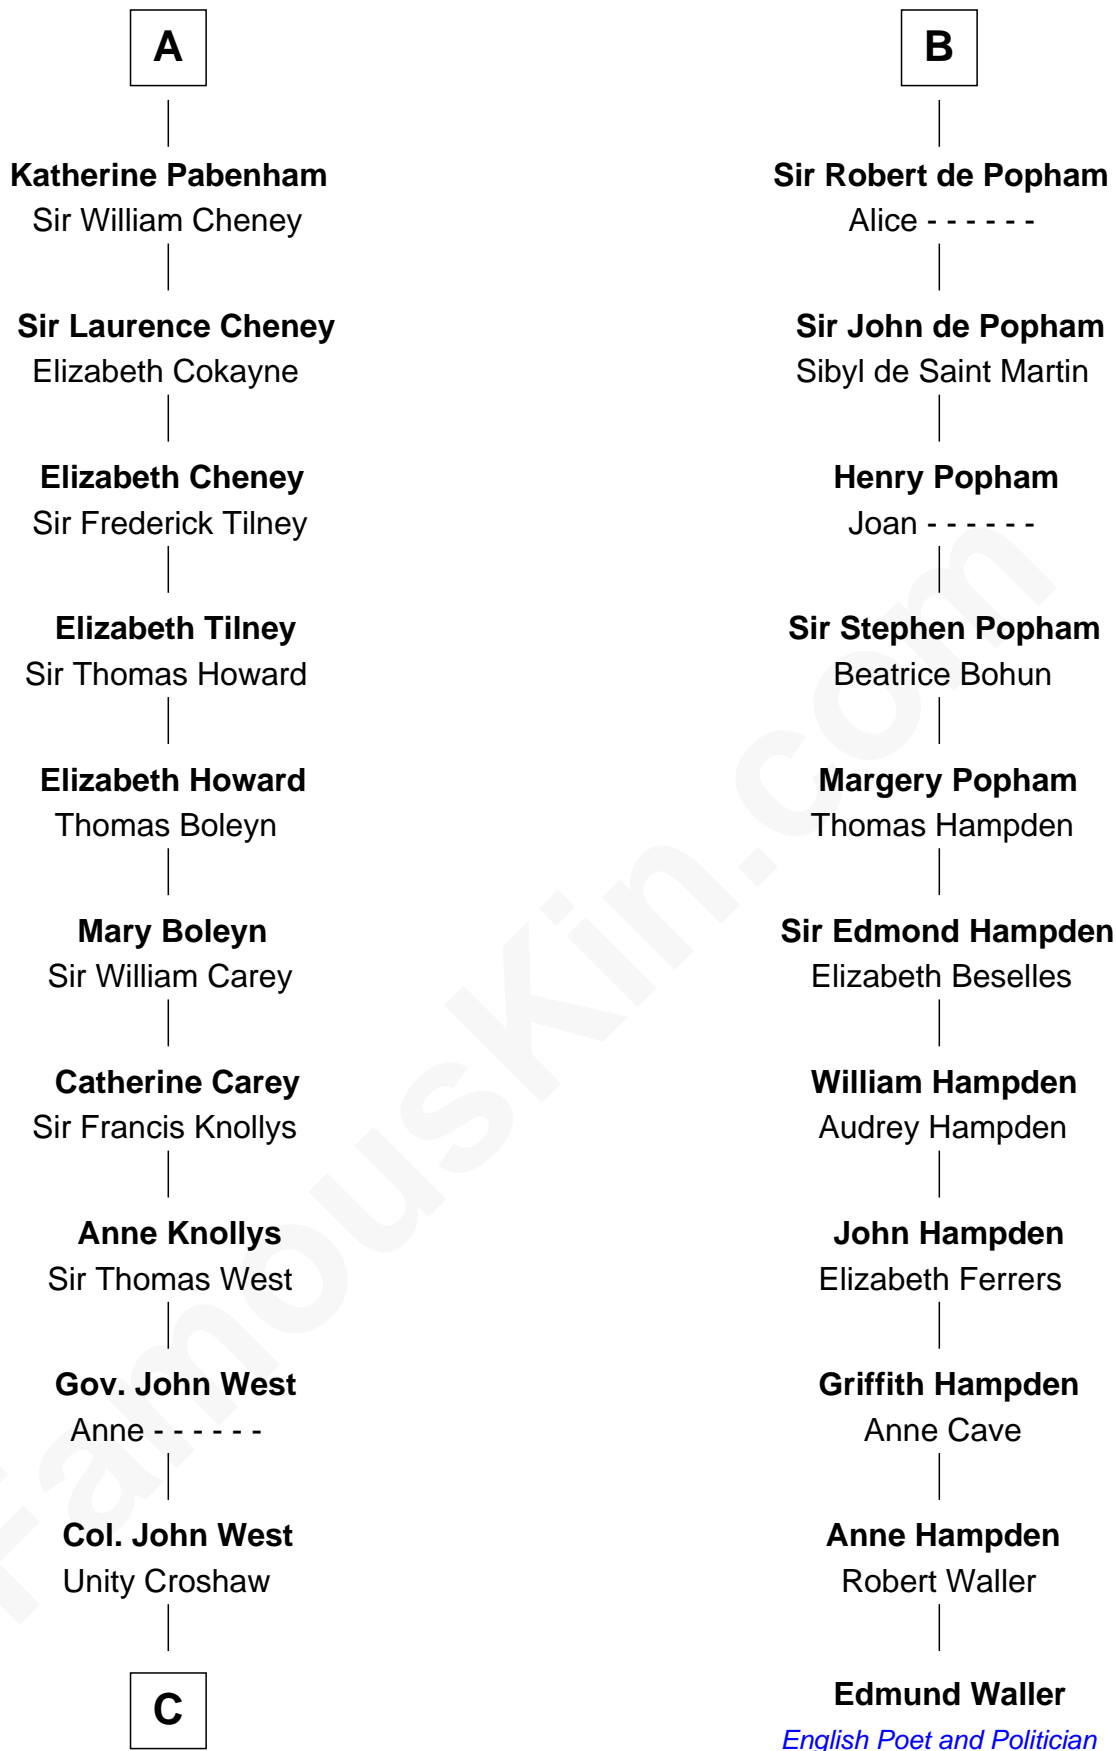

FamousKin.com
Relationship Chart of
William C. C. Claiborne
1st Governor of Louisiana

17th cousin 4 times removed of
Edmund Waller
English Poet and Politician

C

—
Ann West

Henry Fox

—
Ann Fox

Thomas Claiborne

—
Nathaniel Claiborne

Jane Cole

—
William Claiborne

Mary Leigh

—
William C. C. Claiborne

1st Governor of Louisiana

FamousKin.com