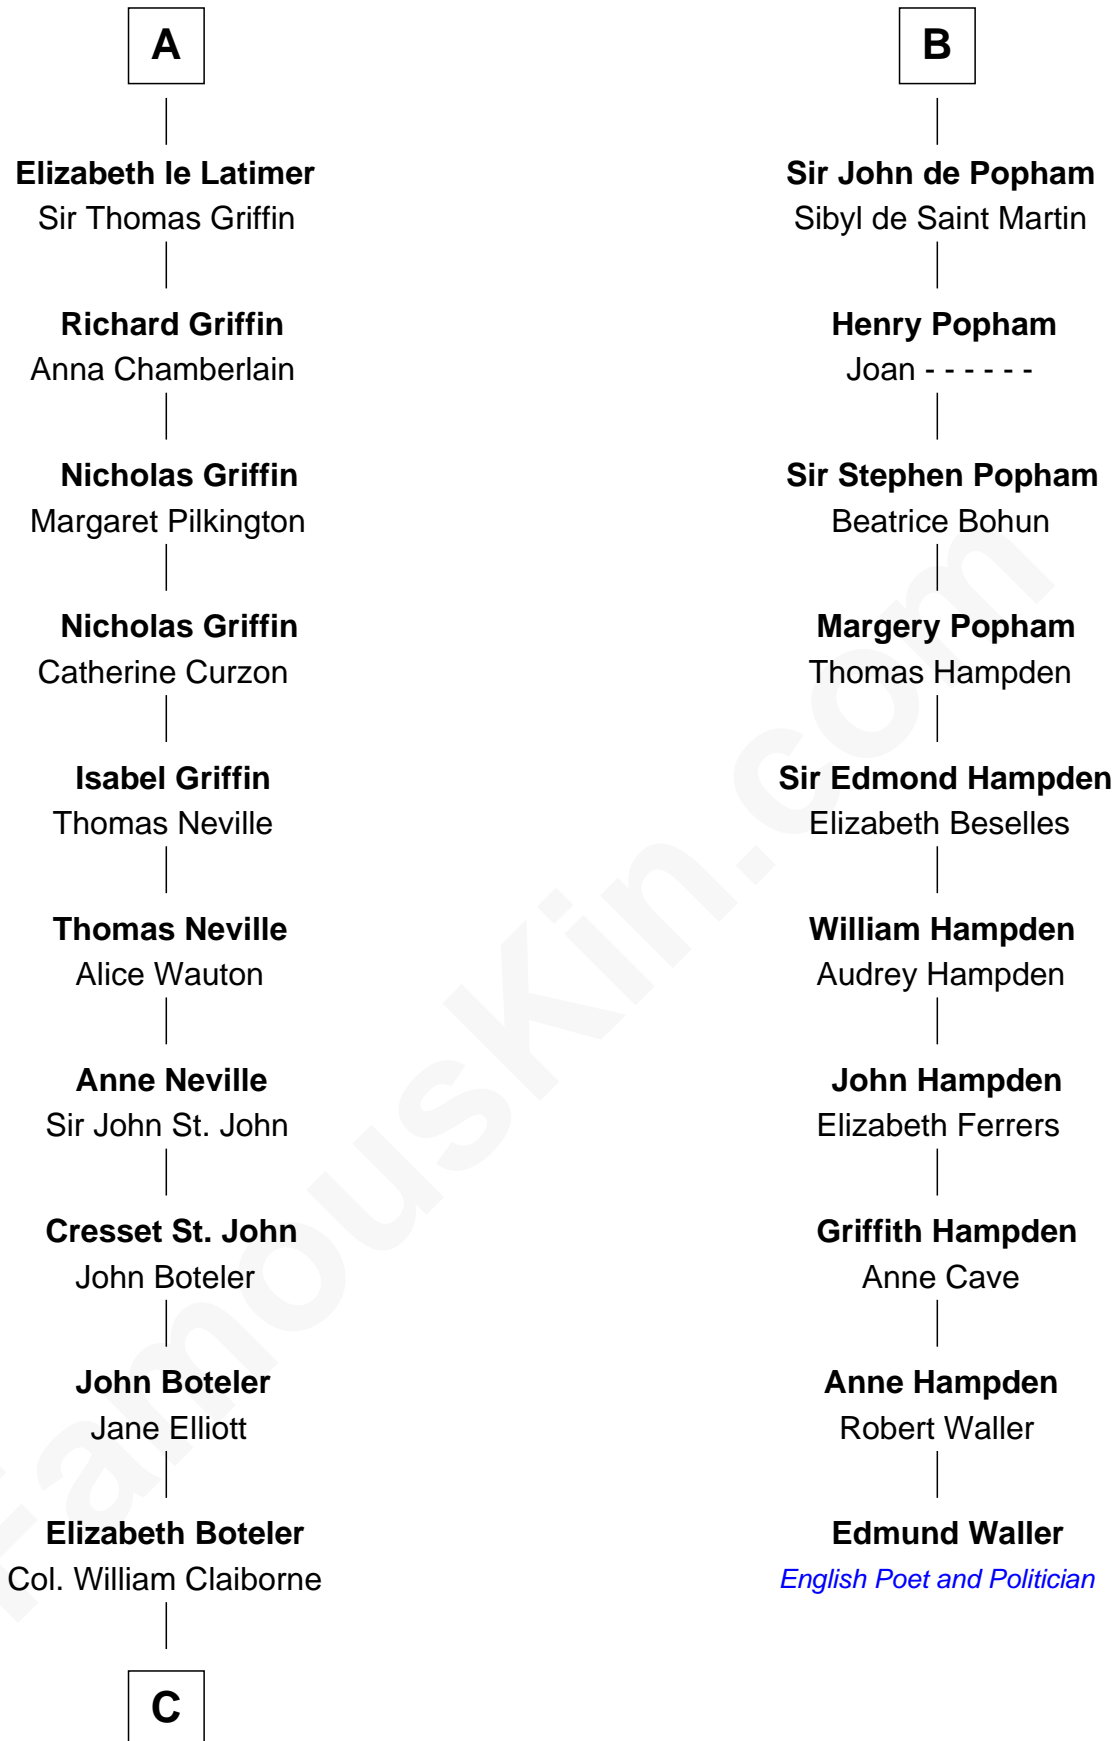

FamousKin.com
Relationship Chart of
William C. C. Claiborne
1st Governor of Louisiana

16th cousin 5 times removed of
Edmund Waller
English Poet and Politician

C

Thomas Claiborne

Sarah Fenn

Thomas Claiborne

Ann Fox

Nathaniel Claiborne

Jane Cole

William Claiborne

Mary Leigh

William C. C. Claiborne

1st Governor of Louisiana