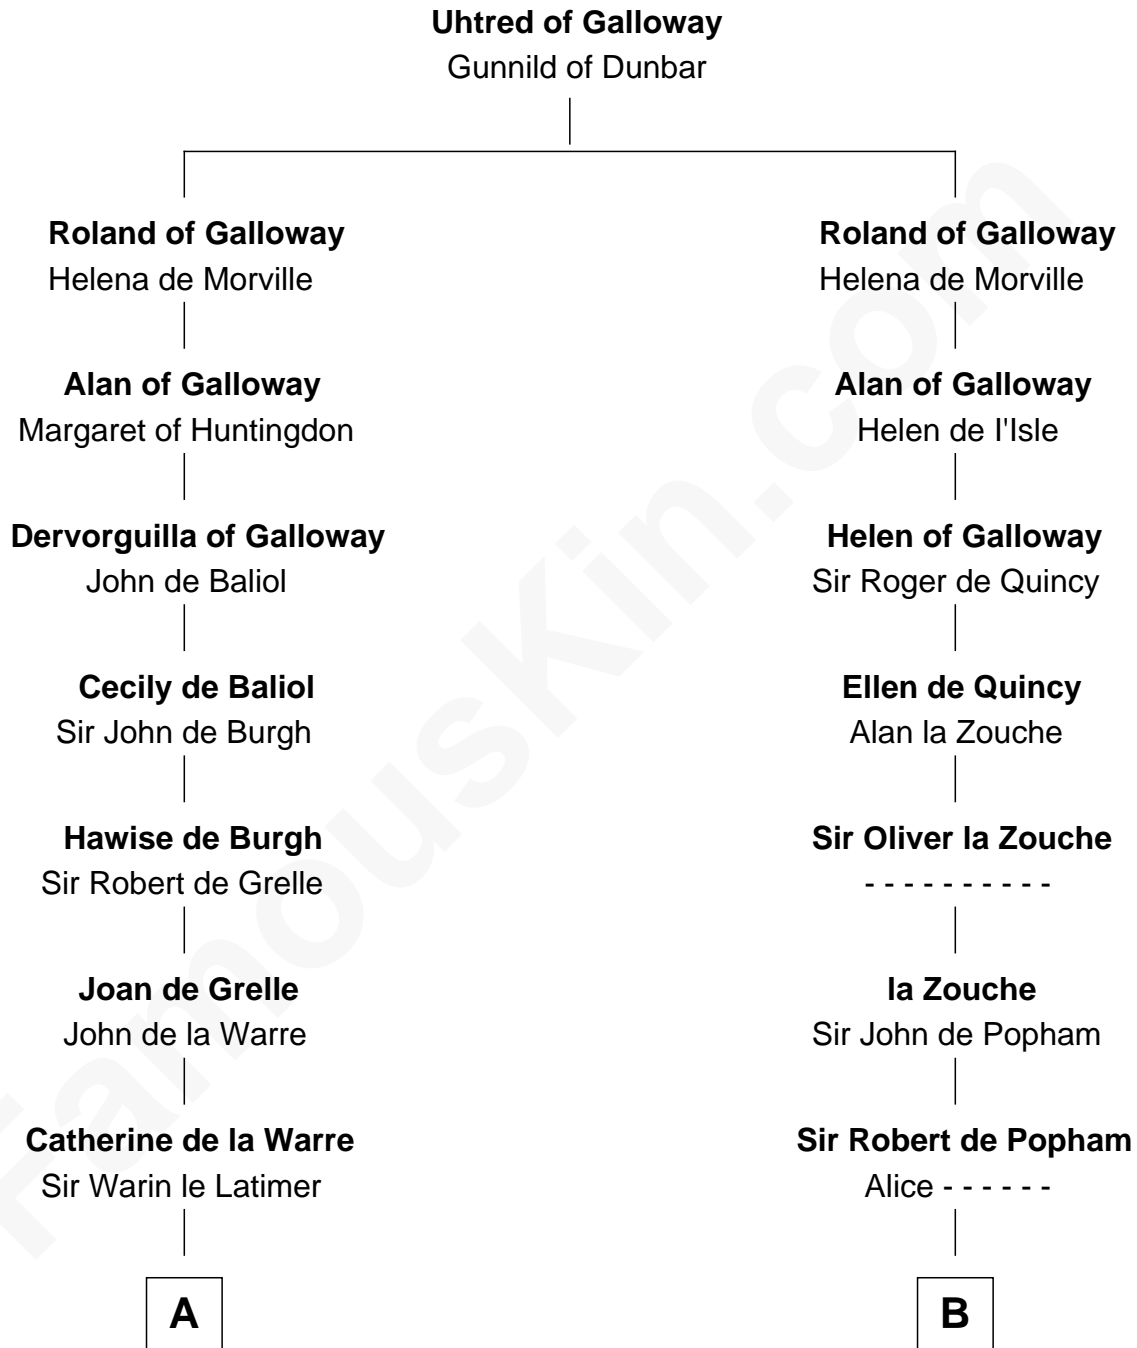

FamousKin.com
Relationship Chart of
William C. C. Claiborne
1st Governor of Louisiana

16th cousin 5 times removed of
Edmund Waller
English Poet and Politician

C

Thomas Claiborne

Sarah Fenn

Thomas Claiborne

Ann Fox

Nathaniel Claiborne

Jane Cole

William Claiborne

Mary Leigh

William C. C. Claiborne

1st Governor of Louisiana