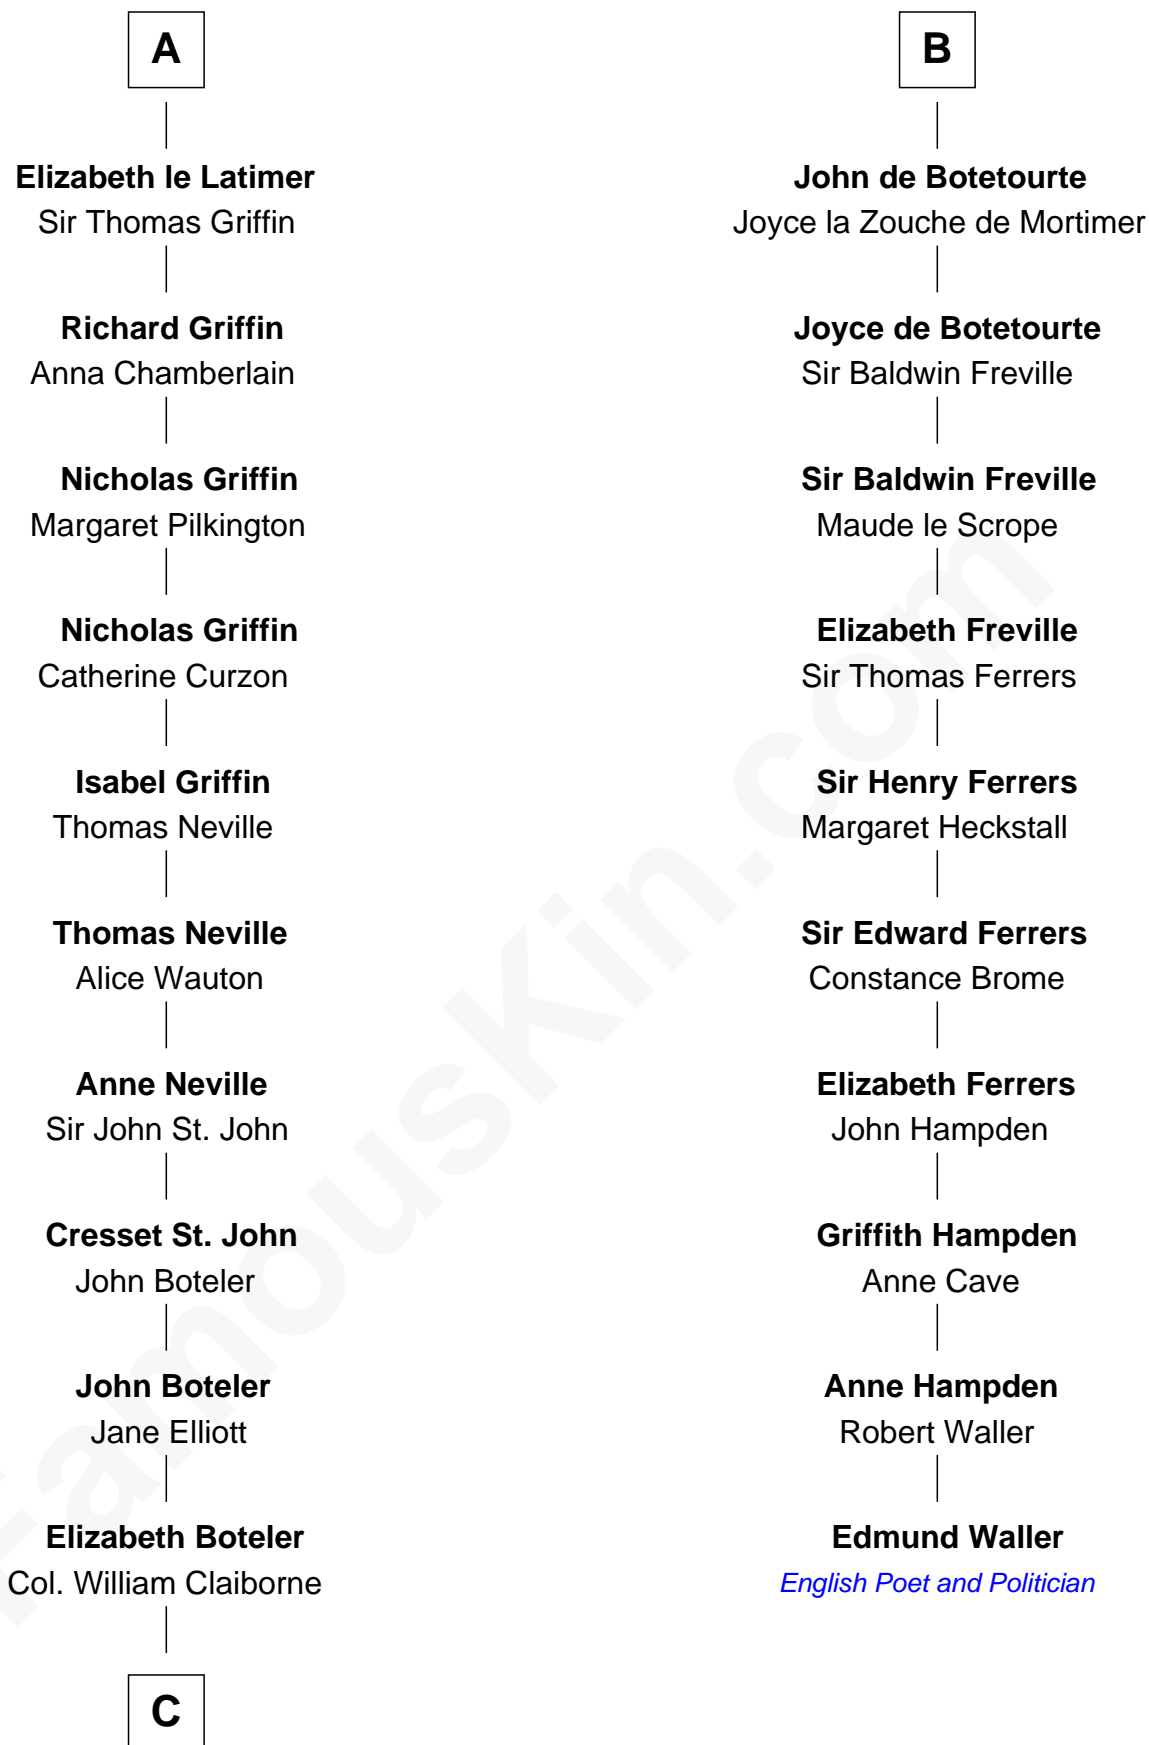

FamousKin.com
Relationship Chart of
William C. C. Claiborne
1st Governor of Louisiana

16th cousin 5 times removed of
Edmund Waller
English Poet and Politician

C

Thomas Claiborne

Sarah Fenn

Thomas Claiborne

Ann Fox

Nathaniel Claiborne

Jane Cole

William Claiborne

Mary Leigh

William C. C. Claiborne

1st Governor of Louisiana