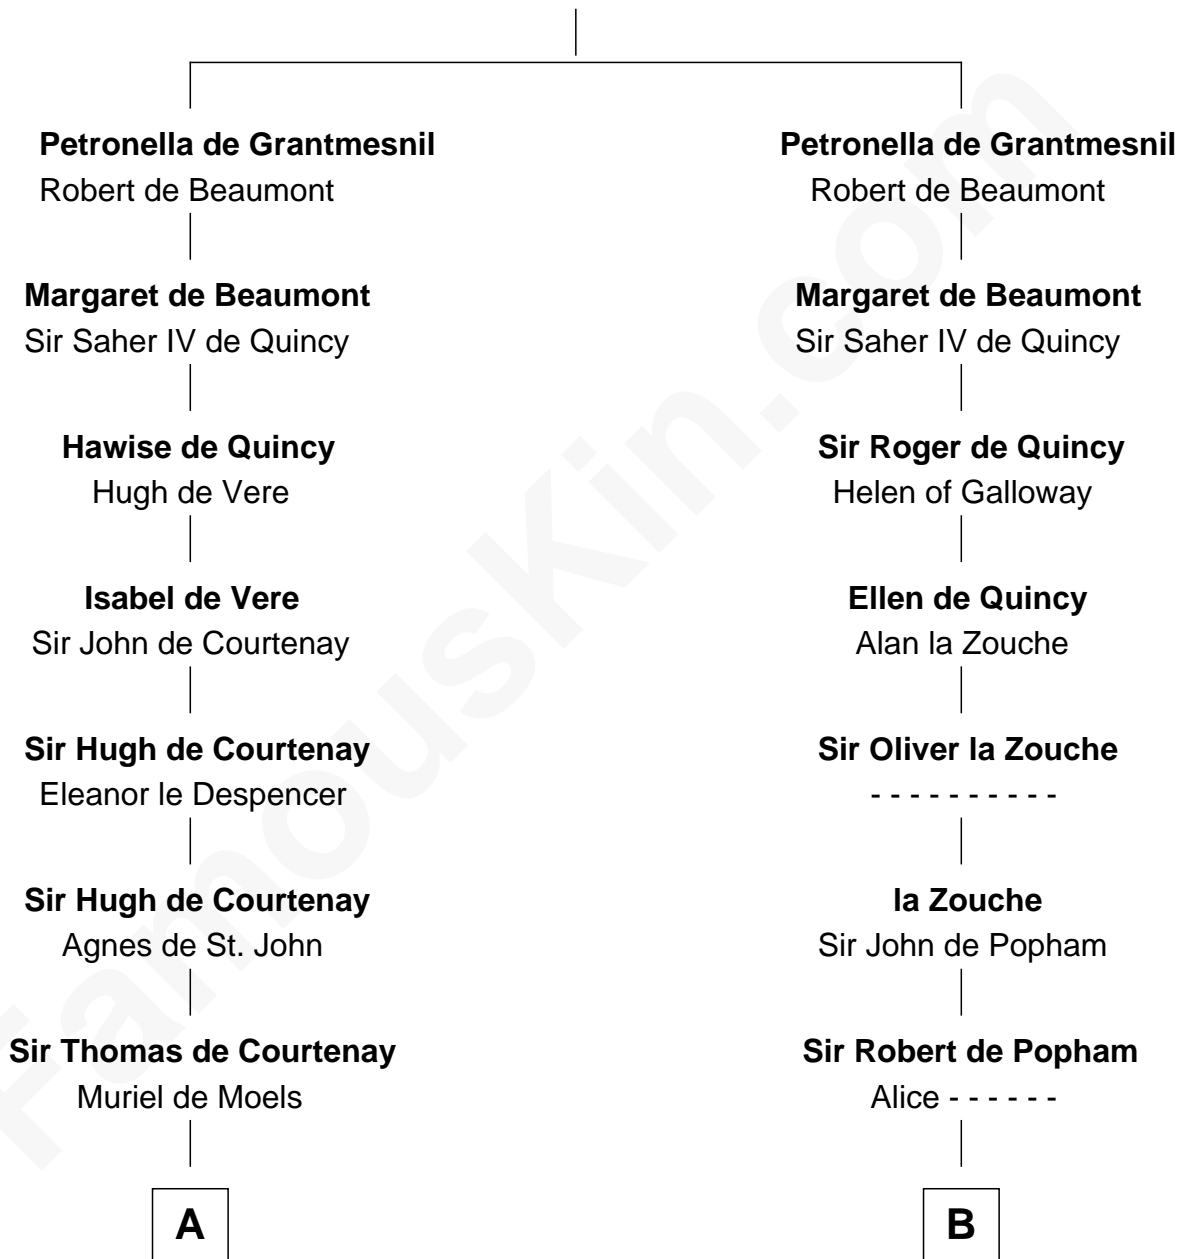

FamousKin.com
Relationship Chart of
William C. C. Claiborne
1st Governor of Louisiana

16th cousin 5 times removed of
Edmund Waller
English Poet and Politician

Hugh de Grantmesnil

C

—
Ann West

Henry Fox

—
Ann Fox

Thomas Claiborne

—
Nathaniel Claiborne

Jane Cole

—
William Claiborne

Mary Leigh

—
William C. C. Claiborne

1st Governor of Louisiana

FamousKin.com