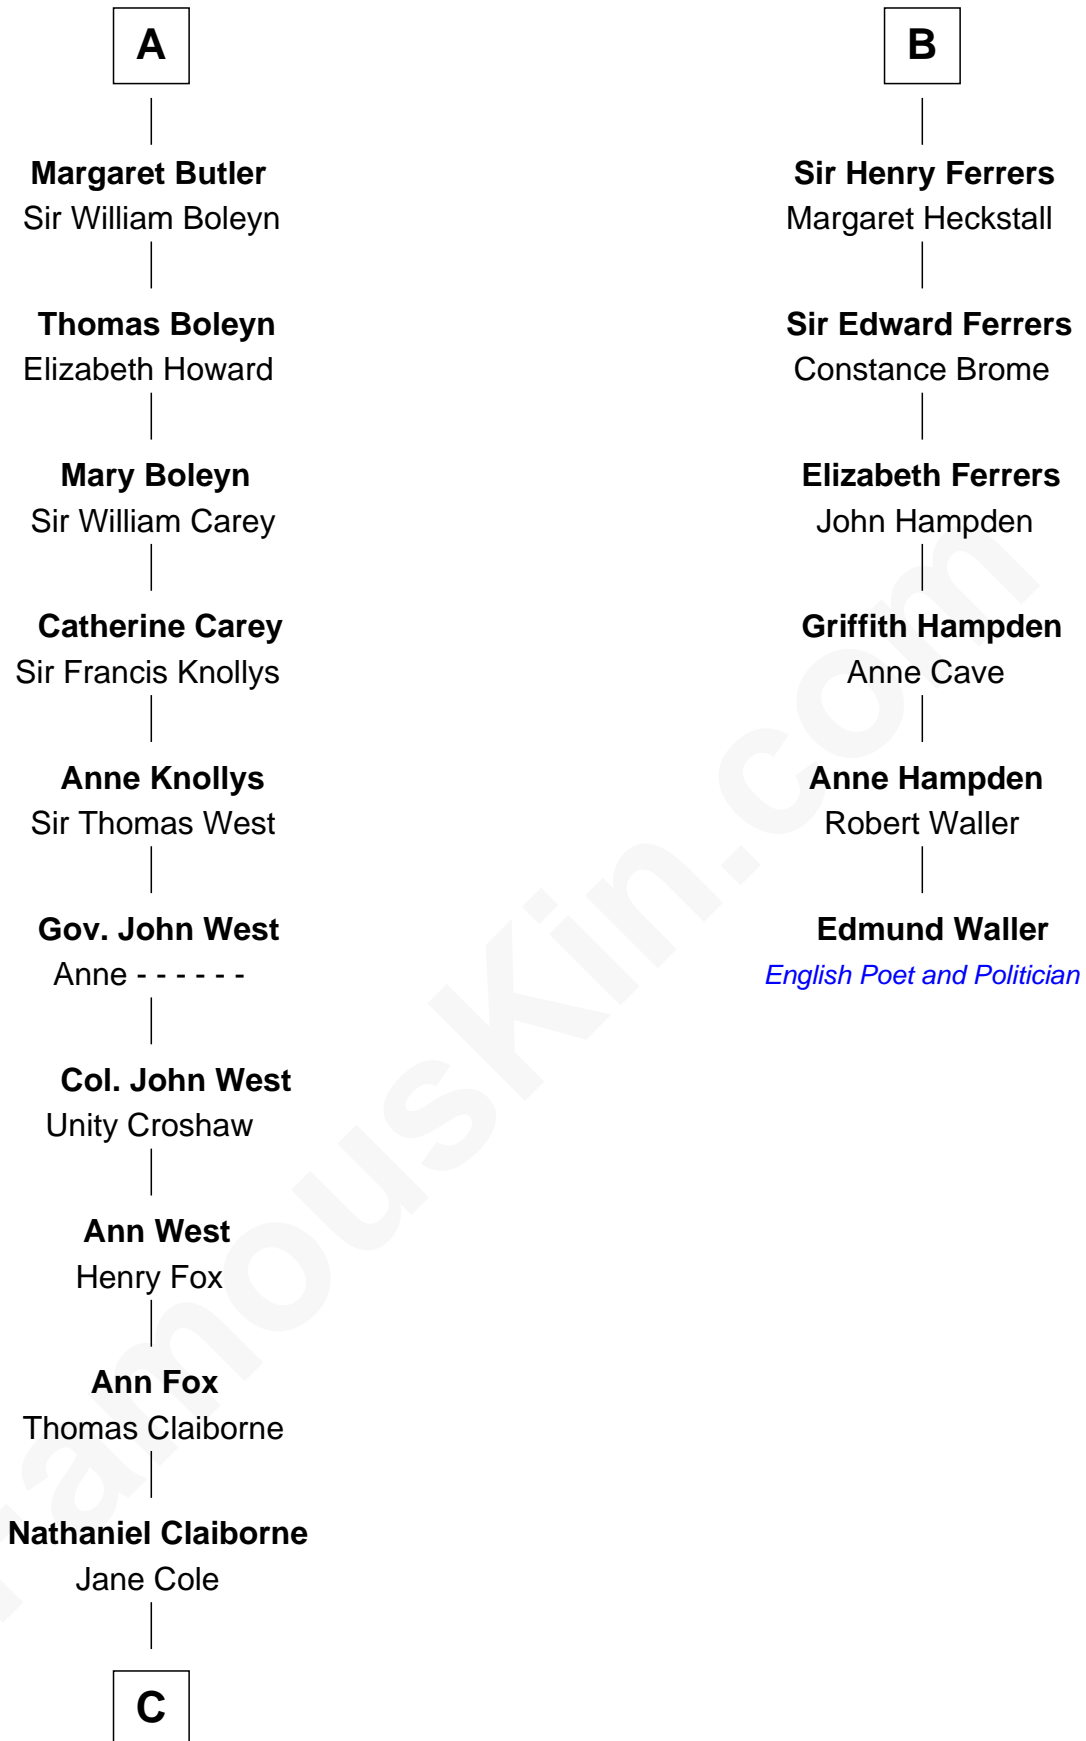

FamousKin.com
Relationship Chart of
William C. C. Claiborne
1st Governor of Louisiana

12th cousin 6 times removed of
Edmund Waller
English Poet and Politician

Sir Humphrey de Bohun
 Eleanor de Braiose

C

William Claiborne

Mary Leigh

William C. C. Claiborne

1st Governor of Louisiana

FamousKin.com