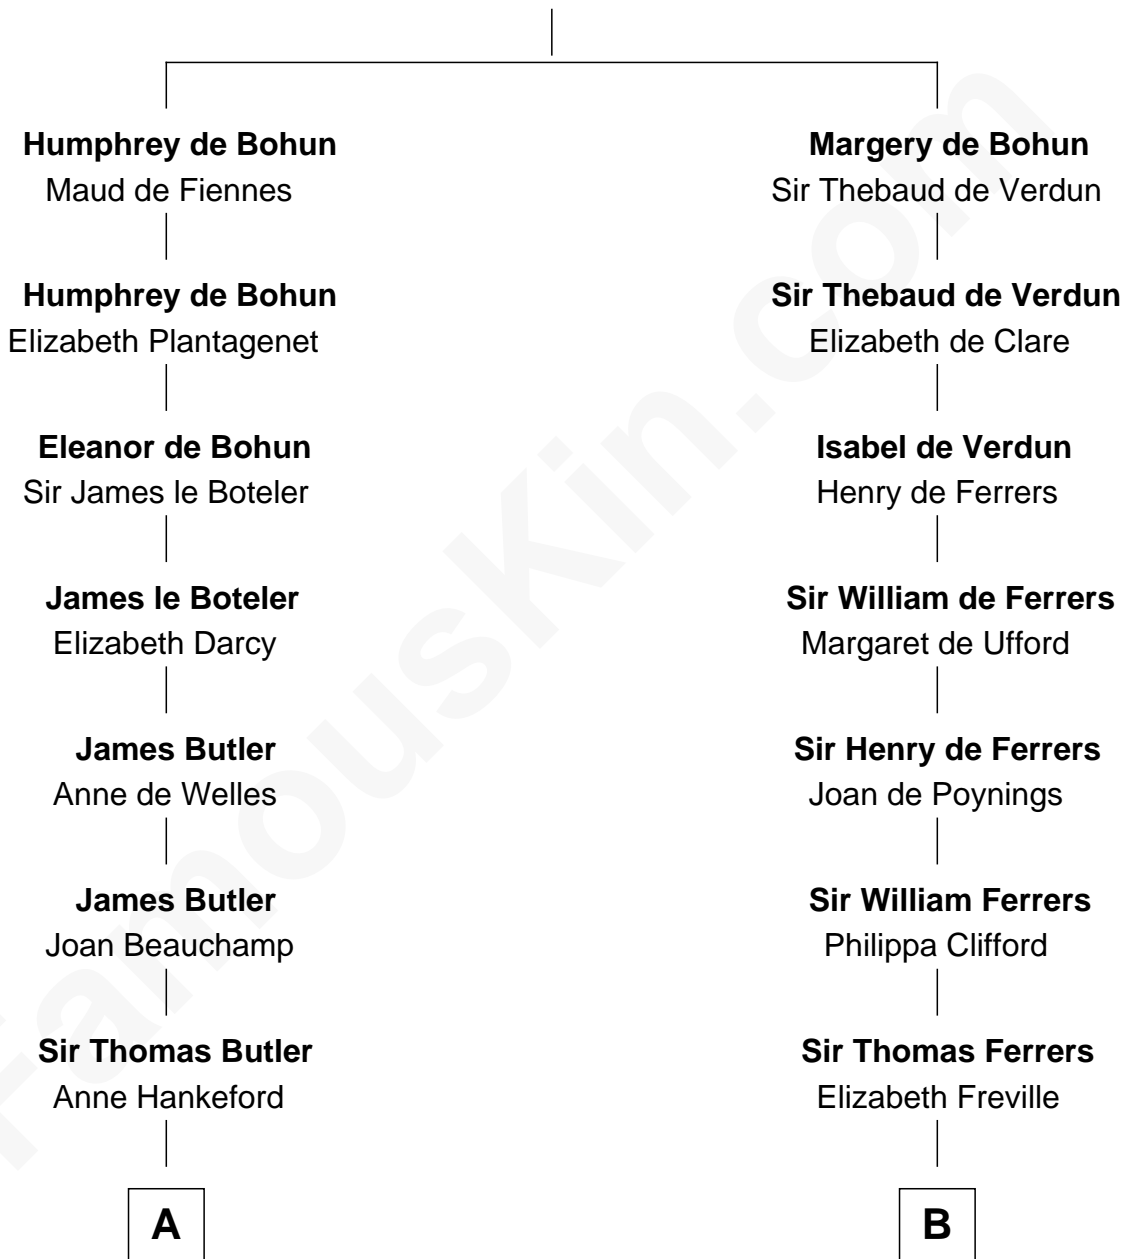

FamousKin.com
Relationship Chart of
William C. C. Claiborne
1st Governor of Louisiana

12th cousin 6 times removed of
Edmund Waller
English Poet and Politician

Sir Humphrey de Bohun
 Eleanor de Braiose

C

William Claiborne

Mary Leigh

William C. C. Claiborne

1st Governor of Louisiana

FamousKin.com