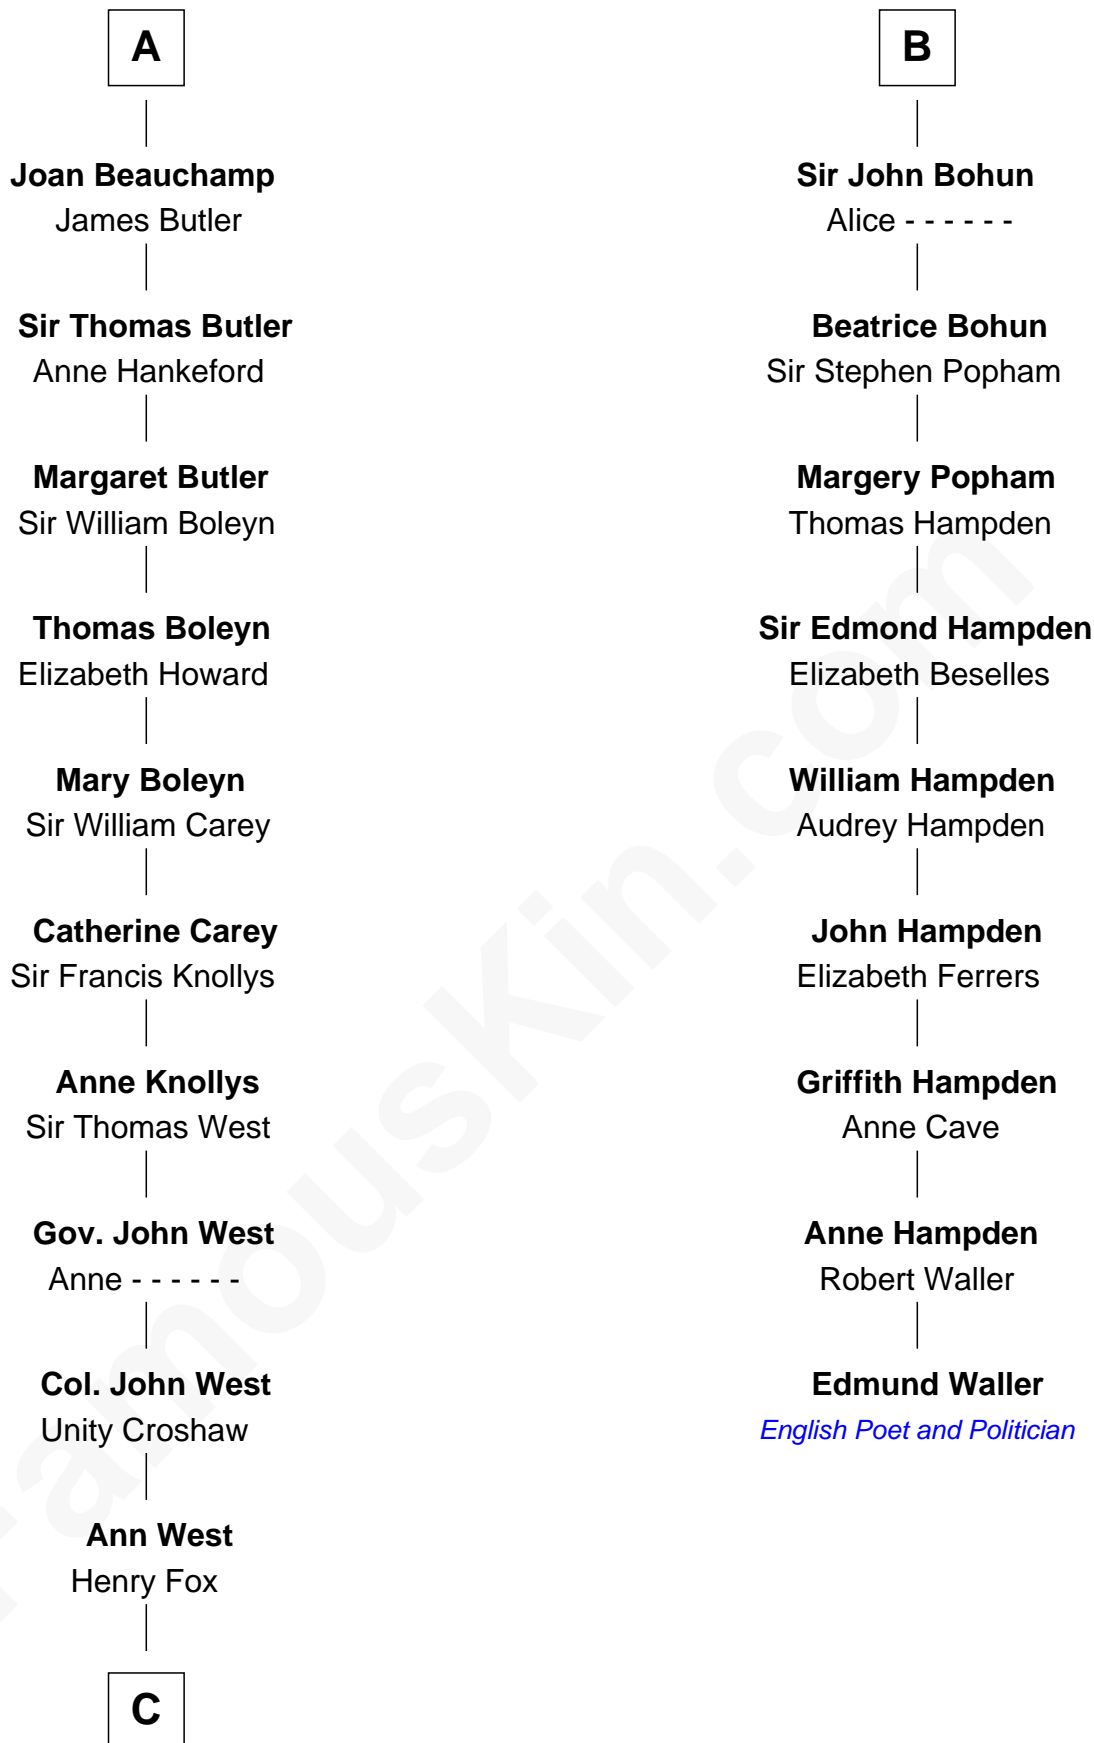

FamousKin.com
Relationship Chart of
William C. C. Claiborne
1st Governor of Louisiana

15th cousin 5 times removed of
Edmund Waller
English Poet and Politician

Geoffrey de Mandeville
 Rohese de Vere

C

—
Ann Fox

Thomas Claiborne

—
Nathaniel Claiborne

Jane Cole

—
William Claiborne

Mary Leigh

—
William C. C. Claiborne

1st Governor of Louisiana

FamousKin.com