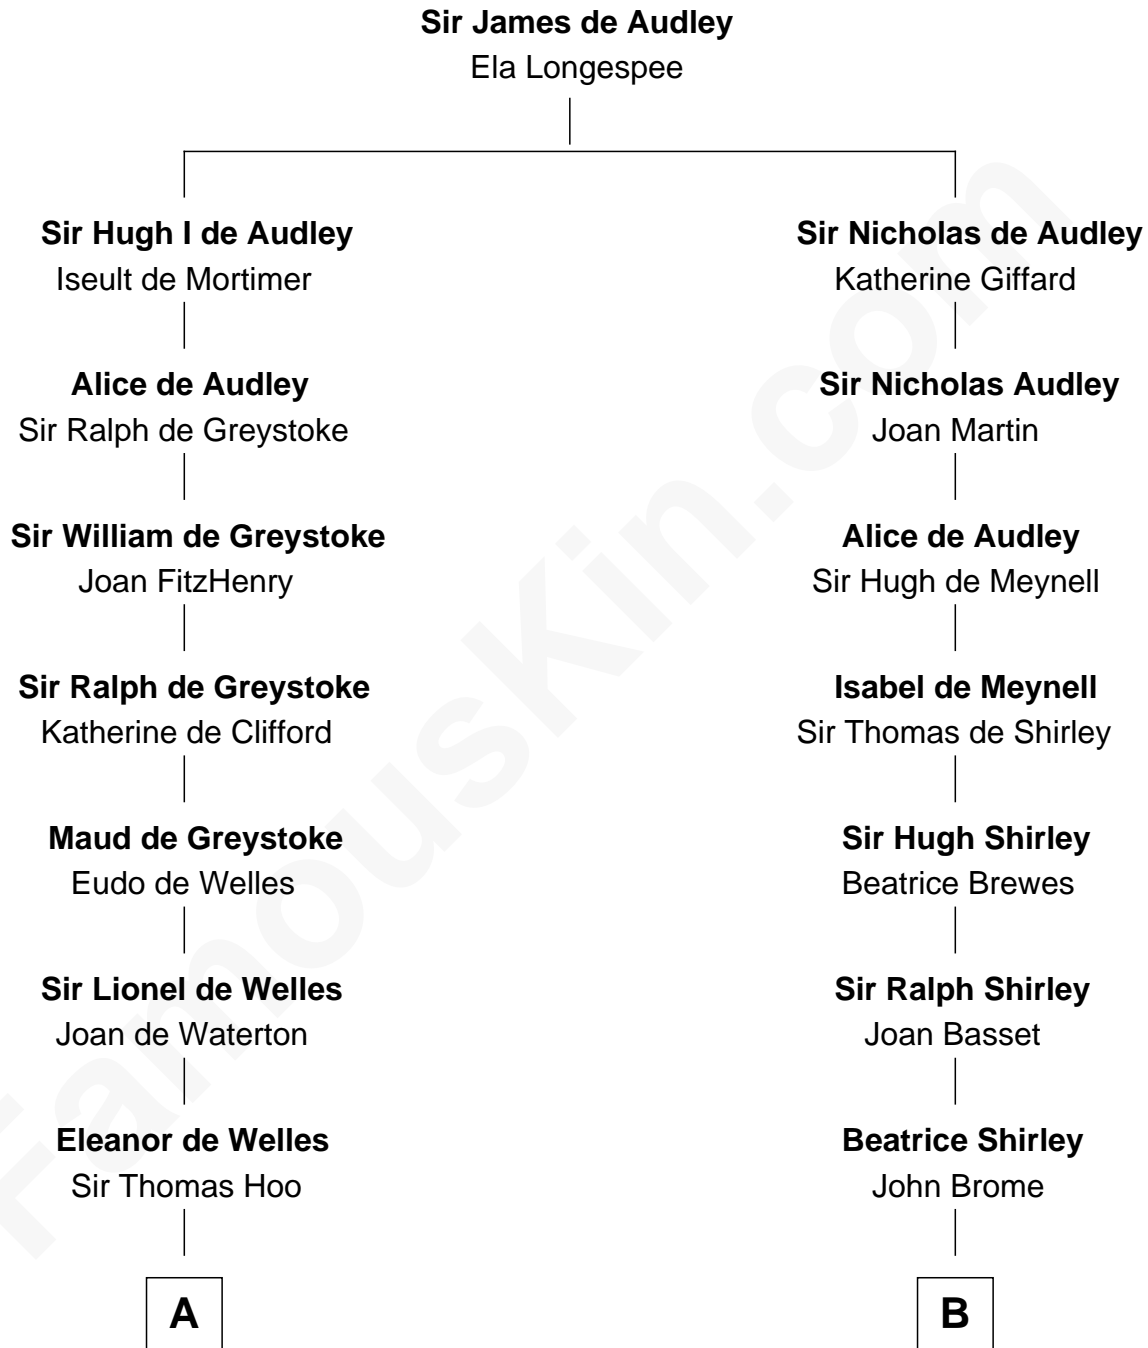

FamousKin.com
Relationship Chart of
William C. C. Claiborne
1st Governor of Louisiana

12th cousin 6 times removed of
Edmund Waller
English Poet and Politician

C

William Claiborne

Mary Leigh

William C. C. Claiborne

1st Governor of Louisiana

FamousKin.com