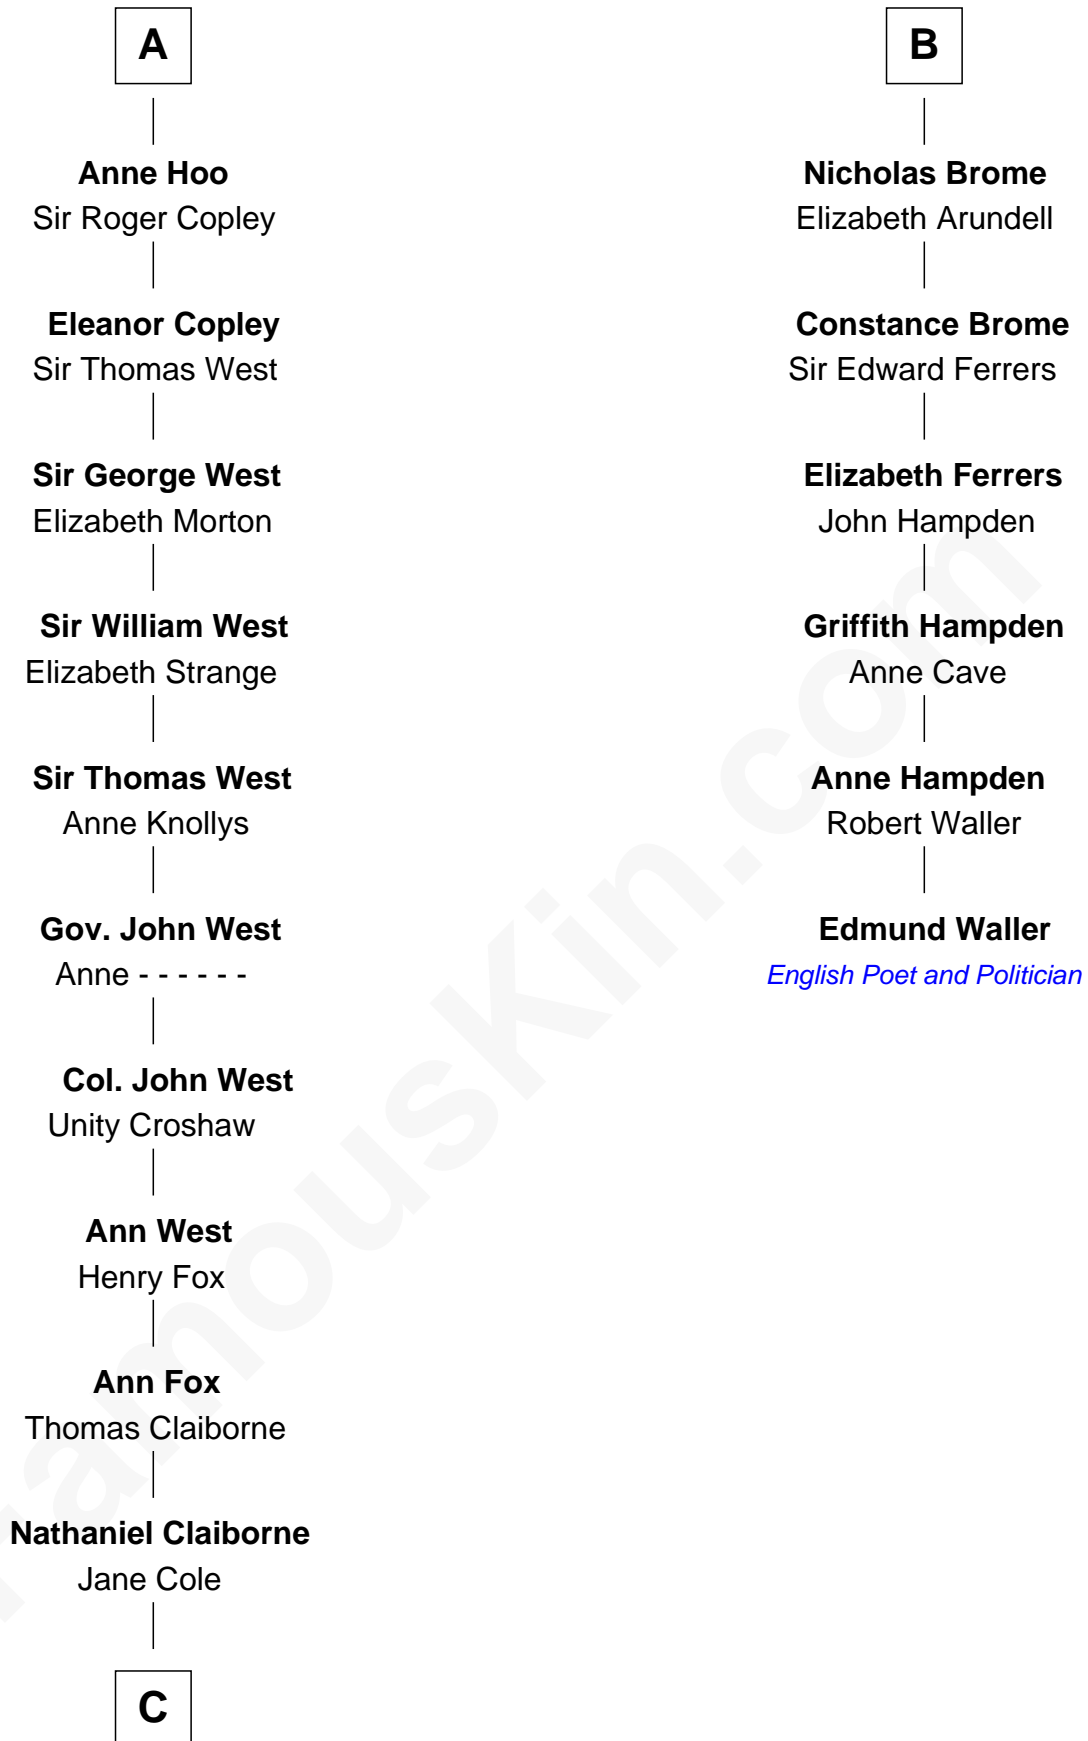

FamousKin.com
Relationship Chart of
William C. C. Claiborne
1st Governor of Louisiana

12th cousin 6 times removed of
Edmund Waller
English Poet and Politician

C

William Claiborne

Mary Leigh

William C. C. Claiborne

1st Governor of Louisiana

FamousKin.com