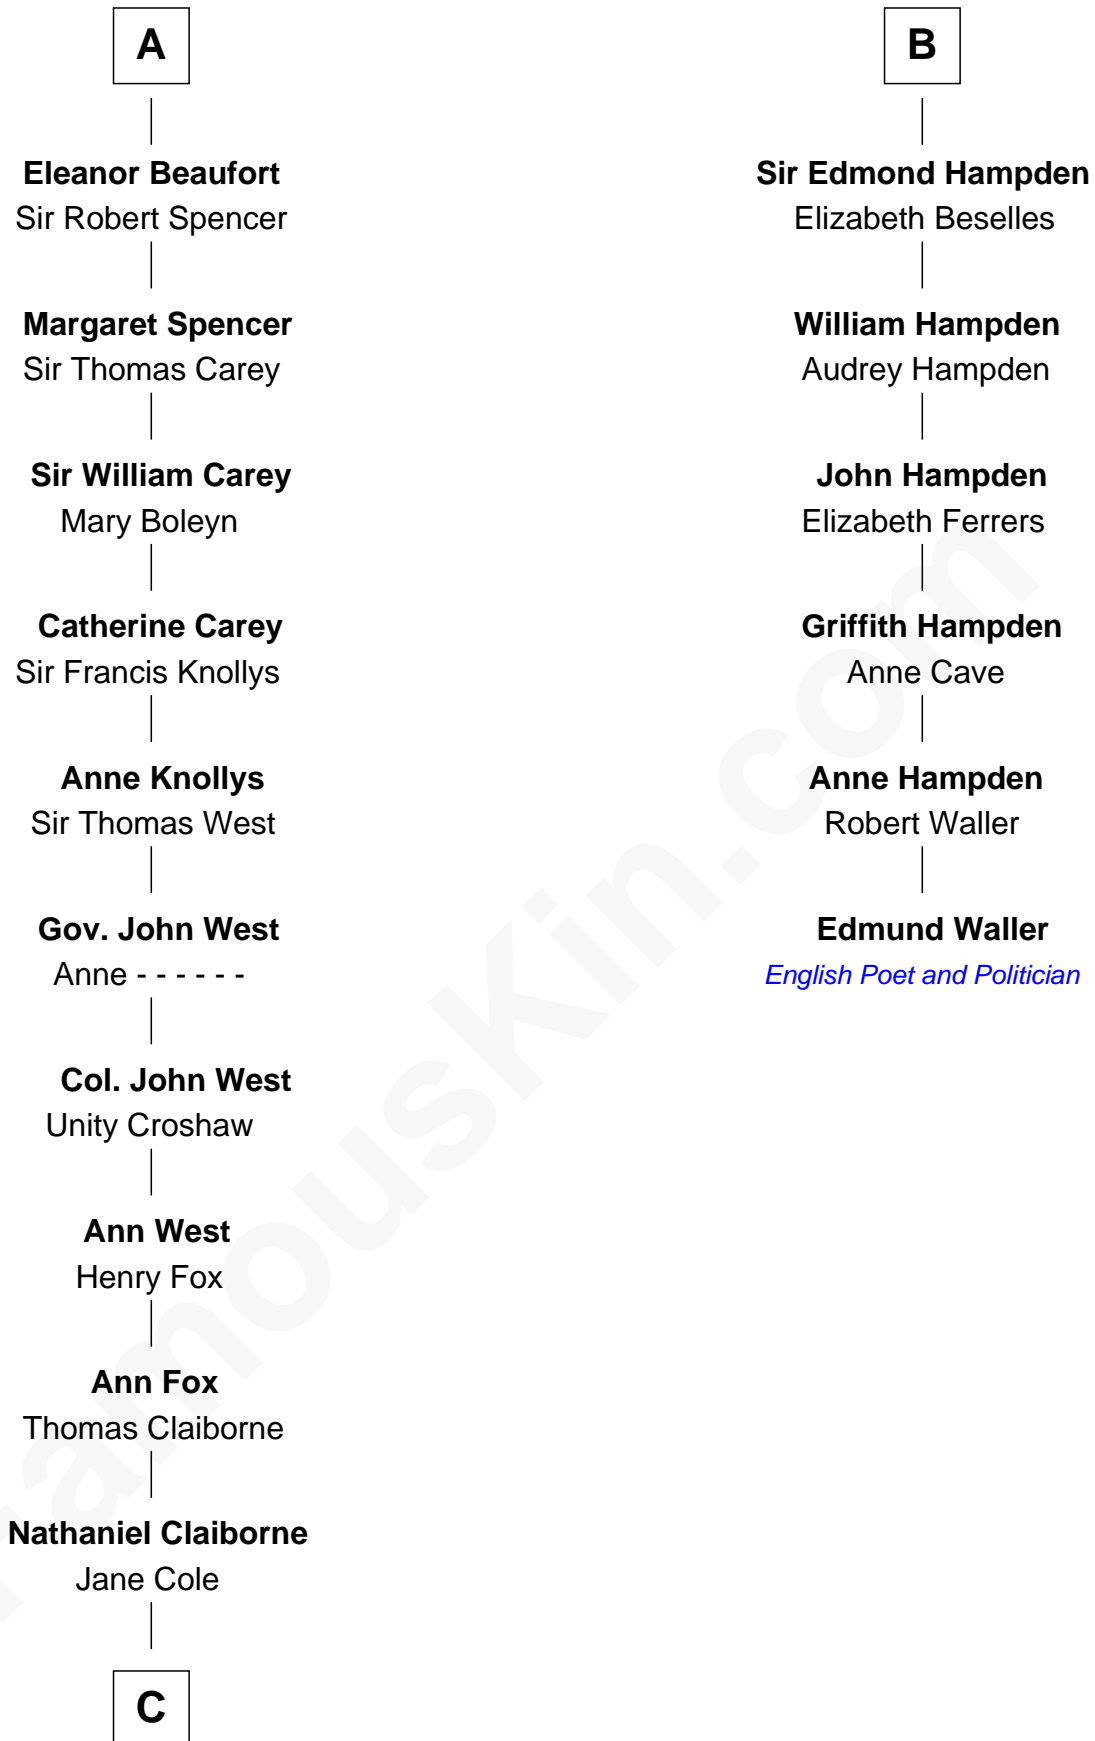

**FamousKin.com**  
**Relationship Chart of**  
**William C. C. Claiborne**  
*1st Governor of Louisiana*

**12th cousin 6 times removed of**  
**Edmund Waller**  
*English Poet and Politician*

**C**

William Claiborne

Mary Leigh

William C. C. Claiborne

*1st Governor of Louisiana*

FamousKin.com