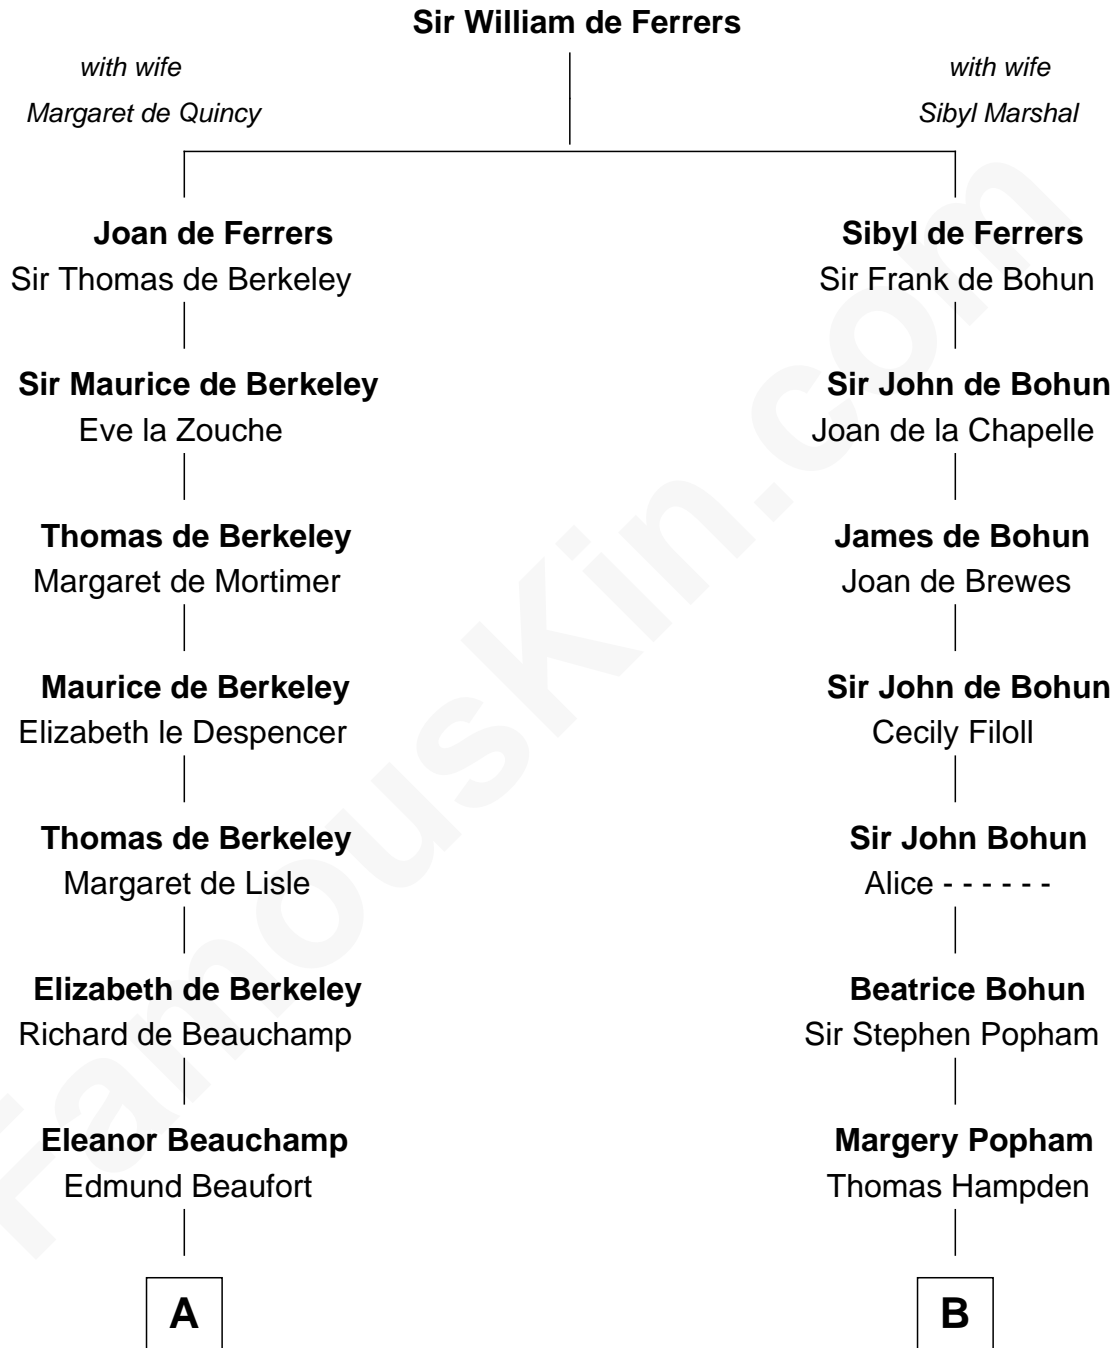

**FamousKin.com**  
**Relationship Chart of**  
**William C. C. Claiborne**  
*1st Governor of Louisiana*

**12th cousin 6 times removed of**  
**Edmund Waller**  
*English Poet and Politician*

**C**

William Claiborne

Mary Leigh

William C. C. Claiborne

*1st Governor of Louisiana*

FamousKin.com