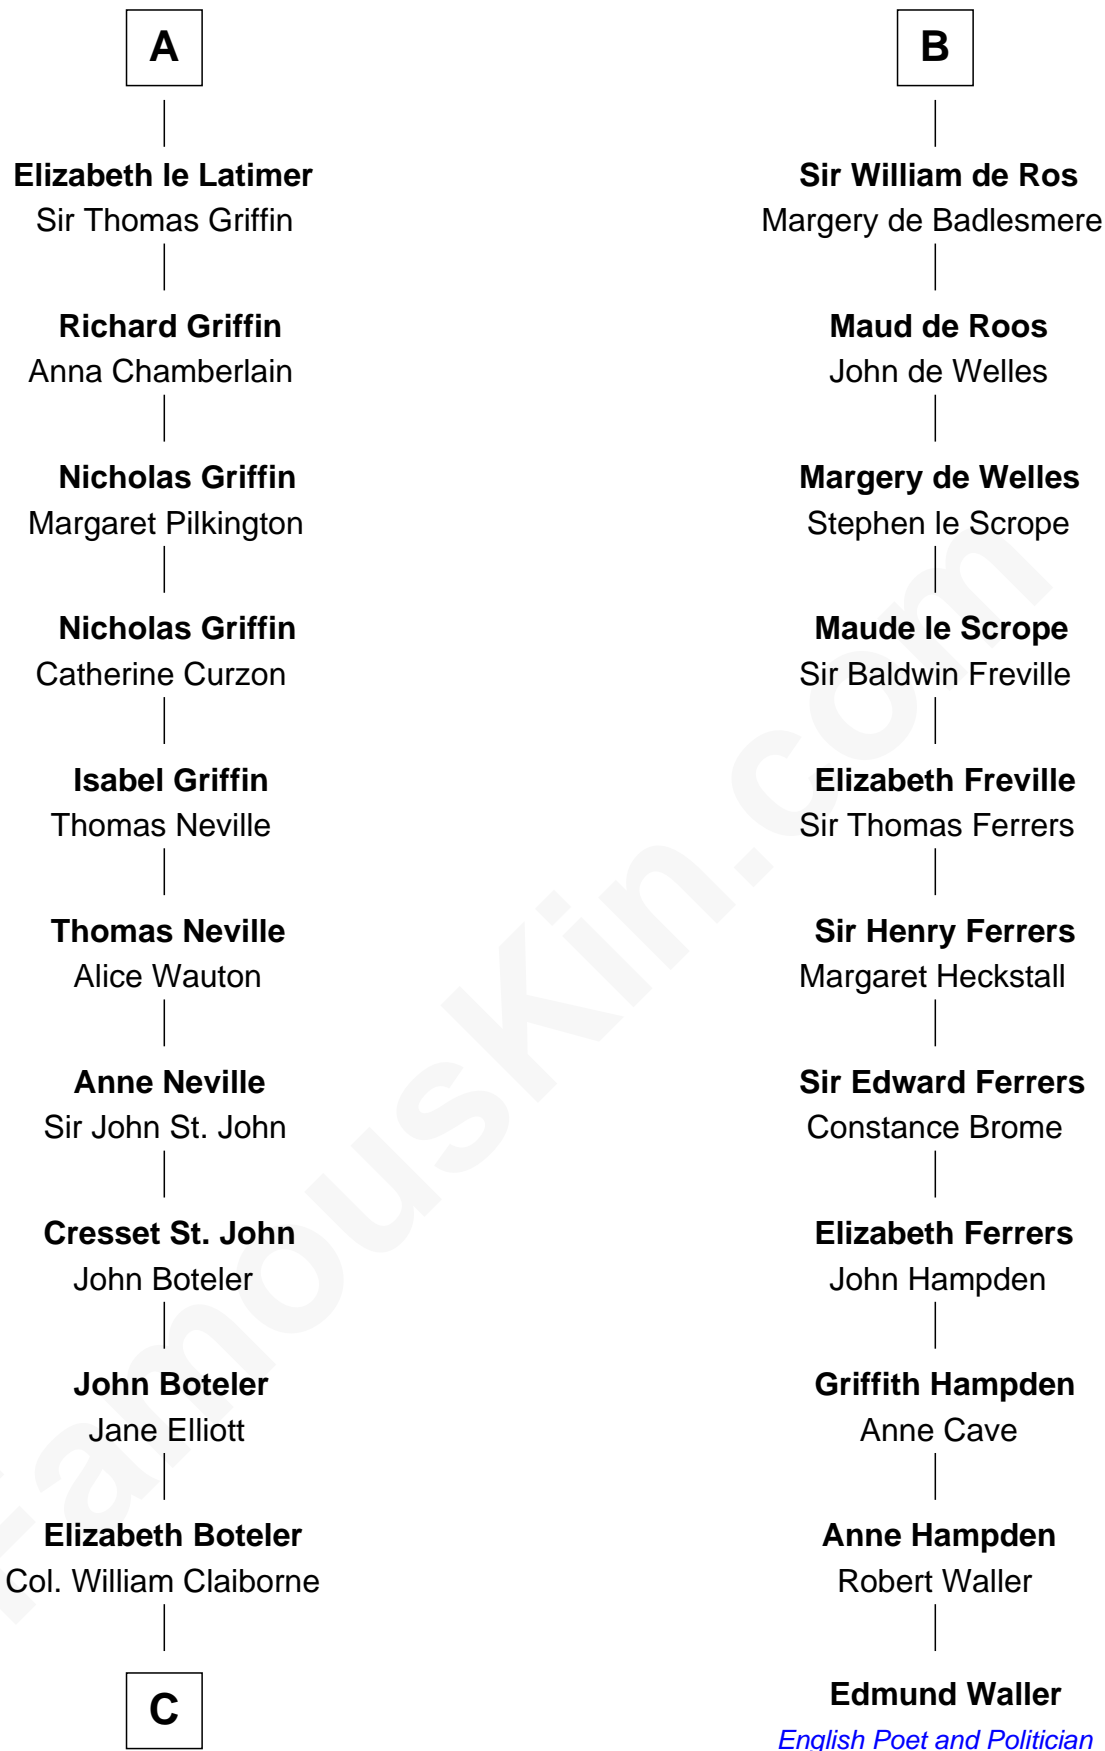

FamousKin.com
Relationship Chart of
William C. C. Claiborne
1st Governor of Louisiana

17th cousin 4 times removed of
Edmund Waller
English Poet and Politician

C

Thomas Claiborne

Sarah Fenn

Thomas Claiborne

Ann Fox

Nathaniel Claiborne

Jane Cole

William Claiborne

Mary Leigh

William C. C. Claiborne

1st Governor of Louisiana