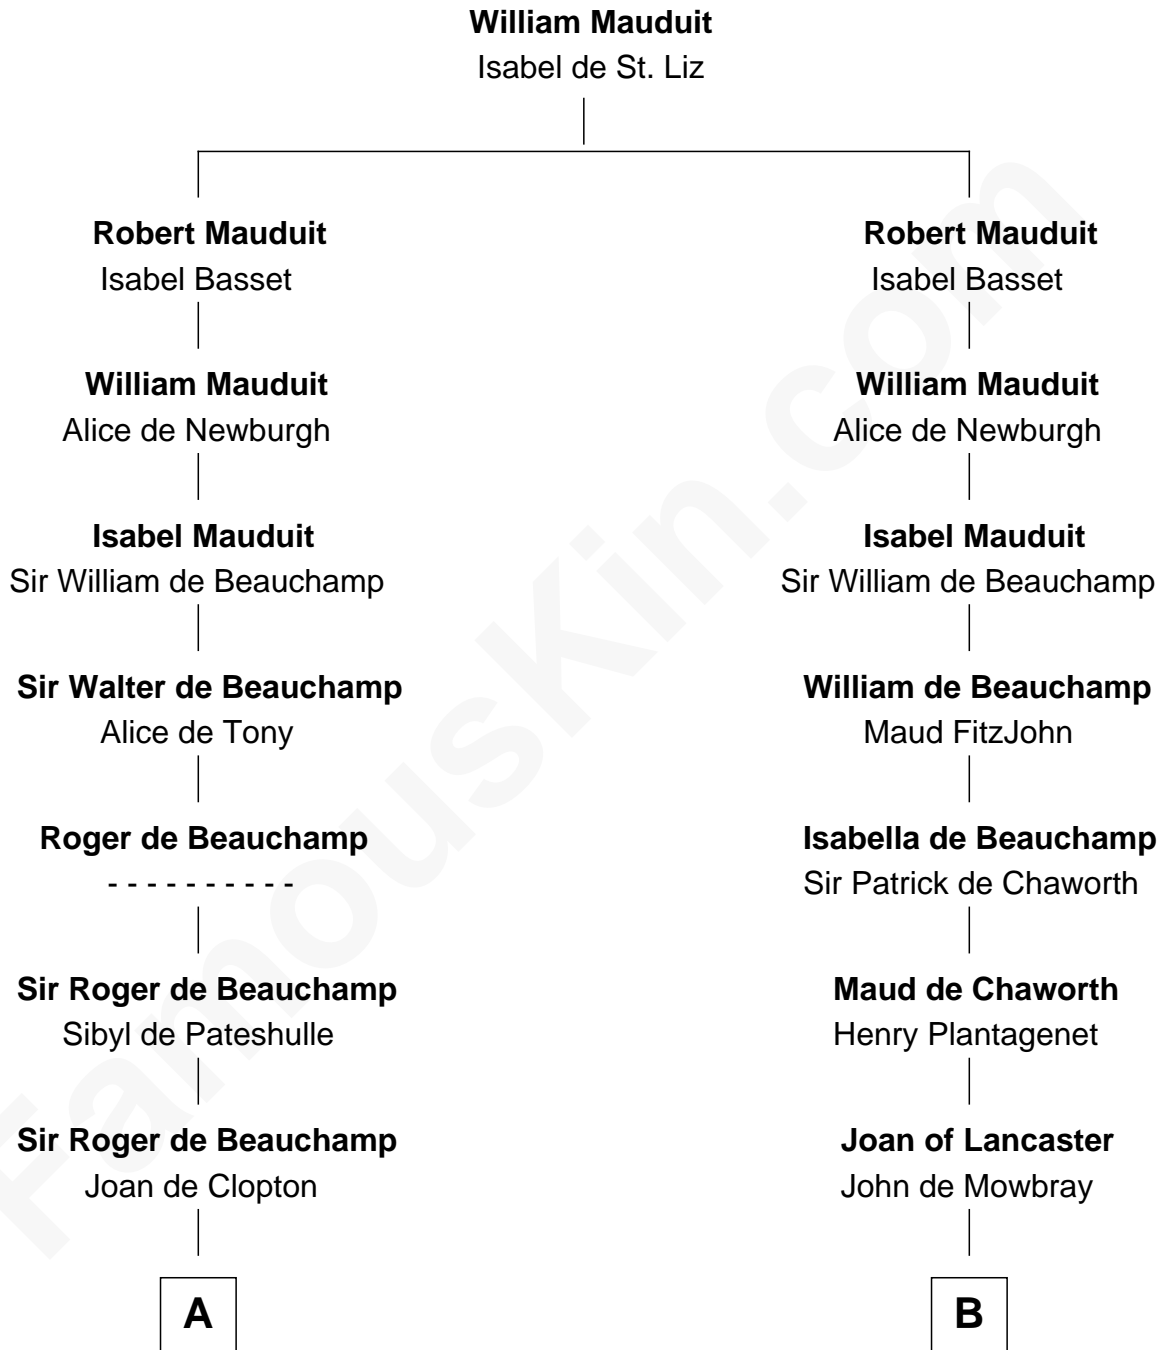

FamousKin.com
Relationship Chart of
William C. C. Claiborne
1st Governor of Louisiana

13th cousin 7 times removed of

Catherine Howard
5th Wife of King Henry VIII

C

—
Thomas Claiborne

Ann Fox

—
Nathaniel Claiborne

Jane Cole

—
William Claiborne

Mary Leigh

—
William C. C. Claiborne

1st Governor of Louisiana

FamousKin.com