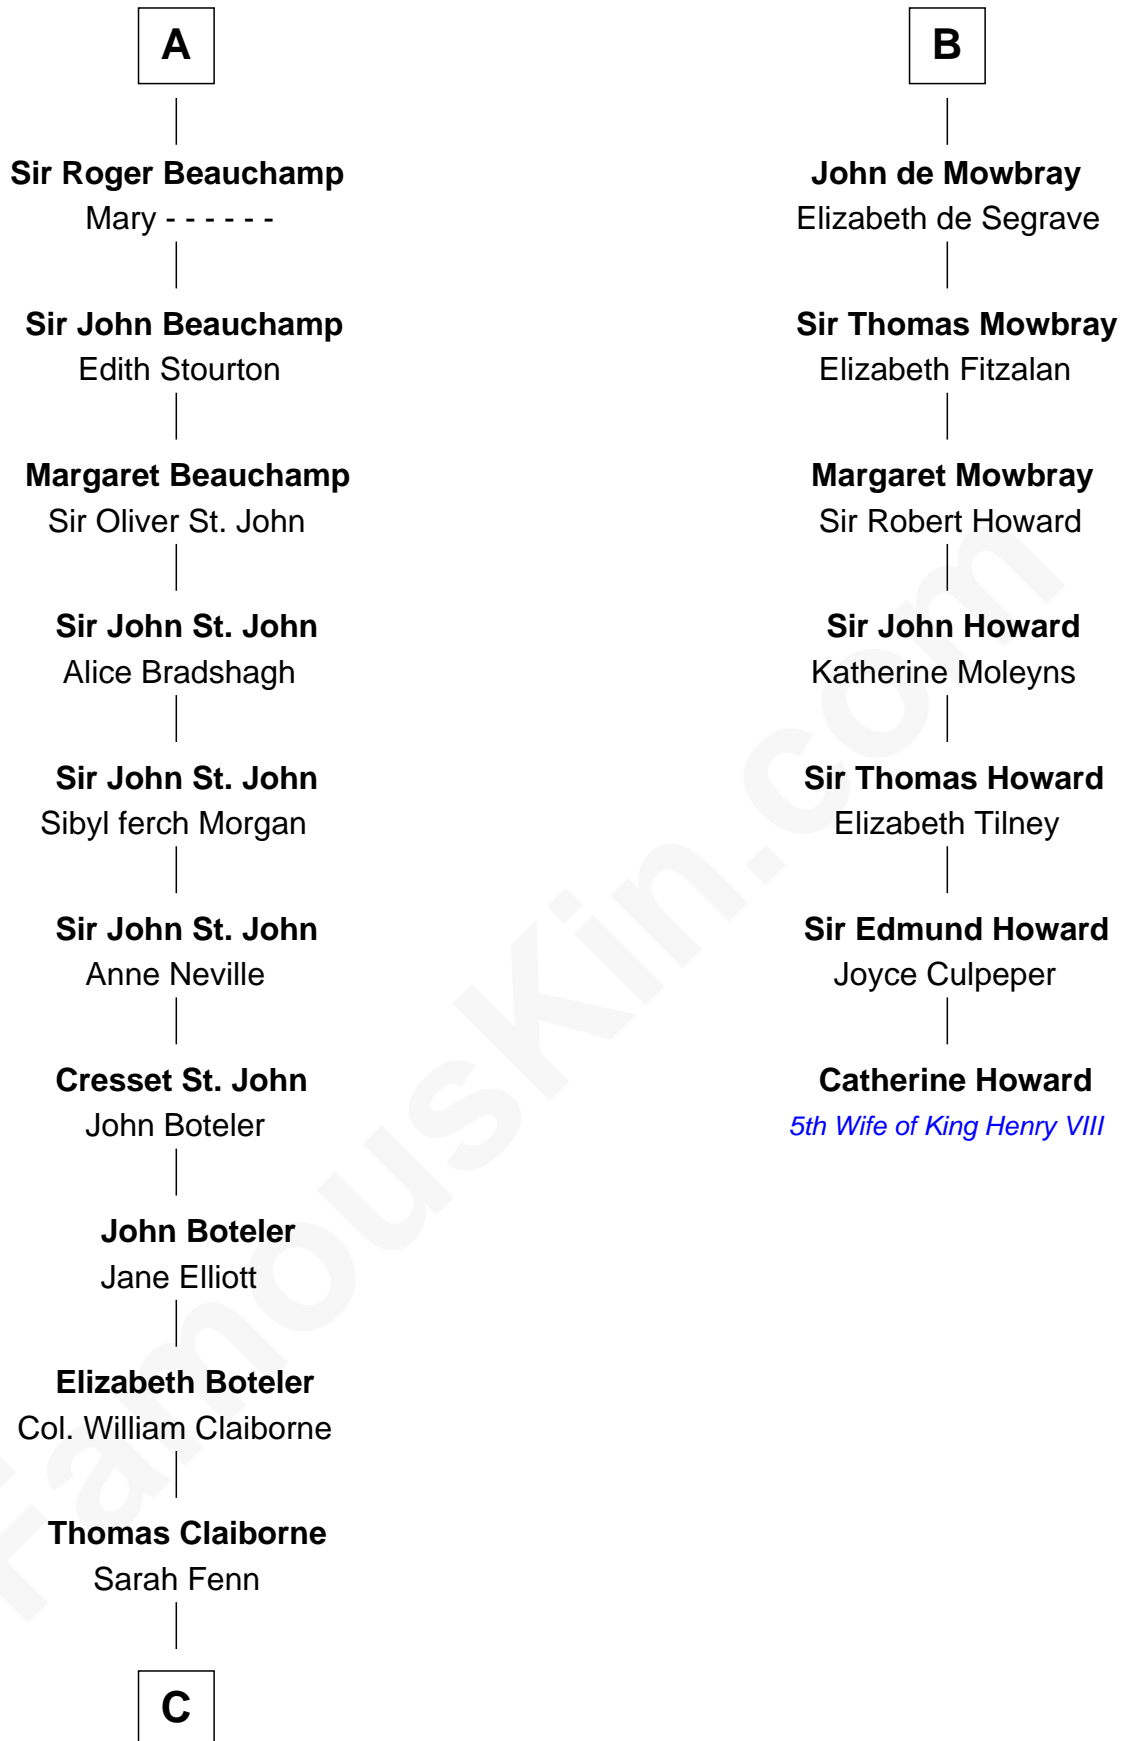

FamousKin.com
Relationship Chart of
William C. C. Claiborne
1st Governor of Louisiana

13th cousin 7 times removed of

Catherine Howard
5th Wife of King Henry VIII

C

—
Thomas Claiborne

Ann Fox

—
Nathaniel Claiborne

Jane Cole

—
William Claiborne

Mary Leigh

—
William C. C. Claiborne

1st Governor of Louisiana

FamousKin.com