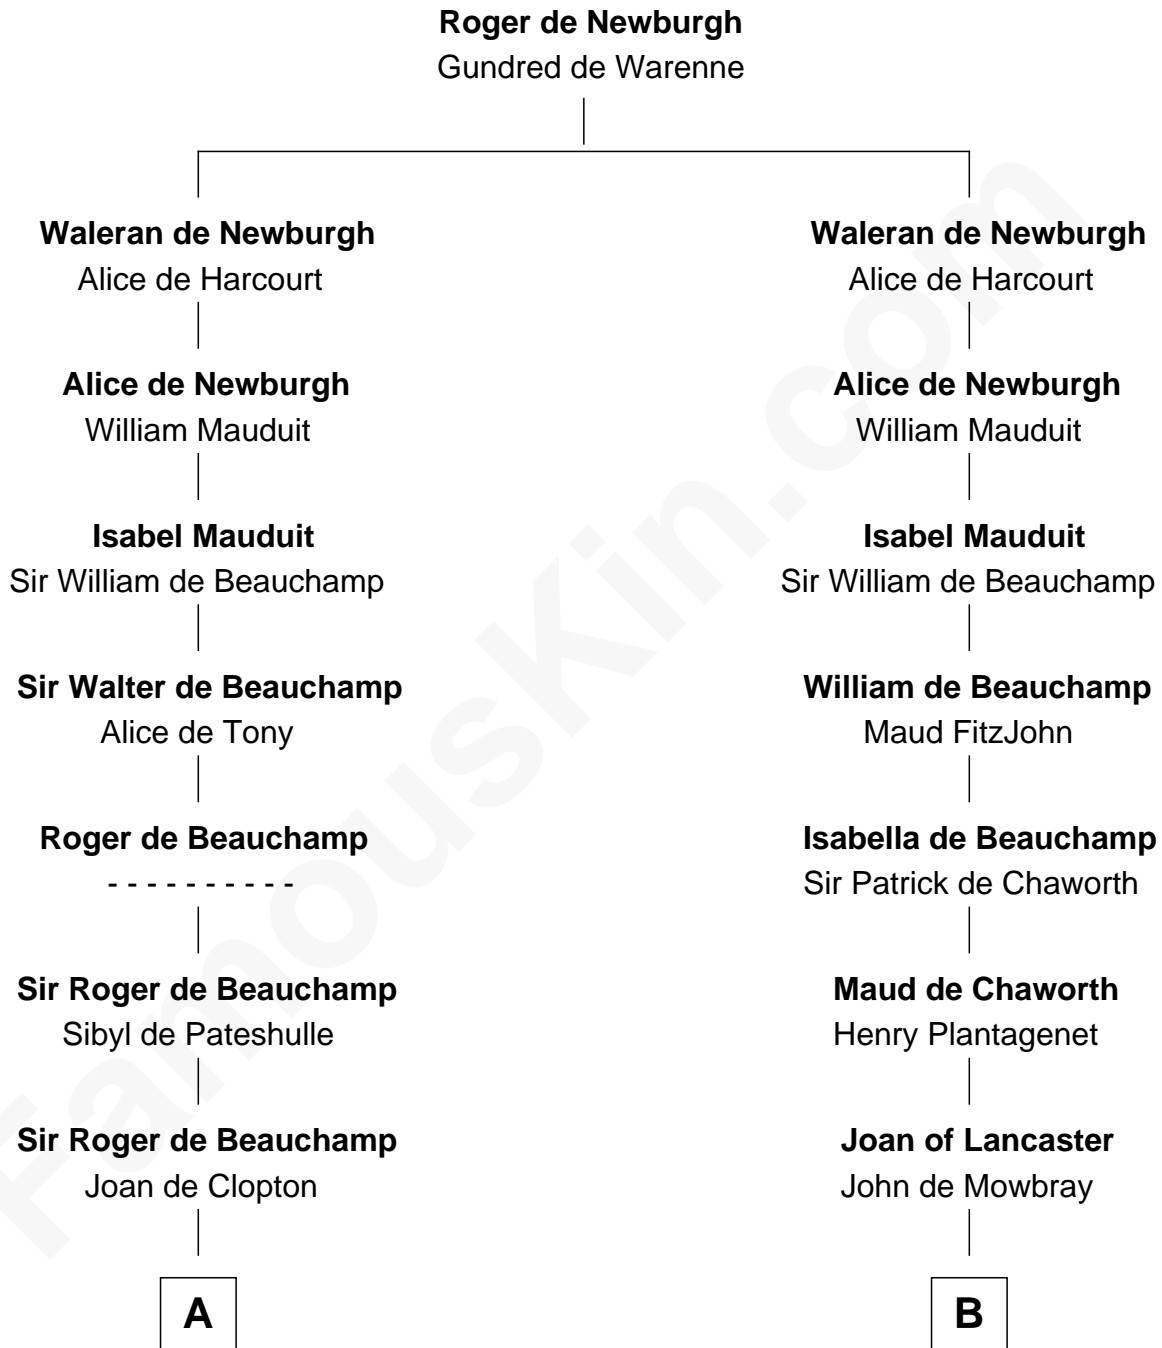

FamousKin.com
Relationship Chart of
William C. C. Claiborne
1st Governor of Louisiana

13th cousin 7 times removed of

Catherine Howard
5th Wife of King Henry VIII

C

—
Thomas Claiborne

Ann Fox

—
Nathaniel Claiborne

Jane Cole

—
William Claiborne

Mary Leigh

—
William C. C. Claiborne

1st Governor of Louisiana

FamousKin.com