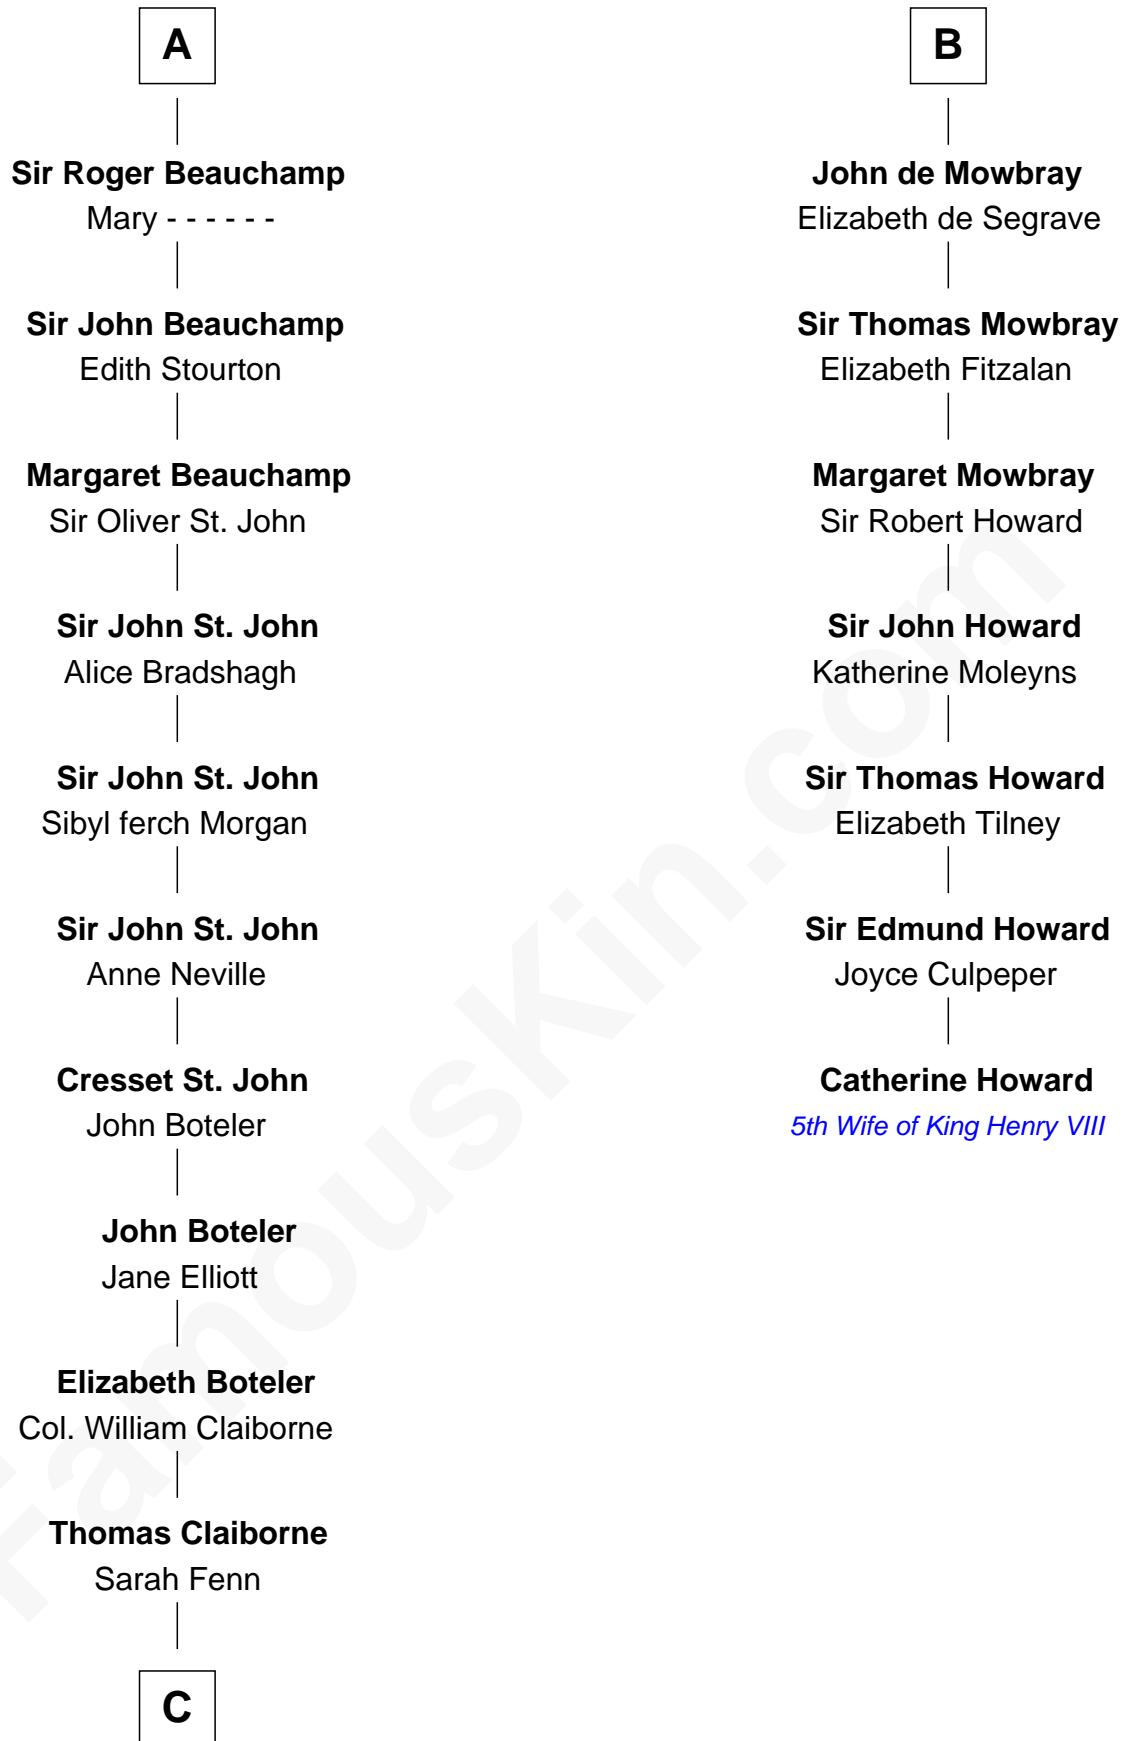

FamousKin.com
Relationship Chart of
William C. C. Claiborne
1st Governor of Louisiana

13th cousin 7 times removed of

Catherine Howard
5th Wife of King Henry VIII

C

—
Thomas Claiborne

Ann Fox

—
Nathaniel Claiborne

Jane Cole

—
William Claiborne

Mary Leigh

—
William C. C. Claiborne

1st Governor of Louisiana

FamousKin.com