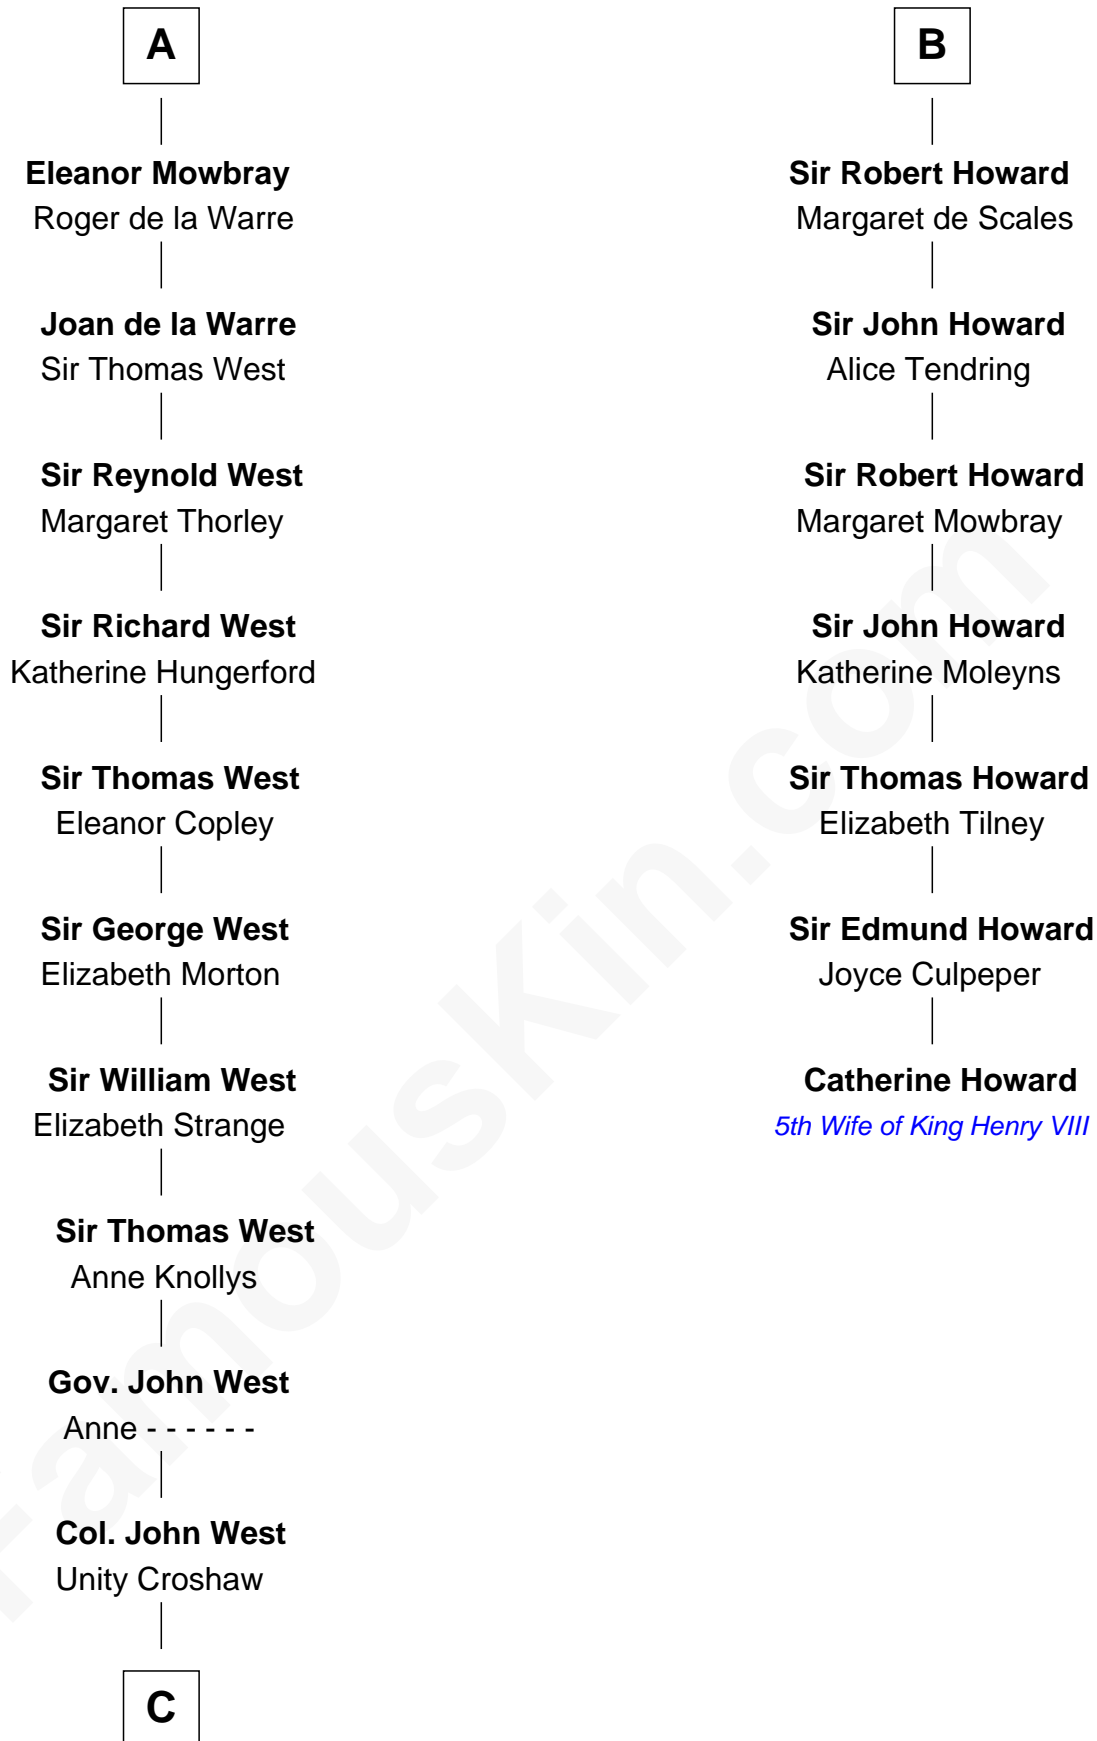

FamousKin.com
Relationship Chart of
William C. C. Claiborne
1st Governor of Louisiana

13th cousin 8 times removed of
Catherine Howard
5th Wife of King Henry VIII

C

Ann West

Henry Fox

Ann Fox

Thomas Claiborne

Nathaniel Claiborne

Jane Cole

William Claiborne

Mary Leigh

William C. C. Claiborne

1st Governor of Louisiana