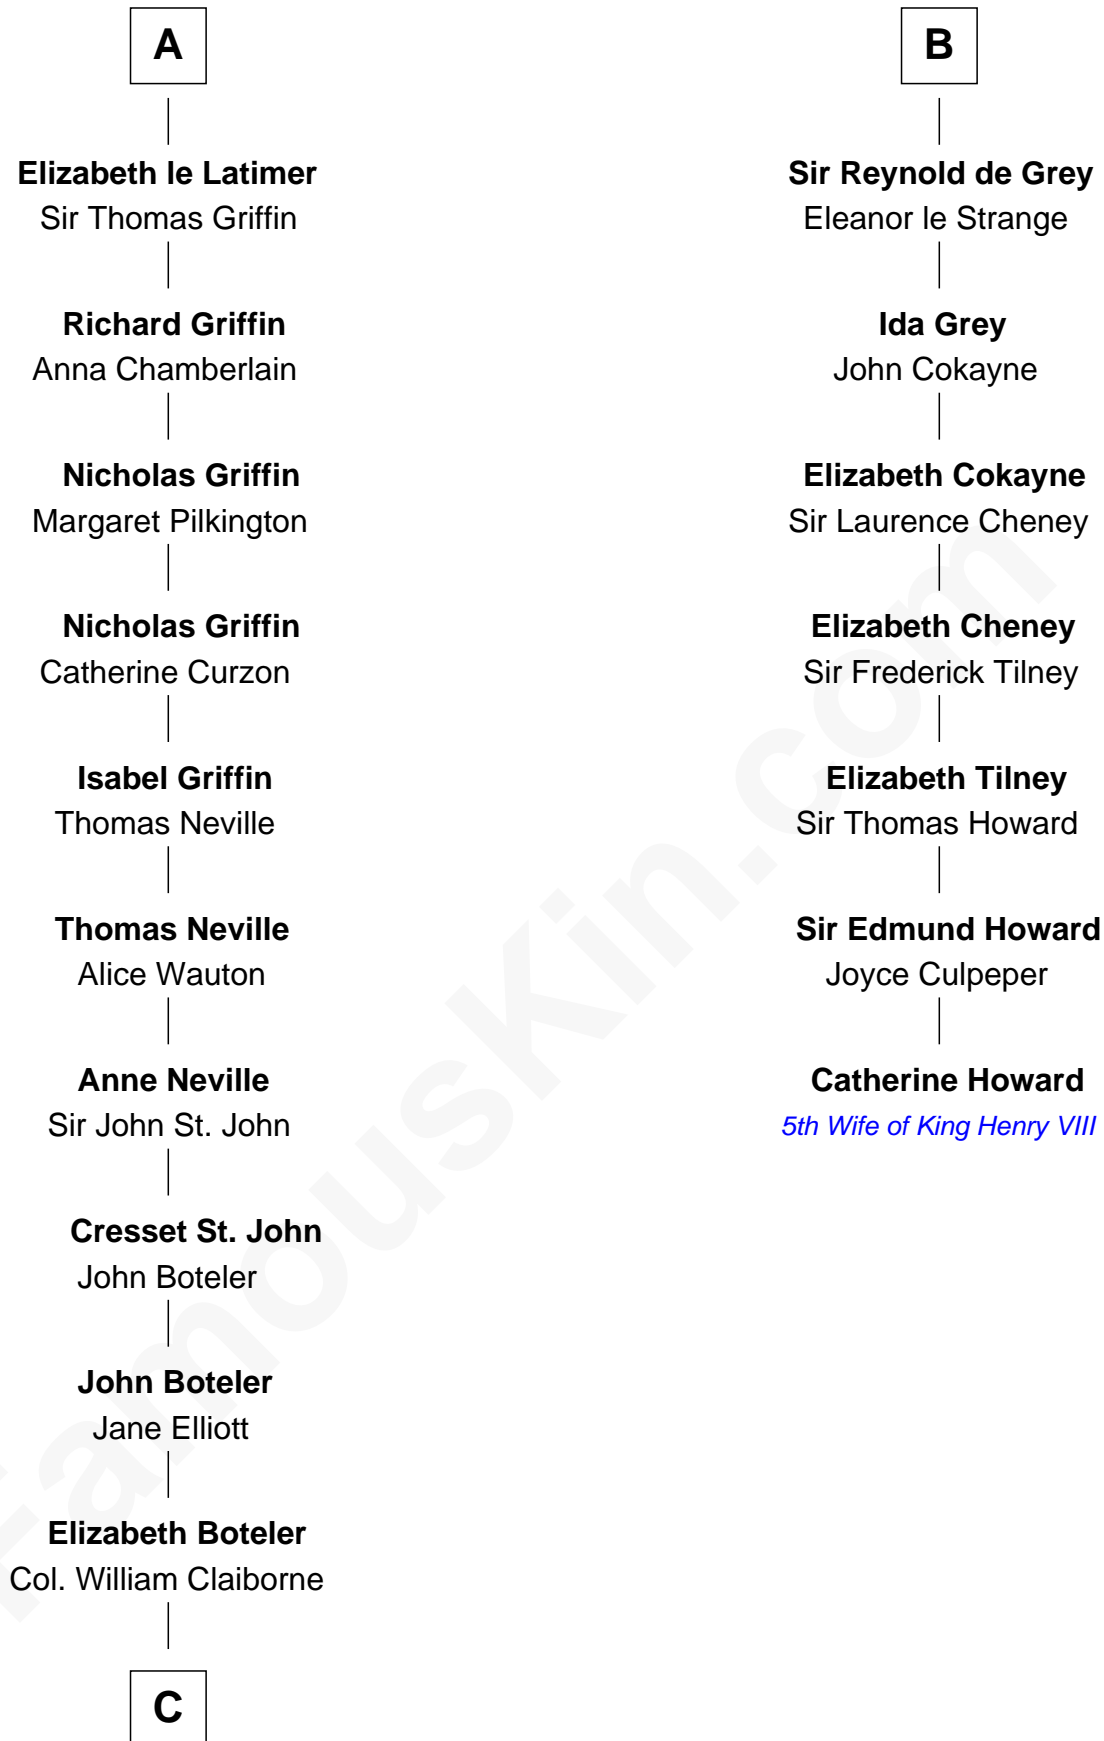

FamousKin.com
Relationship Chart of
William C. C. Claiborne
1st Governor of Louisiana

13th cousin 8 times removed of
Catherine Howard
5th Wife of King Henry VIII

C

Thomas Claiborne

Sarah Fenn

Thomas Claiborne

Ann Fox

Nathaniel Claiborne

Jane Cole

William Claiborne

Mary Leigh

William C. C. Claiborne

1st Governor of Louisiana