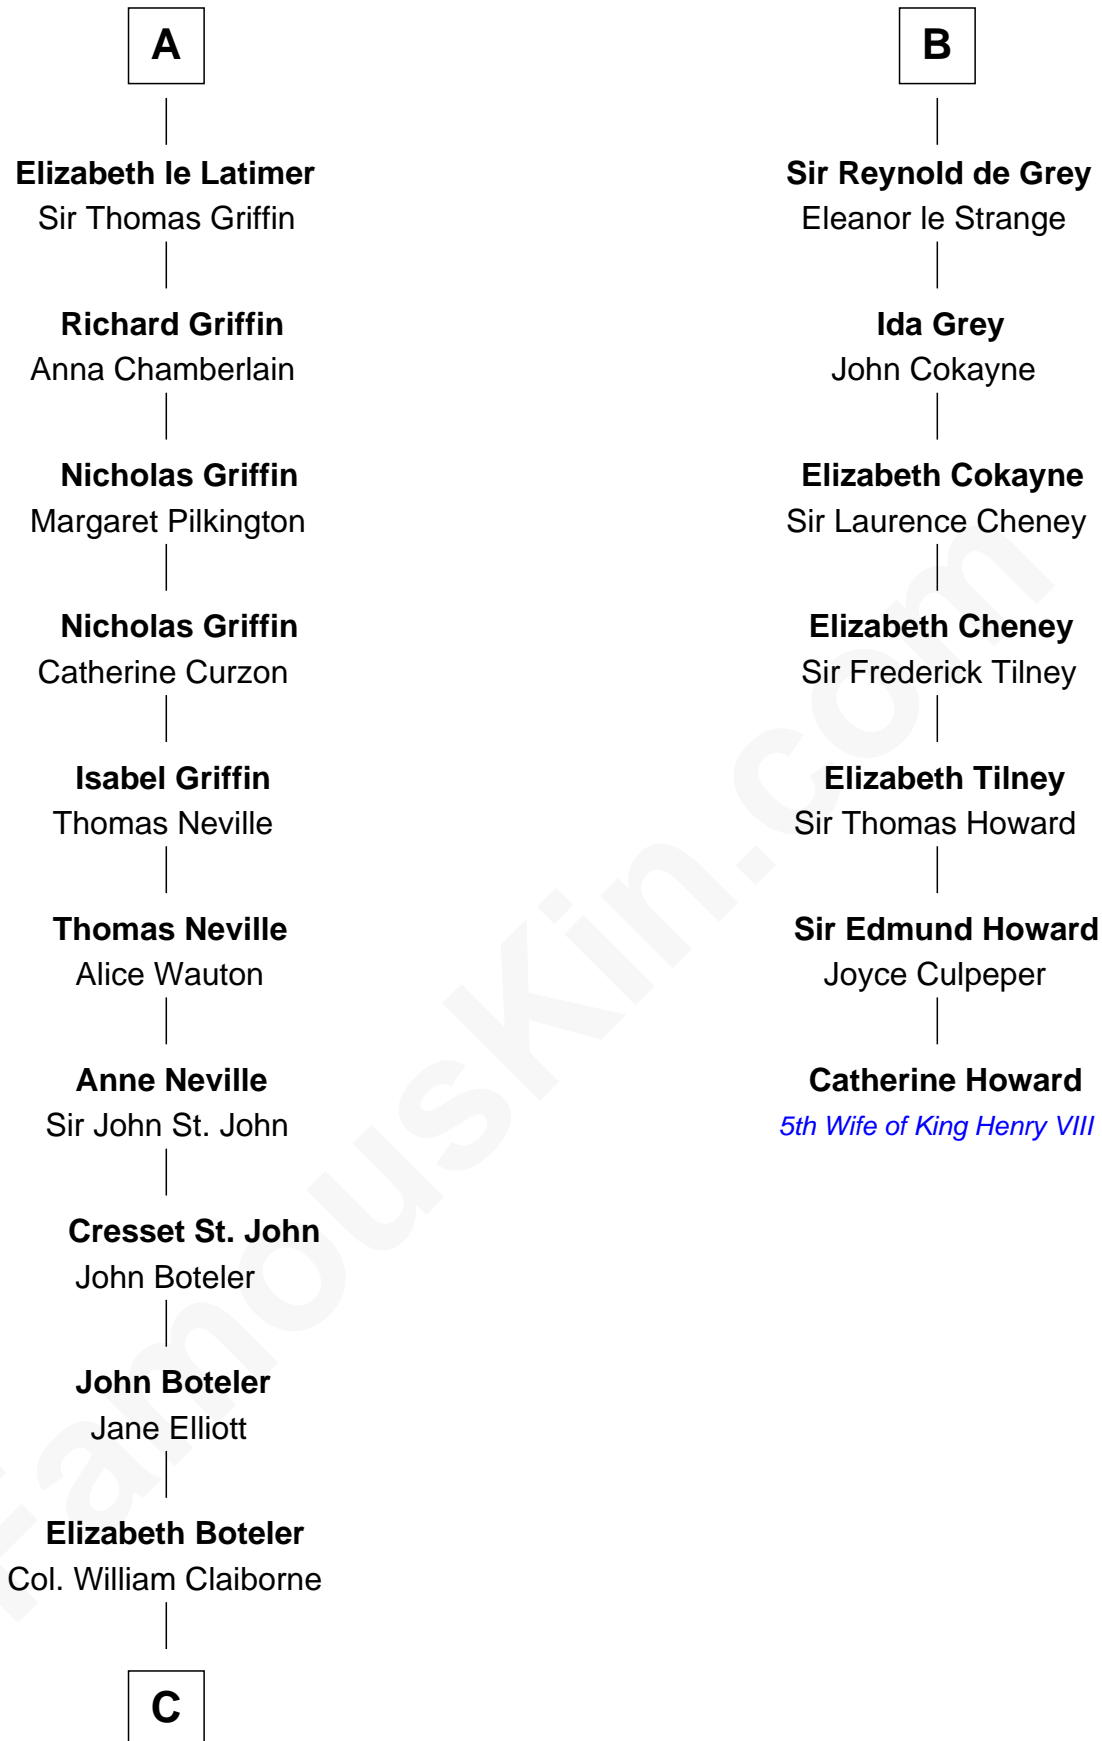

FamousKin.com
Relationship Chart of
William C. C. Claiborne
1st Governor of Louisiana

13th cousin 8 times removed of
Catherine Howard
5th Wife of King Henry VIII

Hugh I of Vermandois
 Adèle of Vermandois