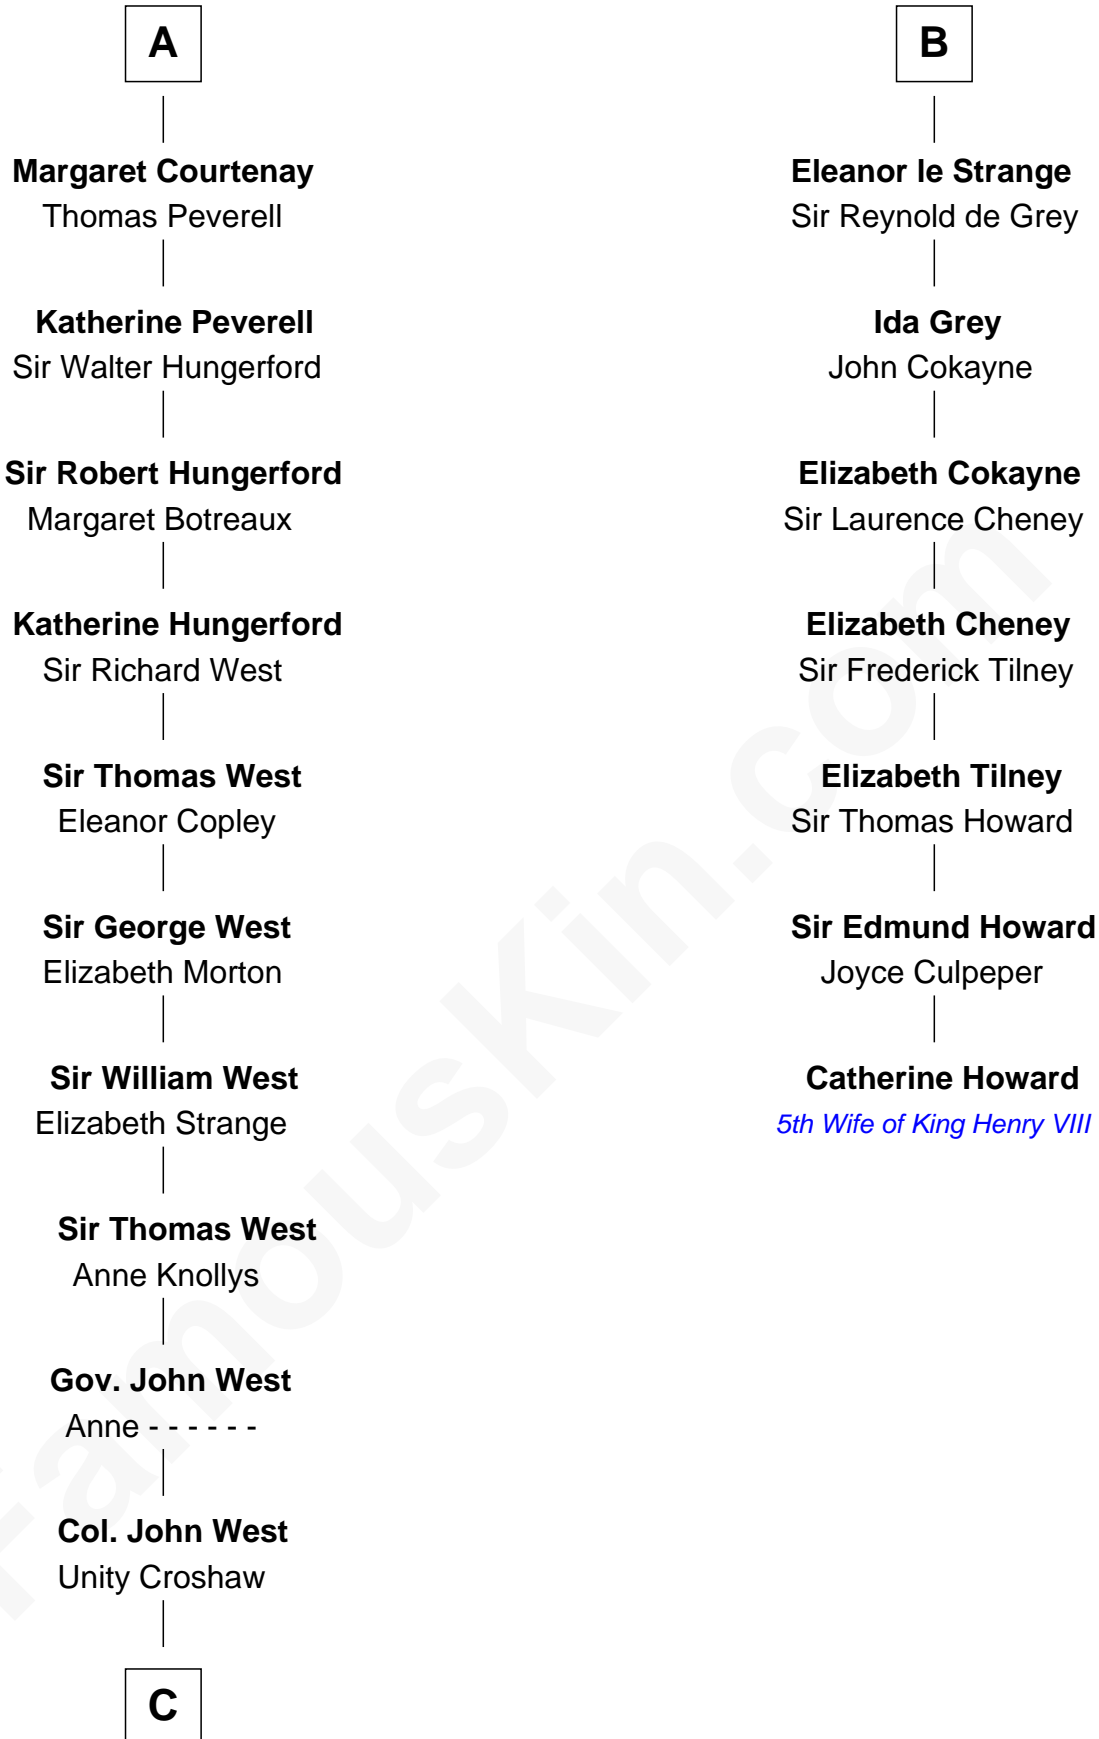

FamousKin.com
Relationship Chart of
William C. C. Claiborne
1st Governor of Louisiana

13th cousin 8 times removed of
Catherine Howard
5th Wife of King Henry VIII

C

—
Ann West

Henry Fox

—
Ann Fox

Thomas Claiborne

—
Nathaniel Claiborne

Jane Cole

—
William Claiborne

Mary Leigh

—
William C. C. Claiborne

1st Governor of Louisiana