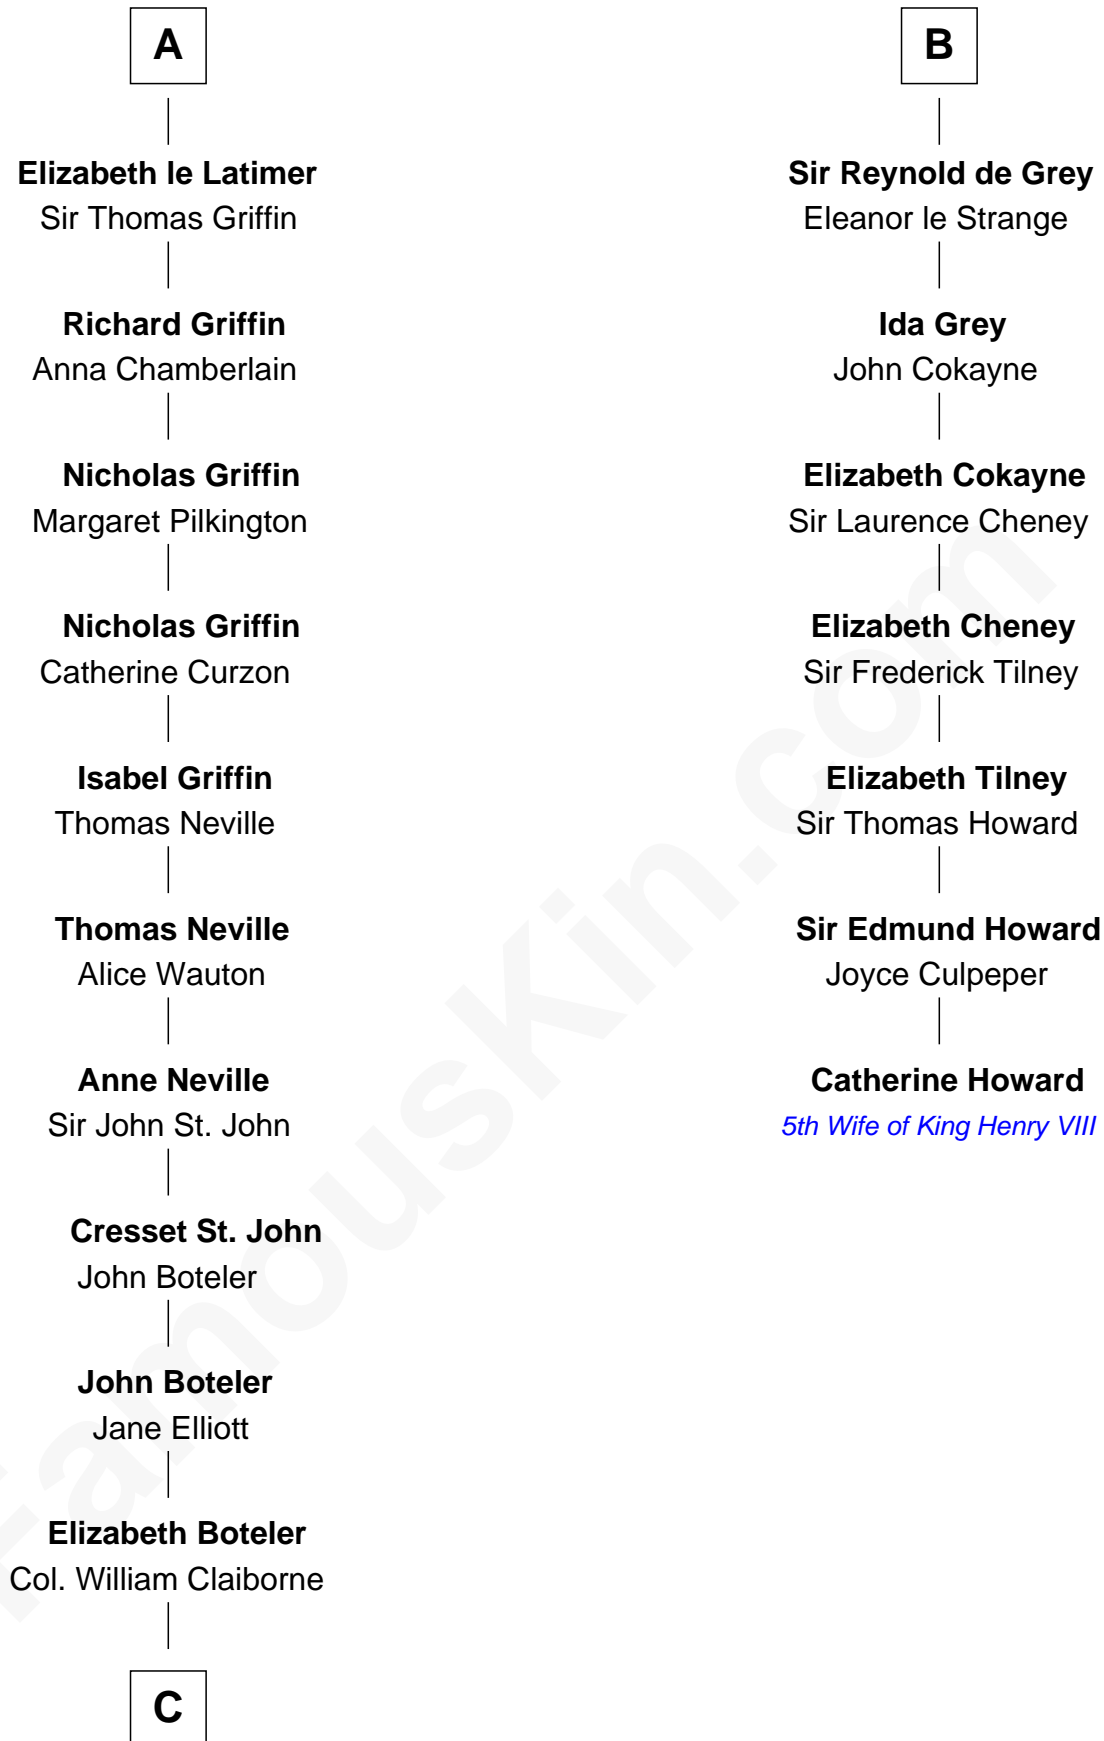

**FamousKin.com**  
**Relationship Chart of**  
**William C. C. Claiborne**  
*1st Governor of Louisiana*

**13th cousin 8 times removed of**  
**Catherine Howard**  
*5th Wife of King Henry VIII*

**C**

Thomas Claiborne

Sarah Fenn

Thomas Claiborne

Ann Fox

Nathaniel Claiborne

Jane Cole

William Claiborne

Mary Leigh

**William C. C. Claiborne**