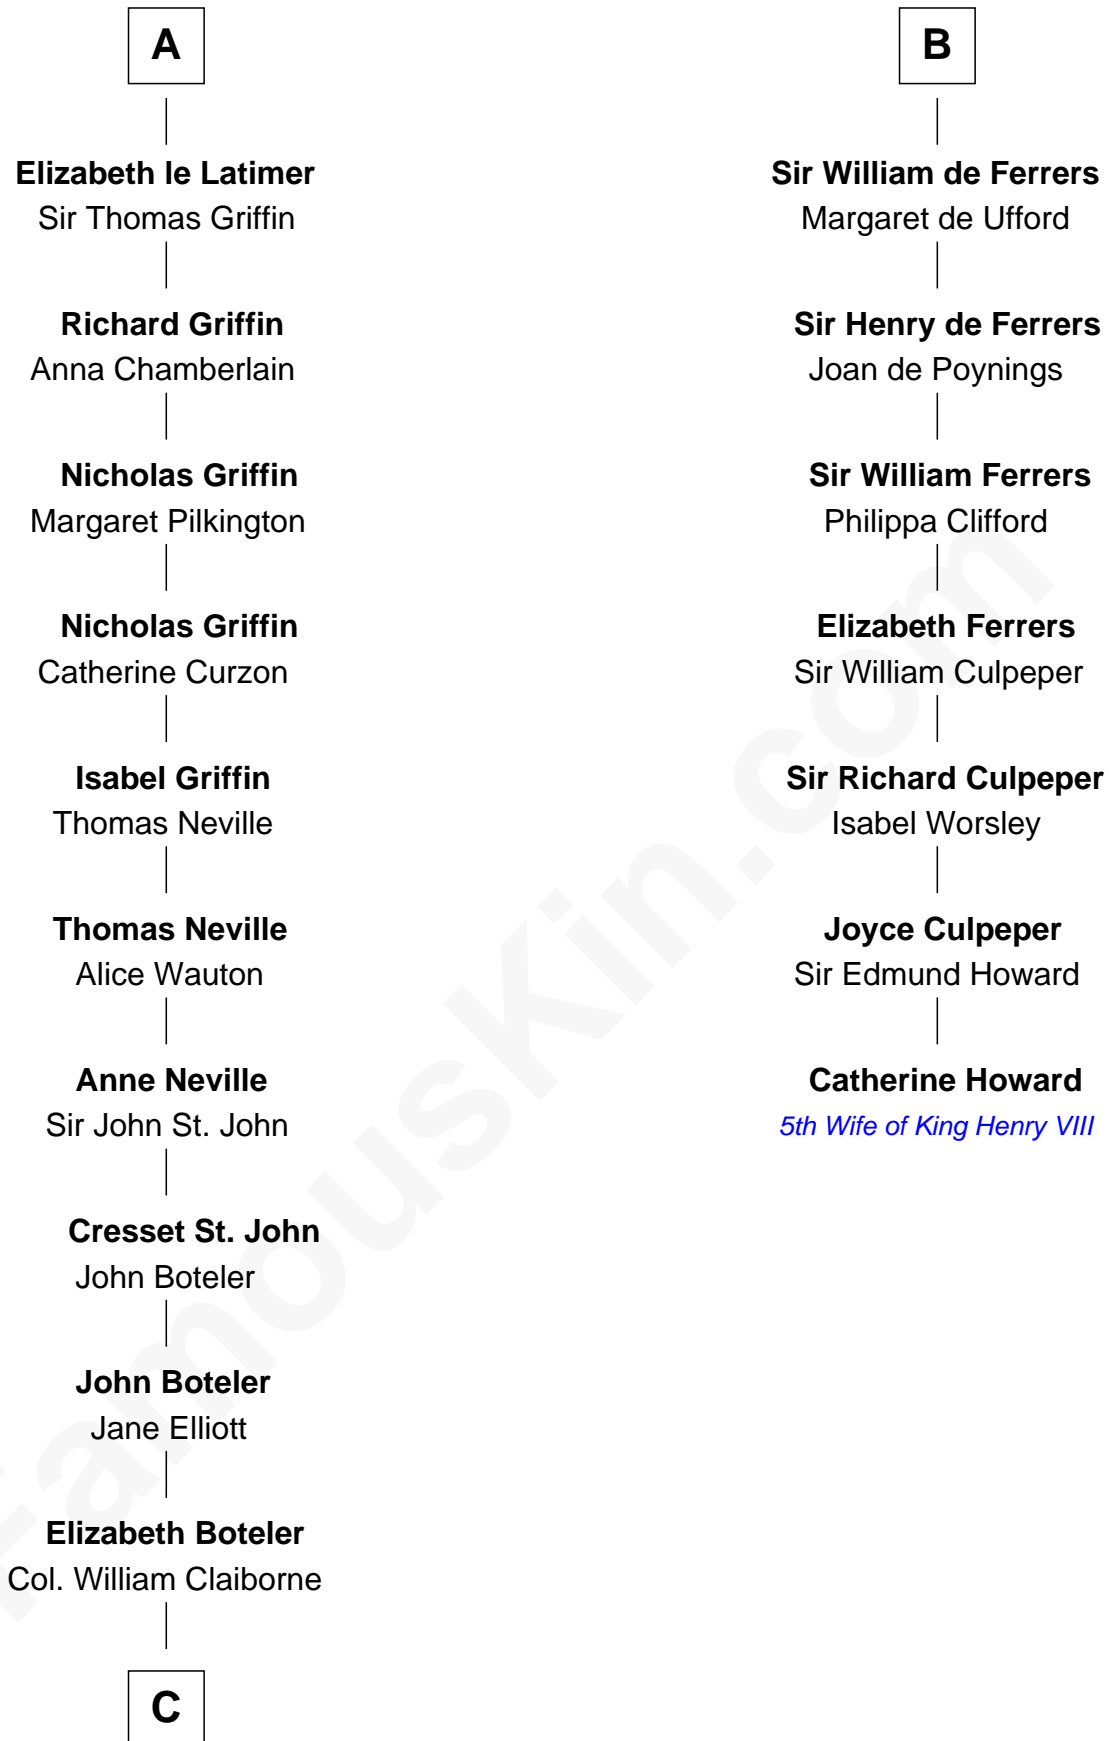

**FamousKin.com**  
**Relationship Chart of**  
**William C. C. Claiborne**  
*1st Governor of Louisiana*

**13th cousin 8 times removed of**  
**Catherine Howard**  
*5th Wife of King Henry VIII*

**Uhtred of Galloway**  
 Gunnild of Dunbar

**C**

Thomas Claiborne

Sarah Fenn

Thomas Claiborne

Ann Fox

Nathaniel Claiborne

Jane Cole

William Claiborne