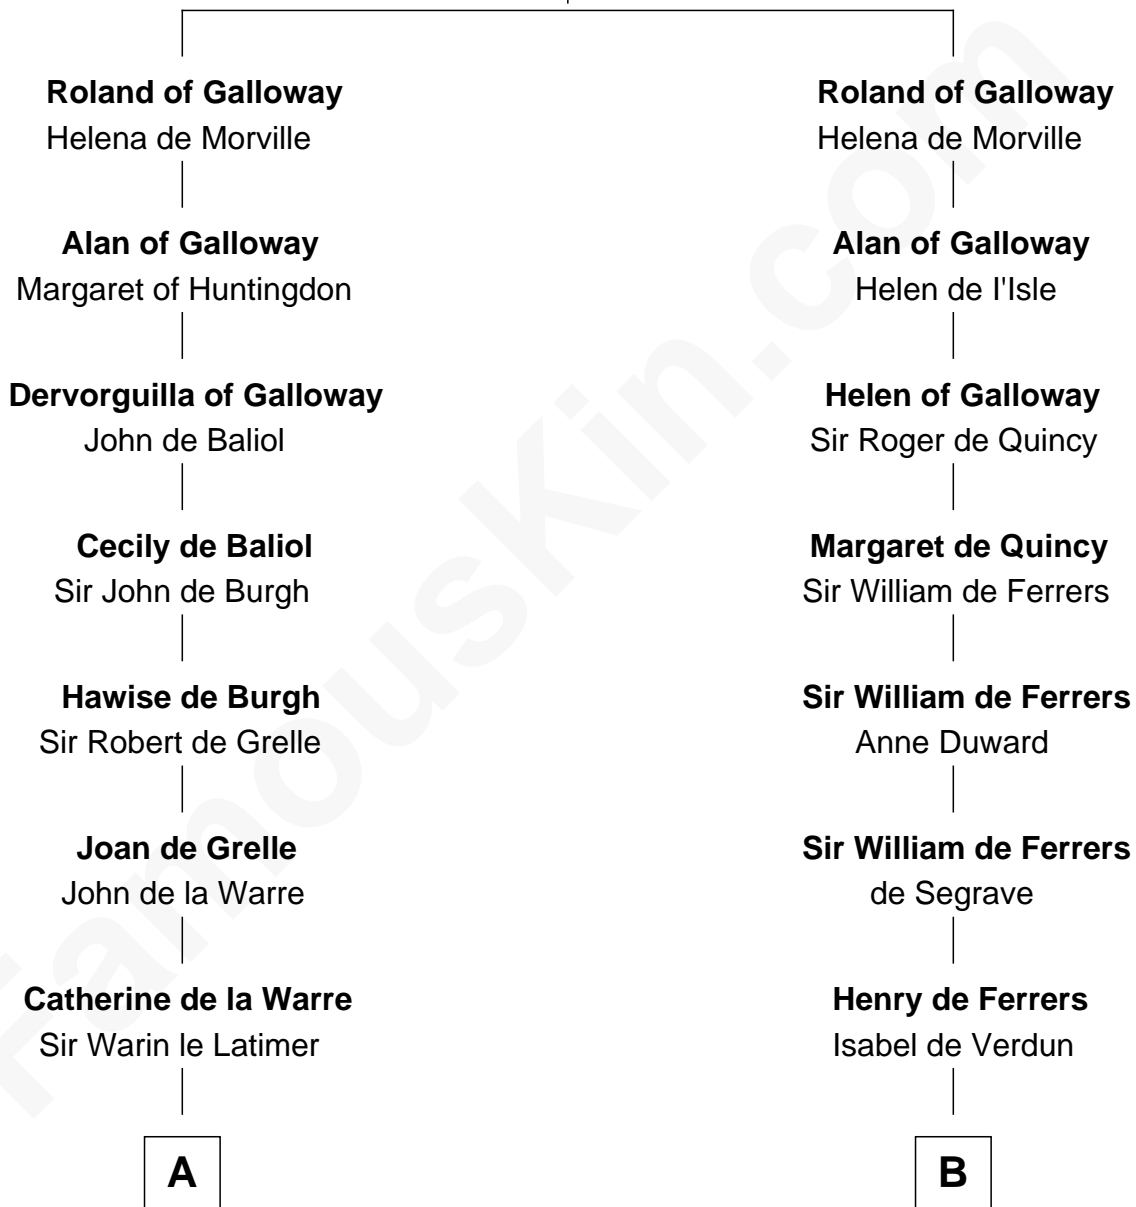

**FamousKin.com**  
**Relationship Chart of**  
**William C. C. Claiborne**  
*1st Governor of Louisiana*

**13th cousin 8 times removed of**  
**Catherine Howard**  
*5th Wife of King Henry VIII*

**Uhtred of Galloway**  
 Gunnild of Dunbar

**C**

Thomas Claiborne

Sarah Fenn

Thomas Claiborne

Ann Fox

Nathaniel Claiborne

Jane Cole

William Claiborne

Mary Leigh

**William C. C. Claiborne**

*1st Governor of Louisiana*