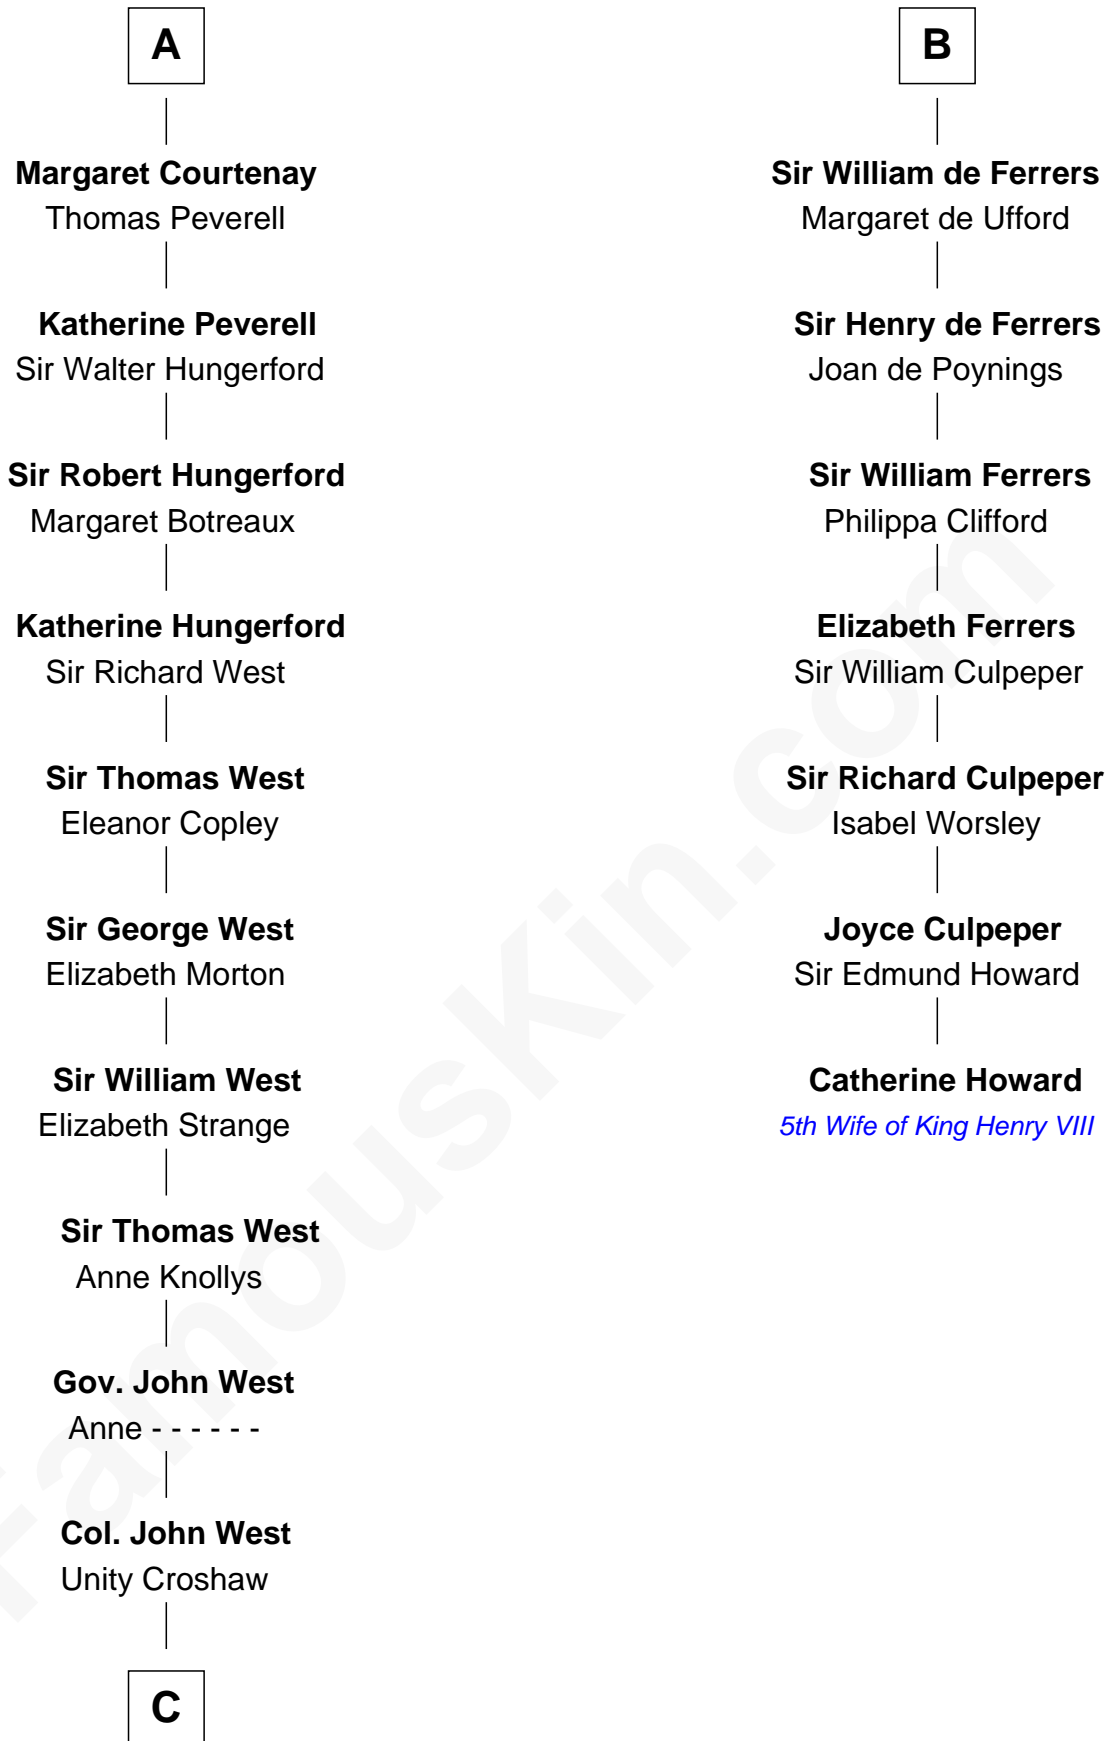

FamousKin.com
Relationship Chart of
William C. C. Claiborne
1st Governor of Louisiana

13th cousin 8 times removed of
Catherine Howard
5th Wife of King Henry VIII

Hugh de Grantmesnil

C

—
Ann West

Henry Fox

—
Ann Fox

Thomas Claiborne

—
Nathaniel Claiborne

Jane Cole

—
William Claiborne

Mary Leigh

—
William C. C. Claiborne

1st Governor of Louisiana