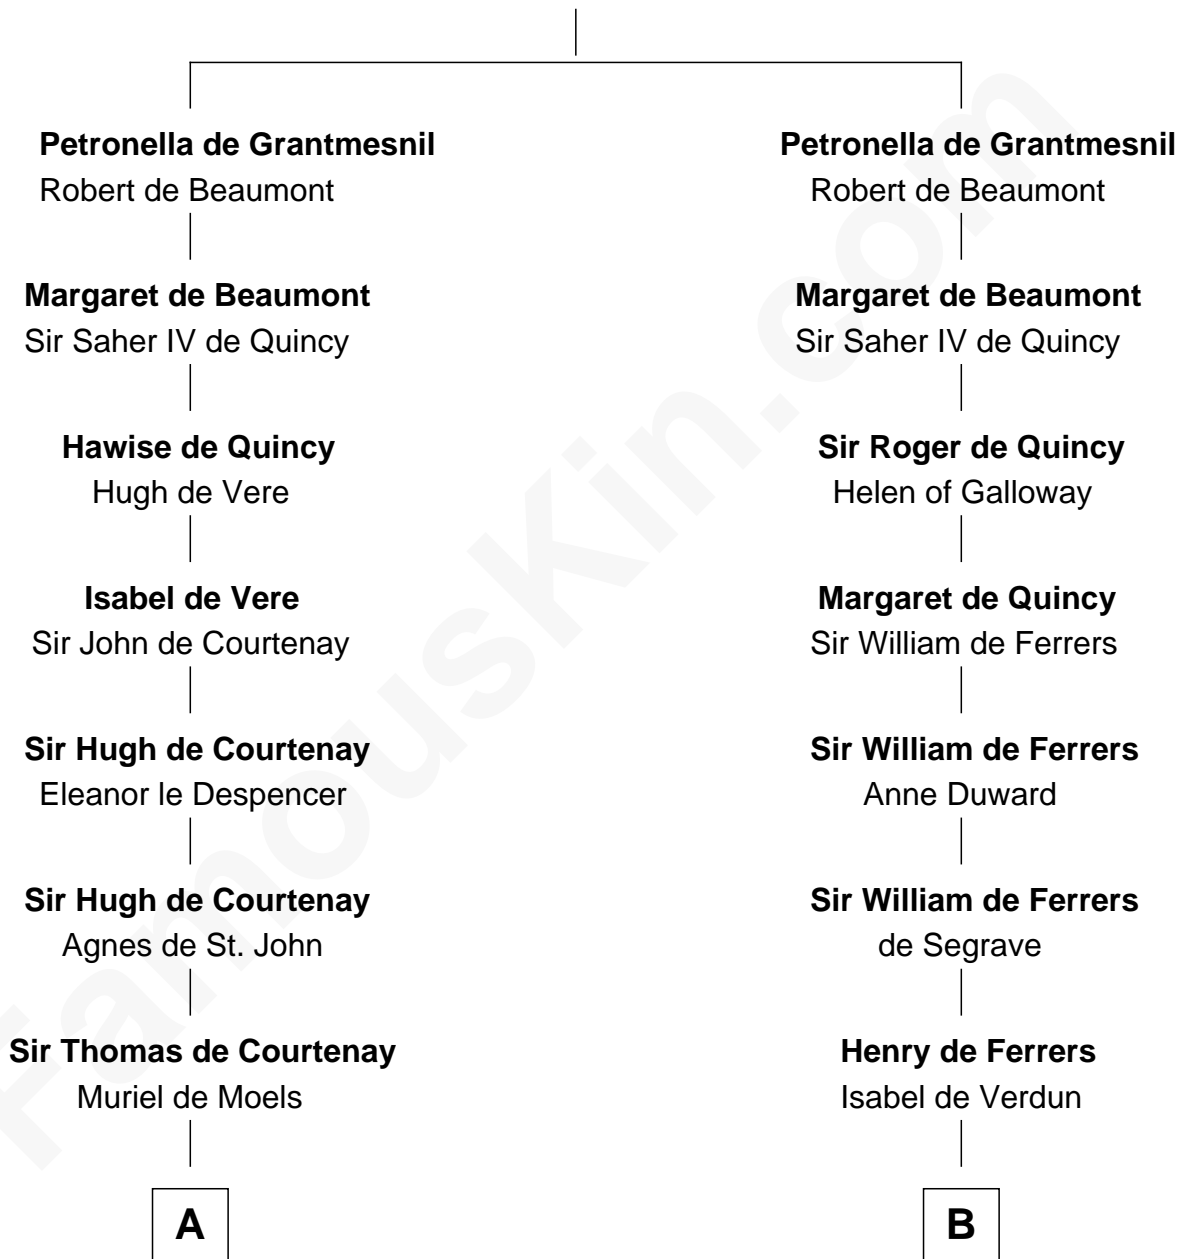

FamousKin.com
Relationship Chart of
William C. C. Claiborne
1st Governor of Louisiana

13th cousin 8 times removed of
Catherine Howard
5th Wife of King Henry VIII

Hugh de Grantmesnil

C

—
Ann West

Henry Fox

—
Ann Fox

Thomas Claiborne

—
Nathaniel Claiborne

Jane Cole

—
William Claiborne

Mary Leigh

—
William C. C. Claiborne

1st Governor of Louisiana