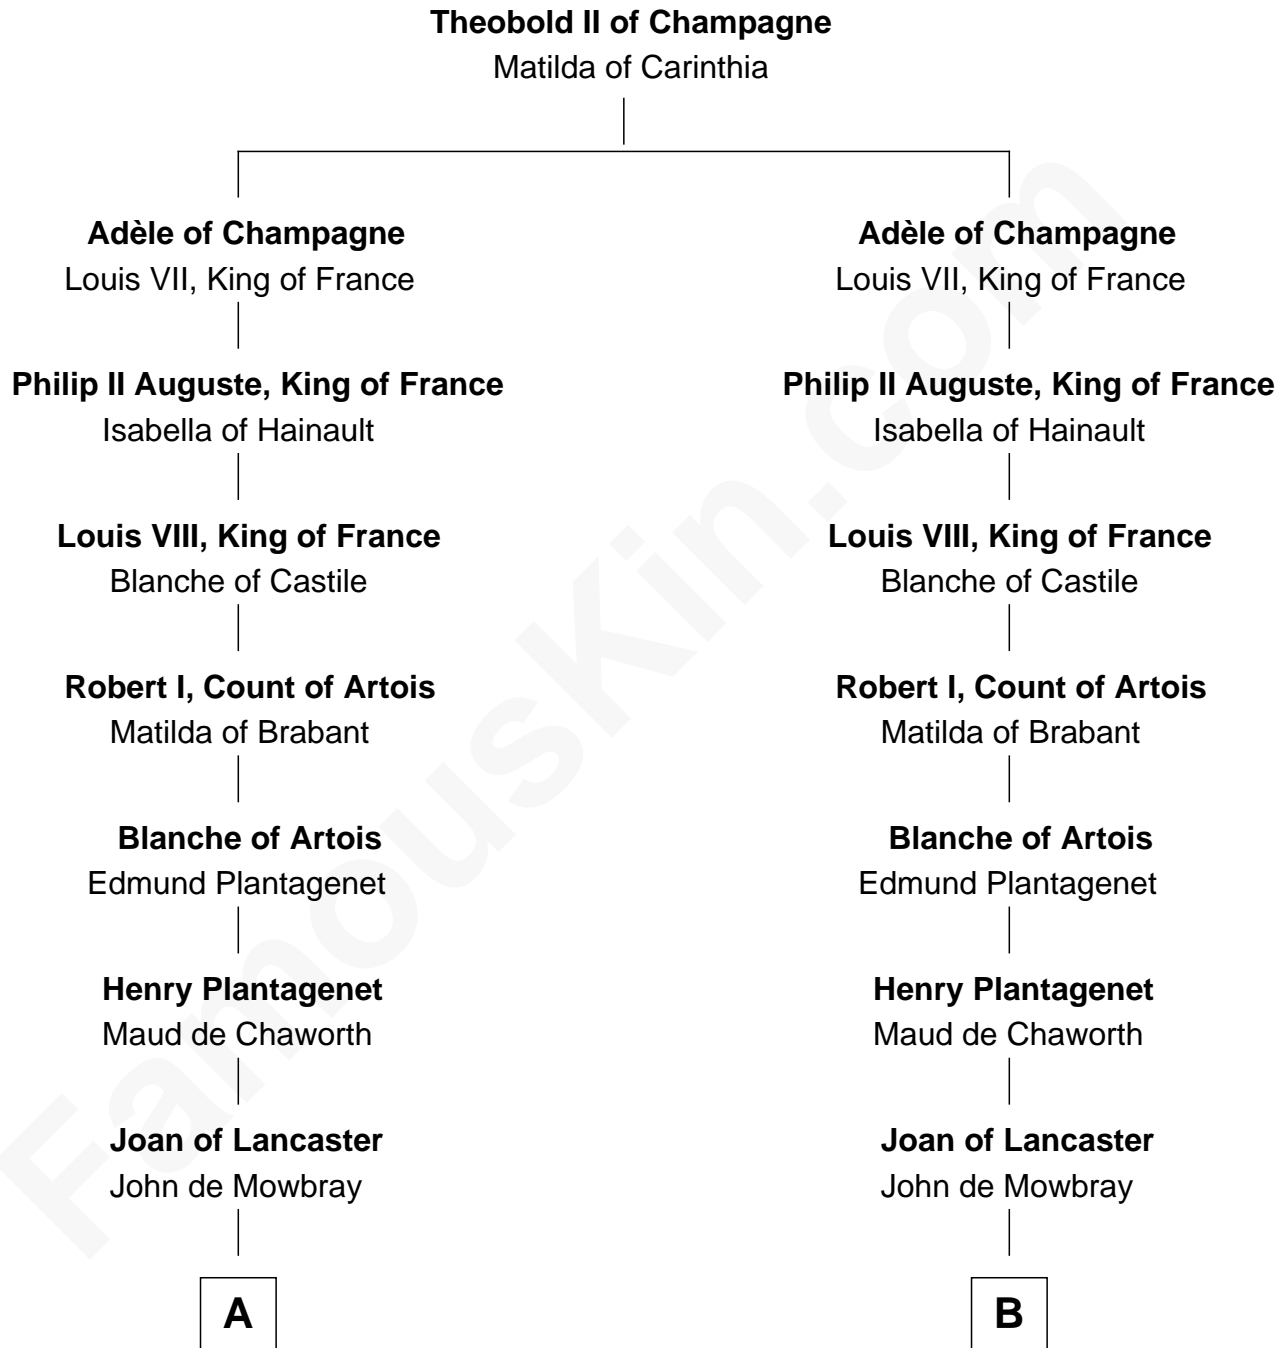

FamousKin.com Relationship Chart of

William C. C. Claiborne

1st Governor of Louisiana

13th cousin 8 times removed of

Catherine Howard

5th Wife of King Henry VIII

C

Ann West

Henry Fox

Ann Fox

Thomas Claiborne

Nathaniel Claiborne

Jane Cole

William Claiborne

Mary Leigh

William C. C. Claiborne

1st Governor of Louisiana