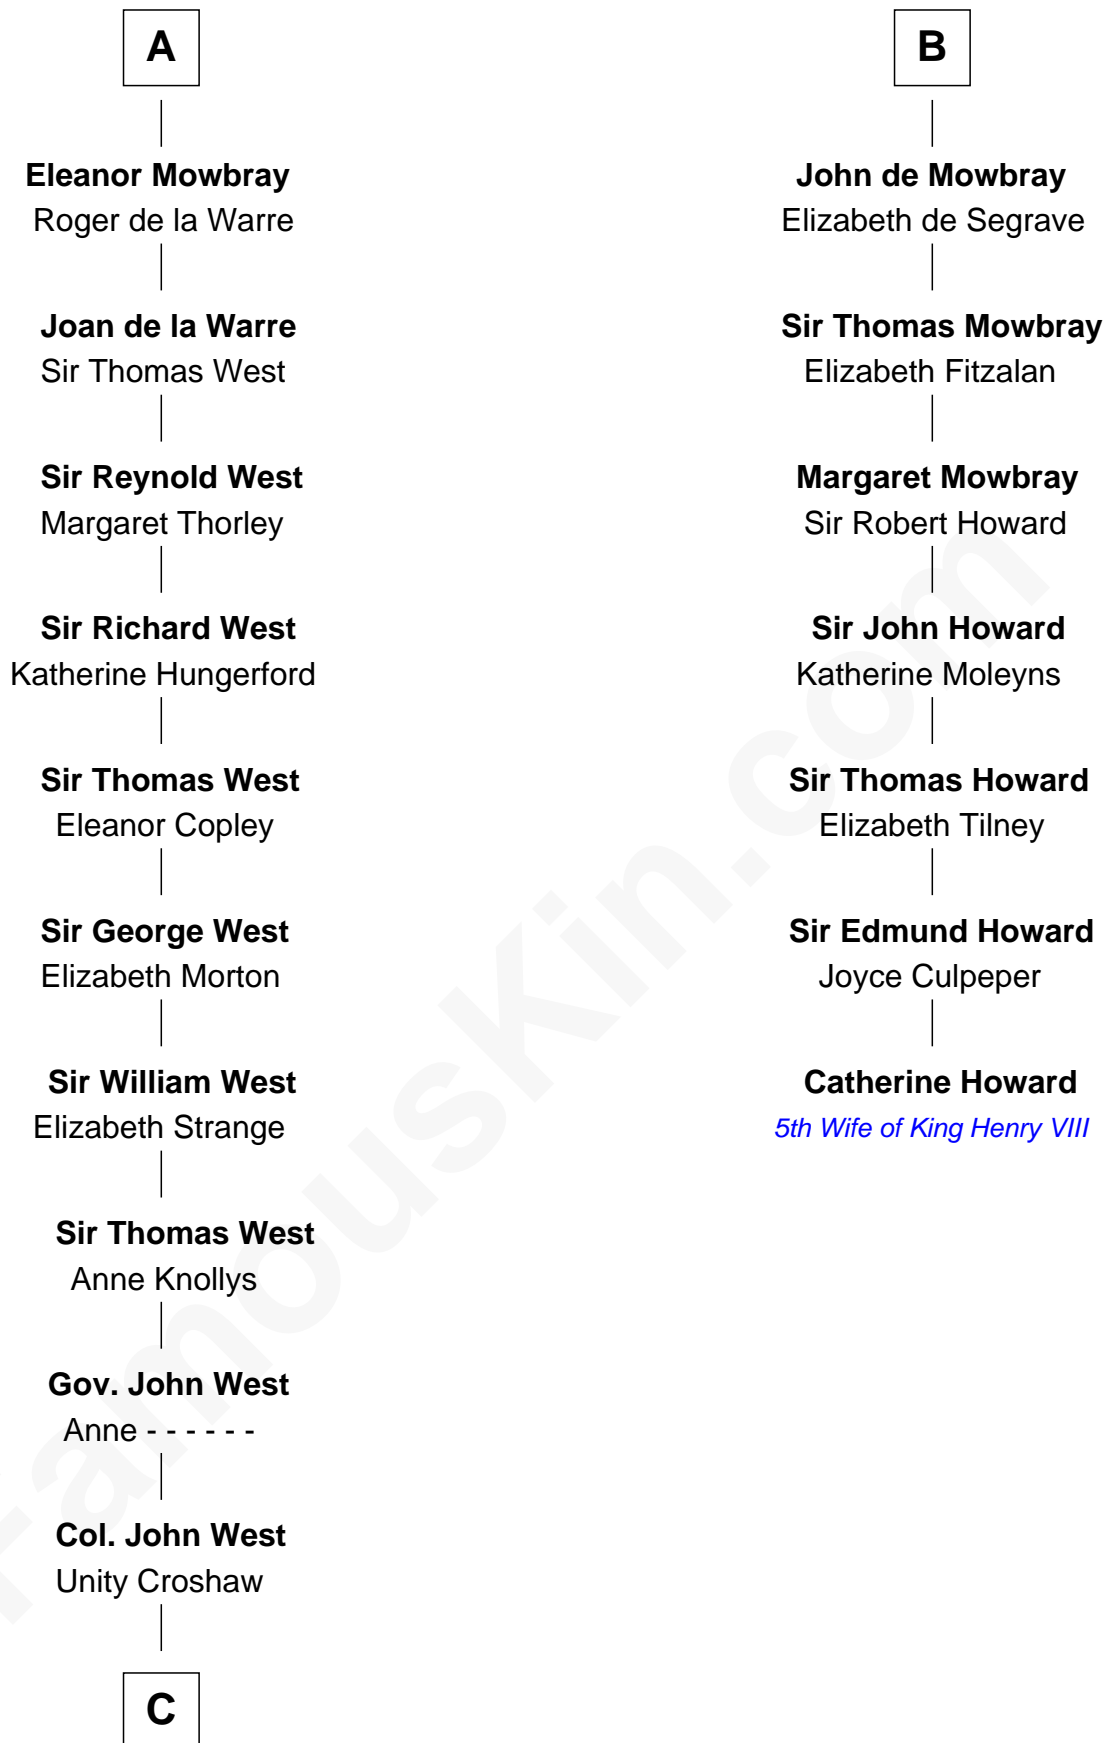

FamousKin.com Relationship Chart of

William C. C. Claiborne

1st Governor of Louisiana

13th cousin 8 times removed of

Catherine Howard

5th Wife of King Henry VIII

C

Ann West

Henry Fox

Ann Fox

Thomas Claiborne

Nathaniel Claiborne

Jane Cole

William Claiborne

Mary Leigh

William C. C. Claiborne