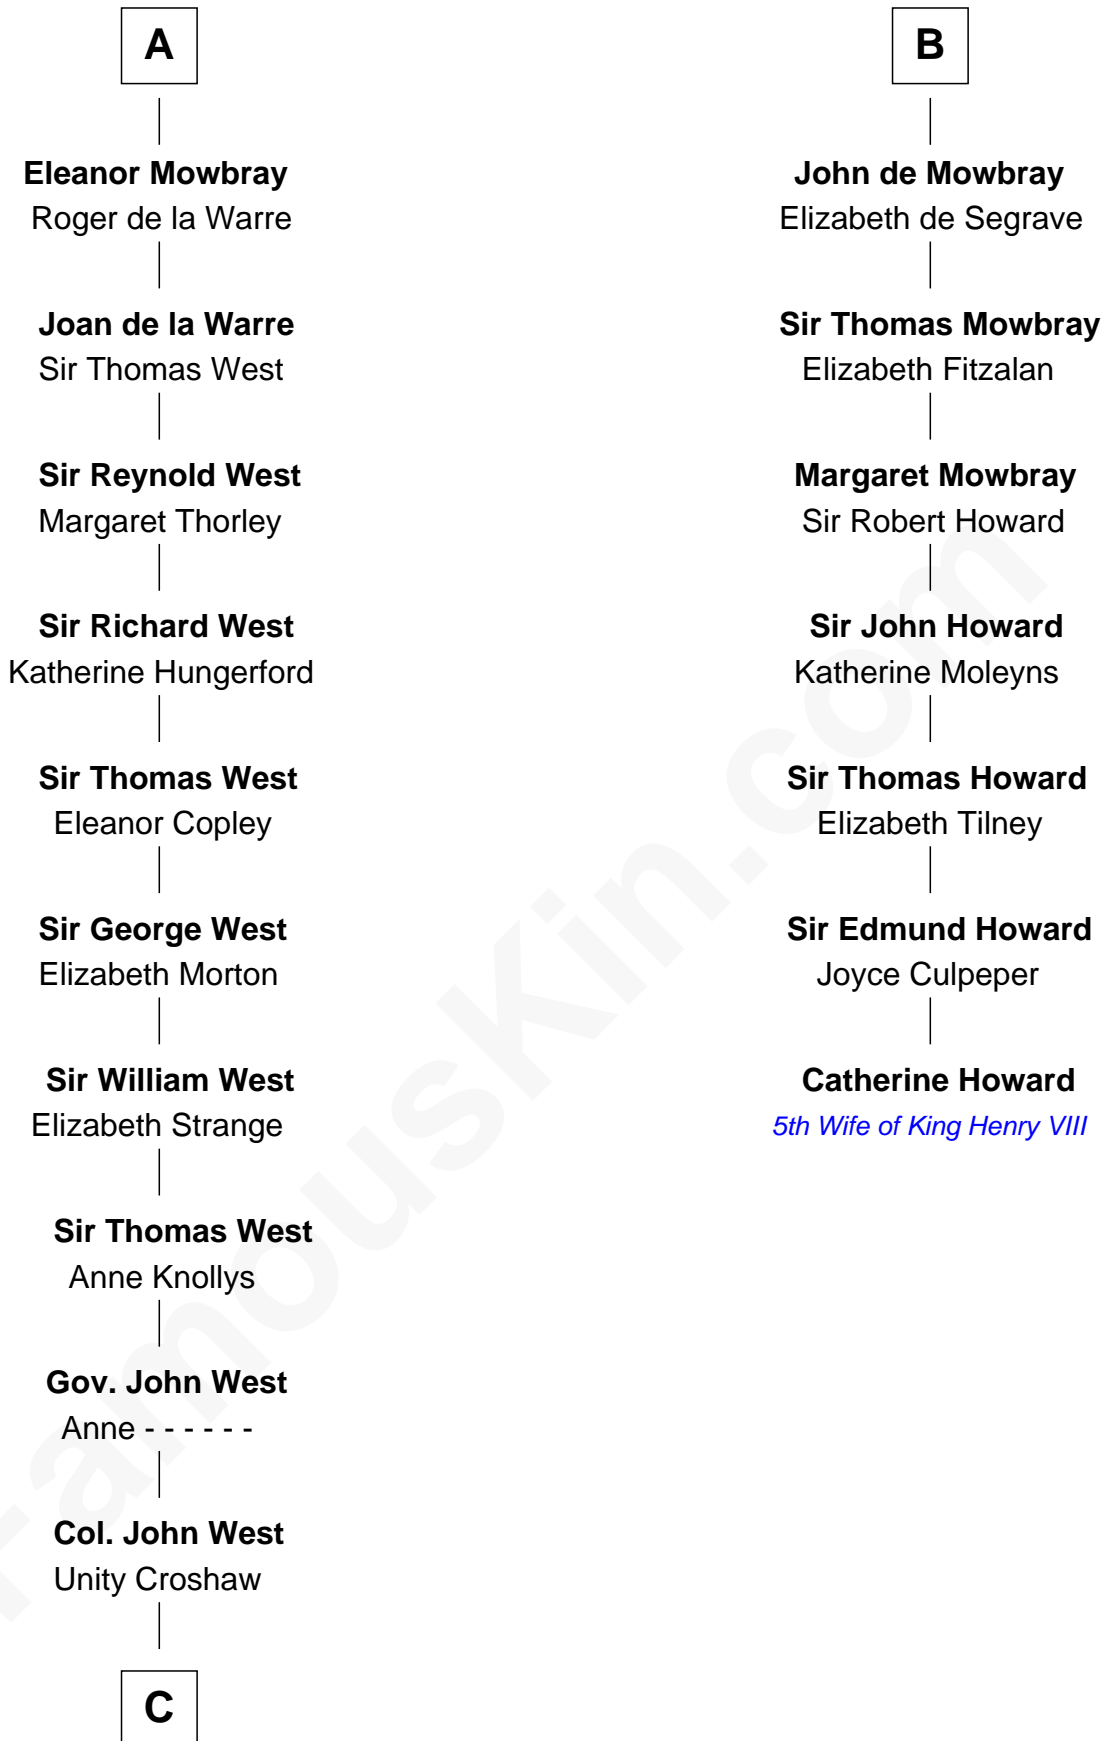

**FamousKin.com**  
**Relationship Chart of**  
**William C. C. Claiborne**  
*1st Governor of Louisiana*

**13th cousin 8 times removed of**

**Catherine Howard**  
*5th Wife of King Henry VIII*

**C**

—  
**Ann West**

Henry Fox

—  
**Ann Fox**

Thomas Claiborne

—  
**Nathaniel Claiborne**

Jane Cole

—  
**William Claiborne**

Mary Leigh

—  
**William C. C. Claiborne**