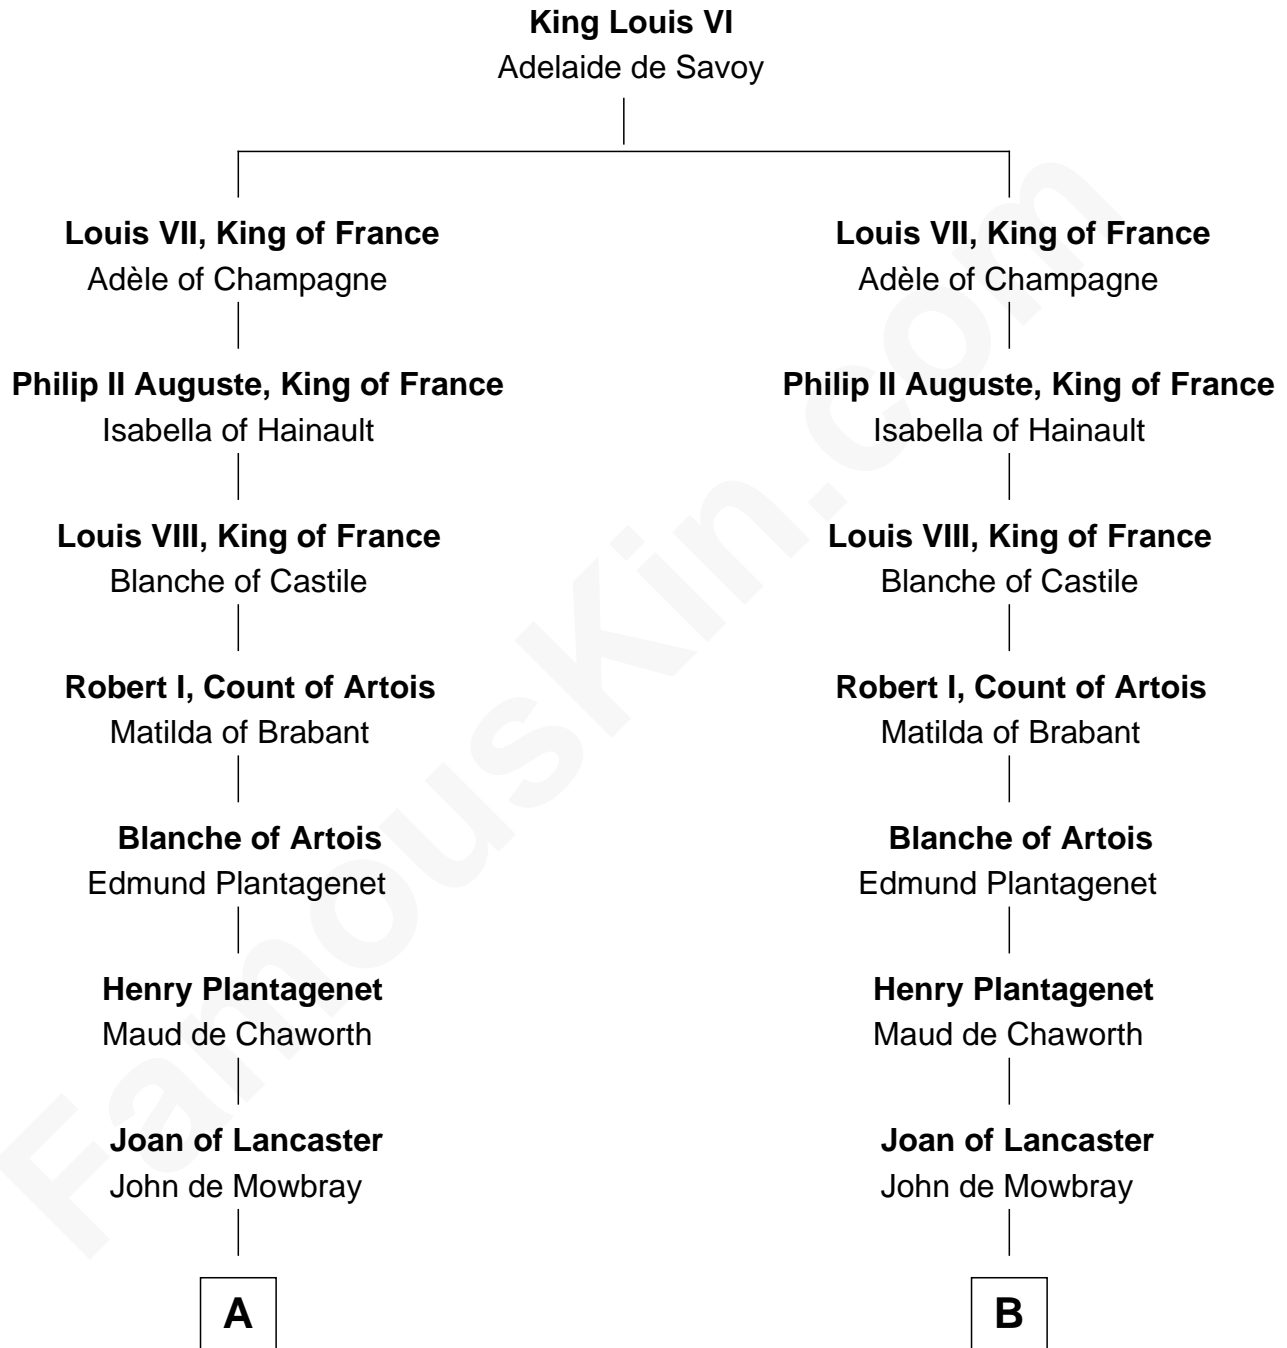

**FamousKin.com**  
**Relationship Chart of**  
**William C. C. Claiborne**  
*1st Governor of Louisiana*

**13th cousin 8 times removed of**

**Catherine Howard**  
*5th Wife of King Henry VIII*

**C**

—  
**Ann West**

Henry Fox

—  
**Ann Fox**

Thomas Claiborne

—  
**Nathaniel Claiborne**

Jane Cole

—  
**William Claiborne**

Mary Leigh

—  
**William C. C. Claiborne**

*1st Governor of Louisiana*