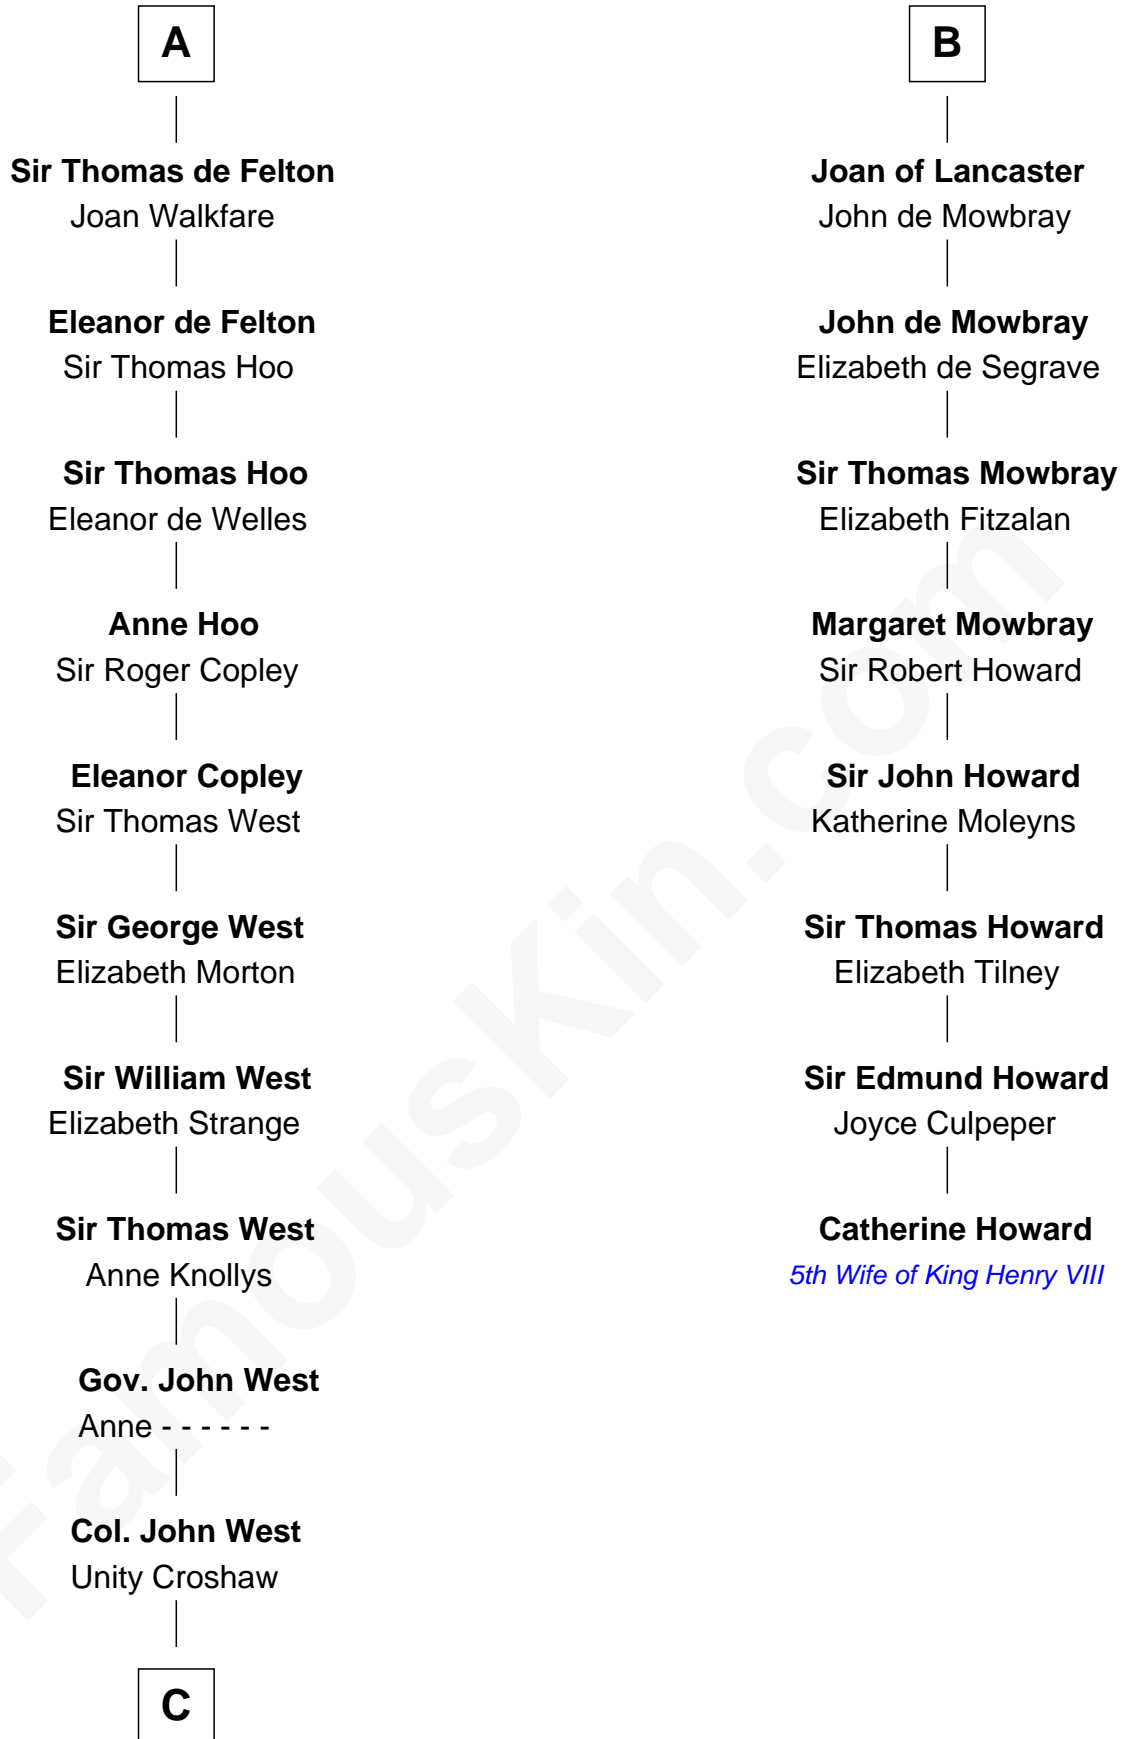

# FamousKin.com Relationship Chart of

**William C. C. Claiborne**

*1st Governor of Louisiana*

14th cousin 7 times removed of

**Catherine Howard**

*5th Wife of King Henry VIII*

**Gottfried I, Count of Louvain**

Ide de Chiny

**C**

Ann West

Henry Fox

Ann Fox

Thomas Claiborne

Nathaniel Claiborne

Jane Cole