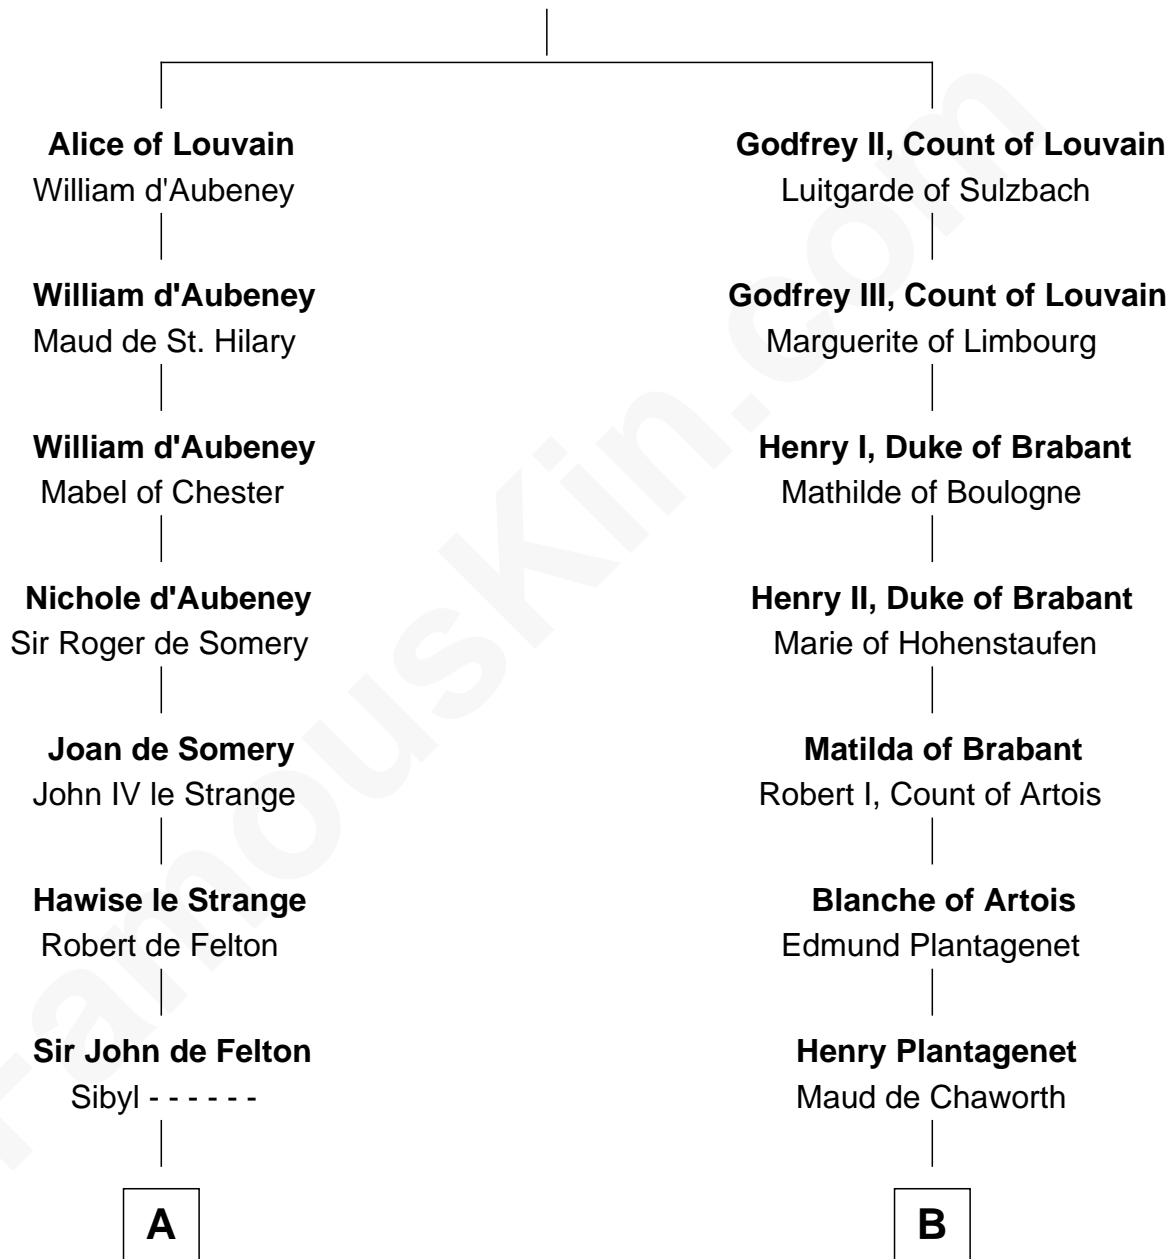

# FamousKin.com Relationship Chart of

**William C. C. Claiborne**

*1st Governor of Louisiana*

14th cousin 7 times removed of

**Catherine Howard**

*5th Wife of King Henry VIII*

**Gottfried I, Count of Louvain**

Ide de Chiny

**C**

Ann West

Henry Fox

Ann Fox

Thomas Claiborne

Nathaniel Claiborne

Jane Cole

William Claiborne

Mary Leigh

**William C. C. Claiborne**

*1st Governor of Louisiana*

FamousKin.com