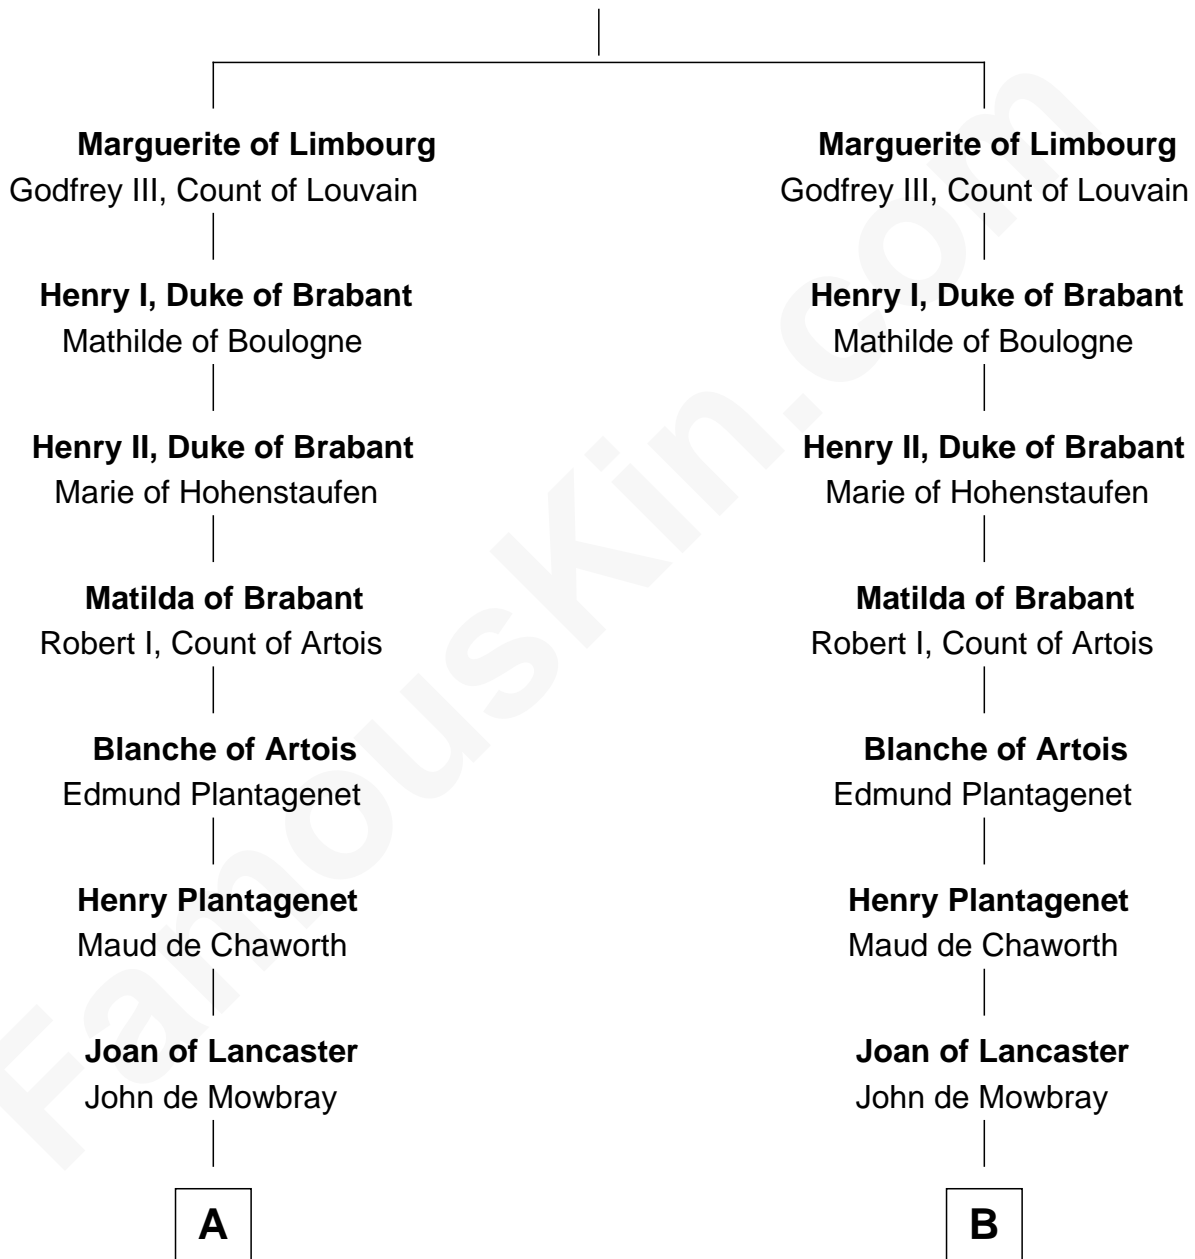

FamousKin.com
Relationship Chart of
William C. C. Claiborne
1st Governor of Louisiana

13th cousin 8 times removed of
Catherine Howard
5th Wife of King Henry VIII

Henry II, Duke of Limbourg

C

Ann West

Henry Fox

Ann Fox

Thomas Claiborne

Nathaniel Claiborne

Jane Cole

William Claiborne

Mary Leigh

William C. C. Claiborne

1st Governor of Louisiana

FamousKin.com