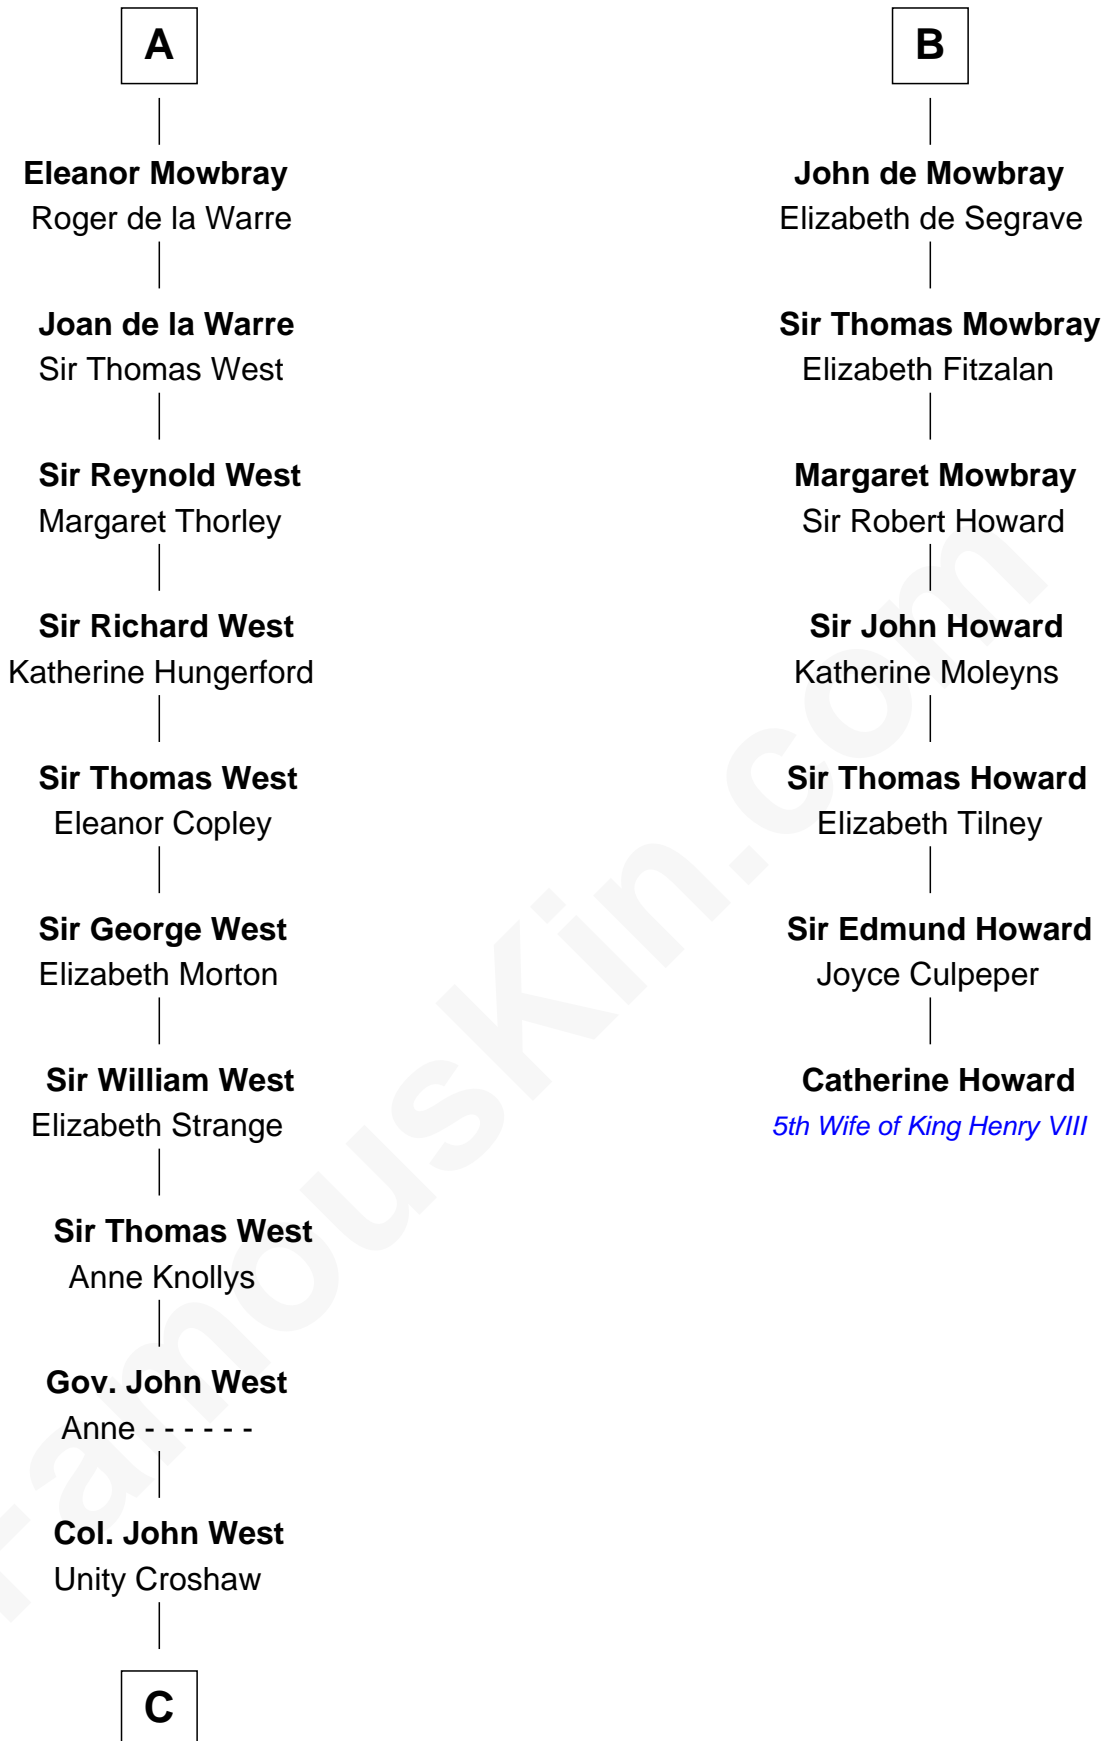

FamousKin.com
Relationship Chart of
William C. C. Claiborne
1st Governor of Louisiana

13th cousin 8 times removed of
Catherine Howard
5th Wife of King Henry VIII

Henry II, Duke of Limbourg

C

Ann West

Henry Fox