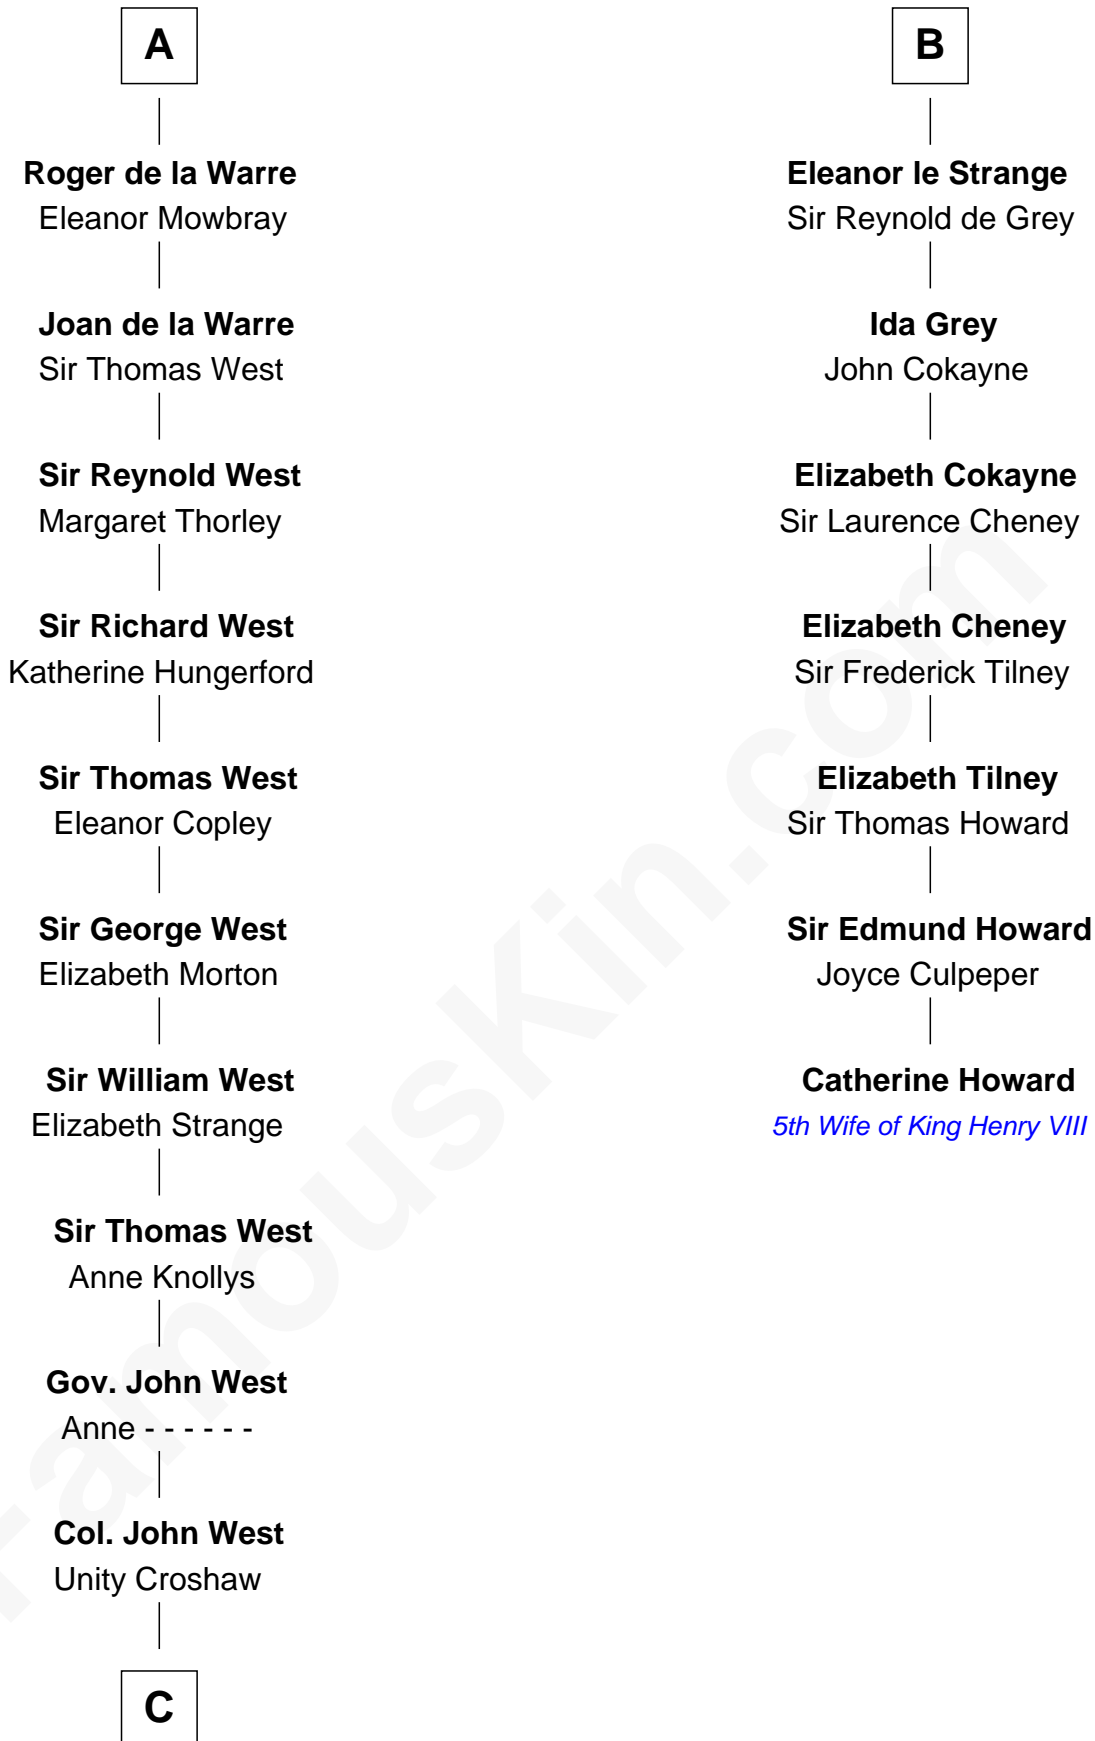

FamousKin.com
Relationship Chart of
William C. C. Claiborne
1st Governor of Louisiana

13th cousin 8 times removed of
Catherine Howard
5th Wife of King Henry VIII

C

—
Ann West

Henry Fox

—
Ann Fox

Thomas Claiborne

—
Nathaniel Claiborne

Jane Cole

—
William Claiborne

Mary Leigh

—
William C. C. Claiborne

1st Governor of Louisiana