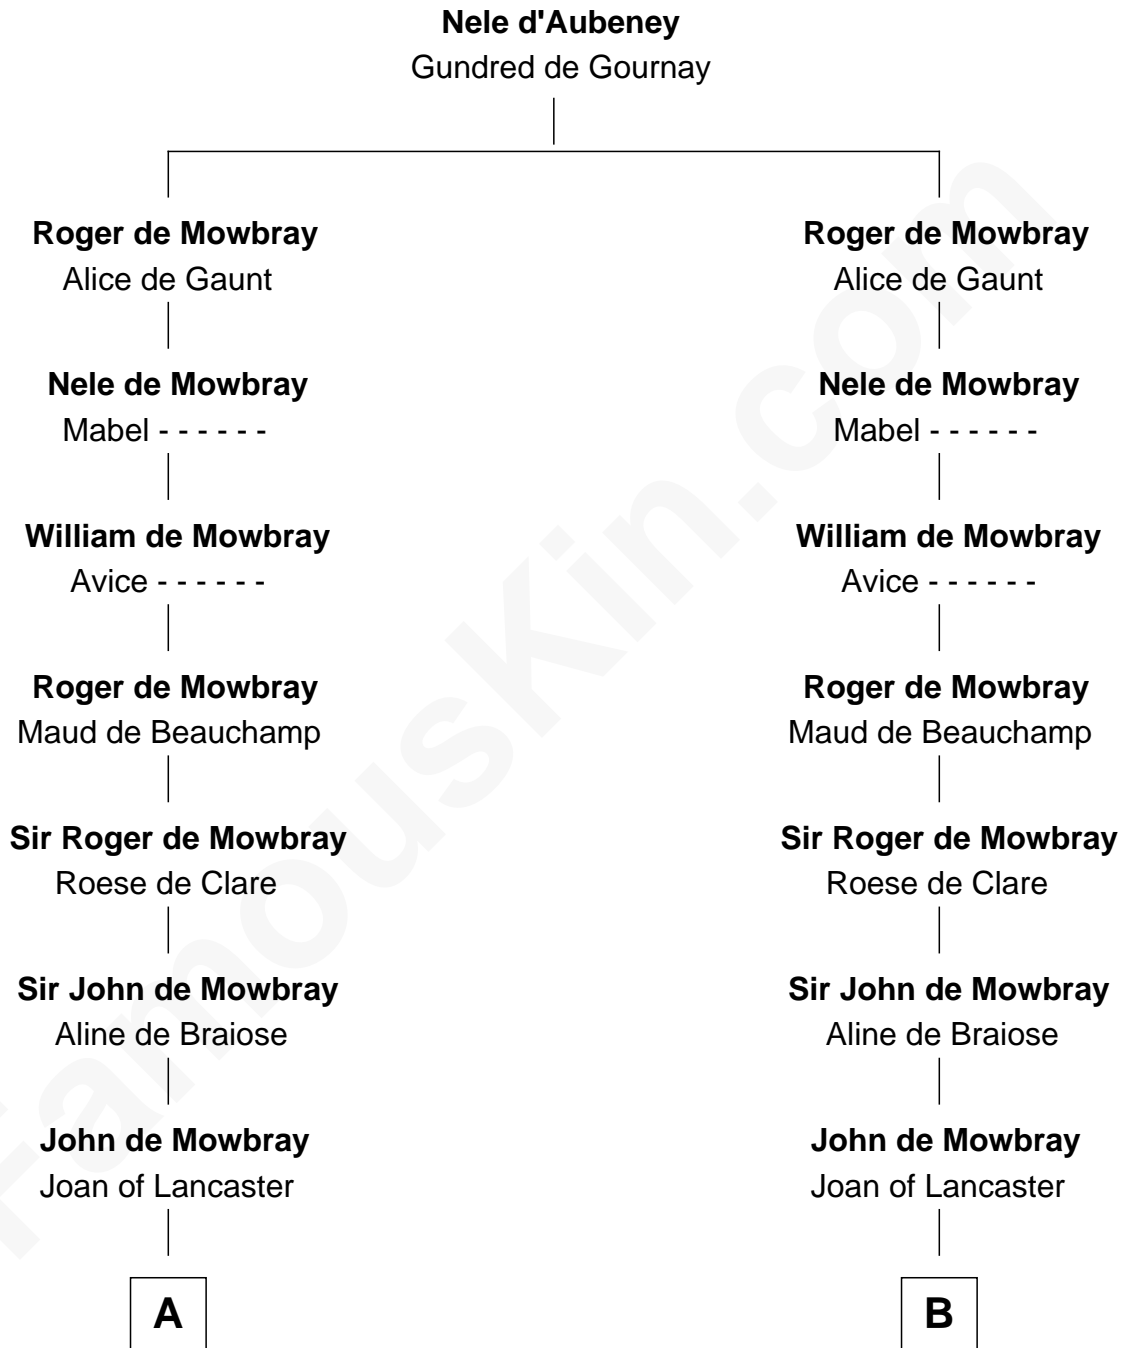

FamousKin.com
Relationship Chart of
William C. C. Claiborne
1st Governor of Louisiana

13th cousin 8 times removed of
Catherine Howard
5th Wife of King Henry VIII

C

—
Ann West

Henry Fox

—
Ann Fox

Thomas Claiborne

—
Nathaniel Claiborne

Jane Cole

—
William Claiborne

Mary Leigh

—
William C. C. Claiborne

1st Governor of Louisiana