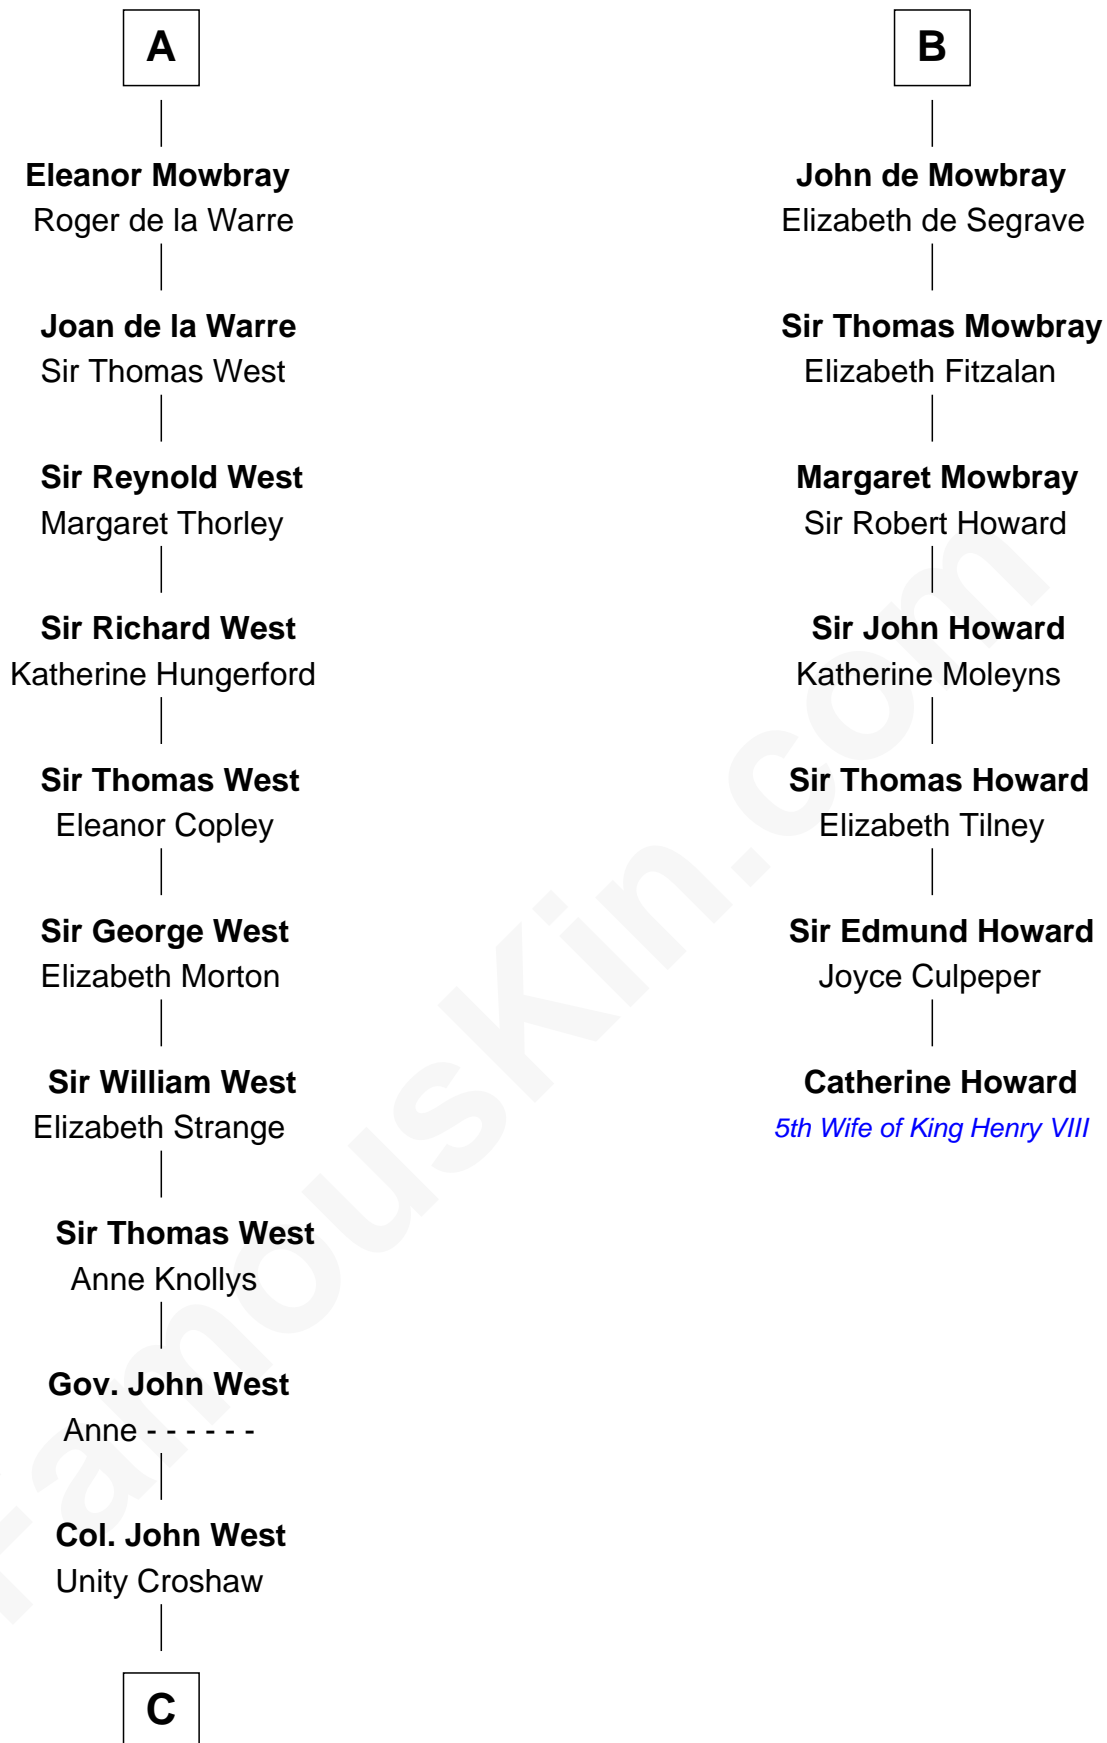

FamousKin.com
Relationship Chart of
William C. C. Claiborne
1st Governor of Louisiana

13th cousin 8 times removed of
Catherine Howard
5th Wife of King Henry VIII

C

—
Ann West

Henry Fox

—
Ann Fox

Thomas Claiborne

—
Nathaniel Claiborne

Jane Cole

—
William Claiborne

Mary Leigh

—
William C. C. Claiborne

1st Governor of Louisiana