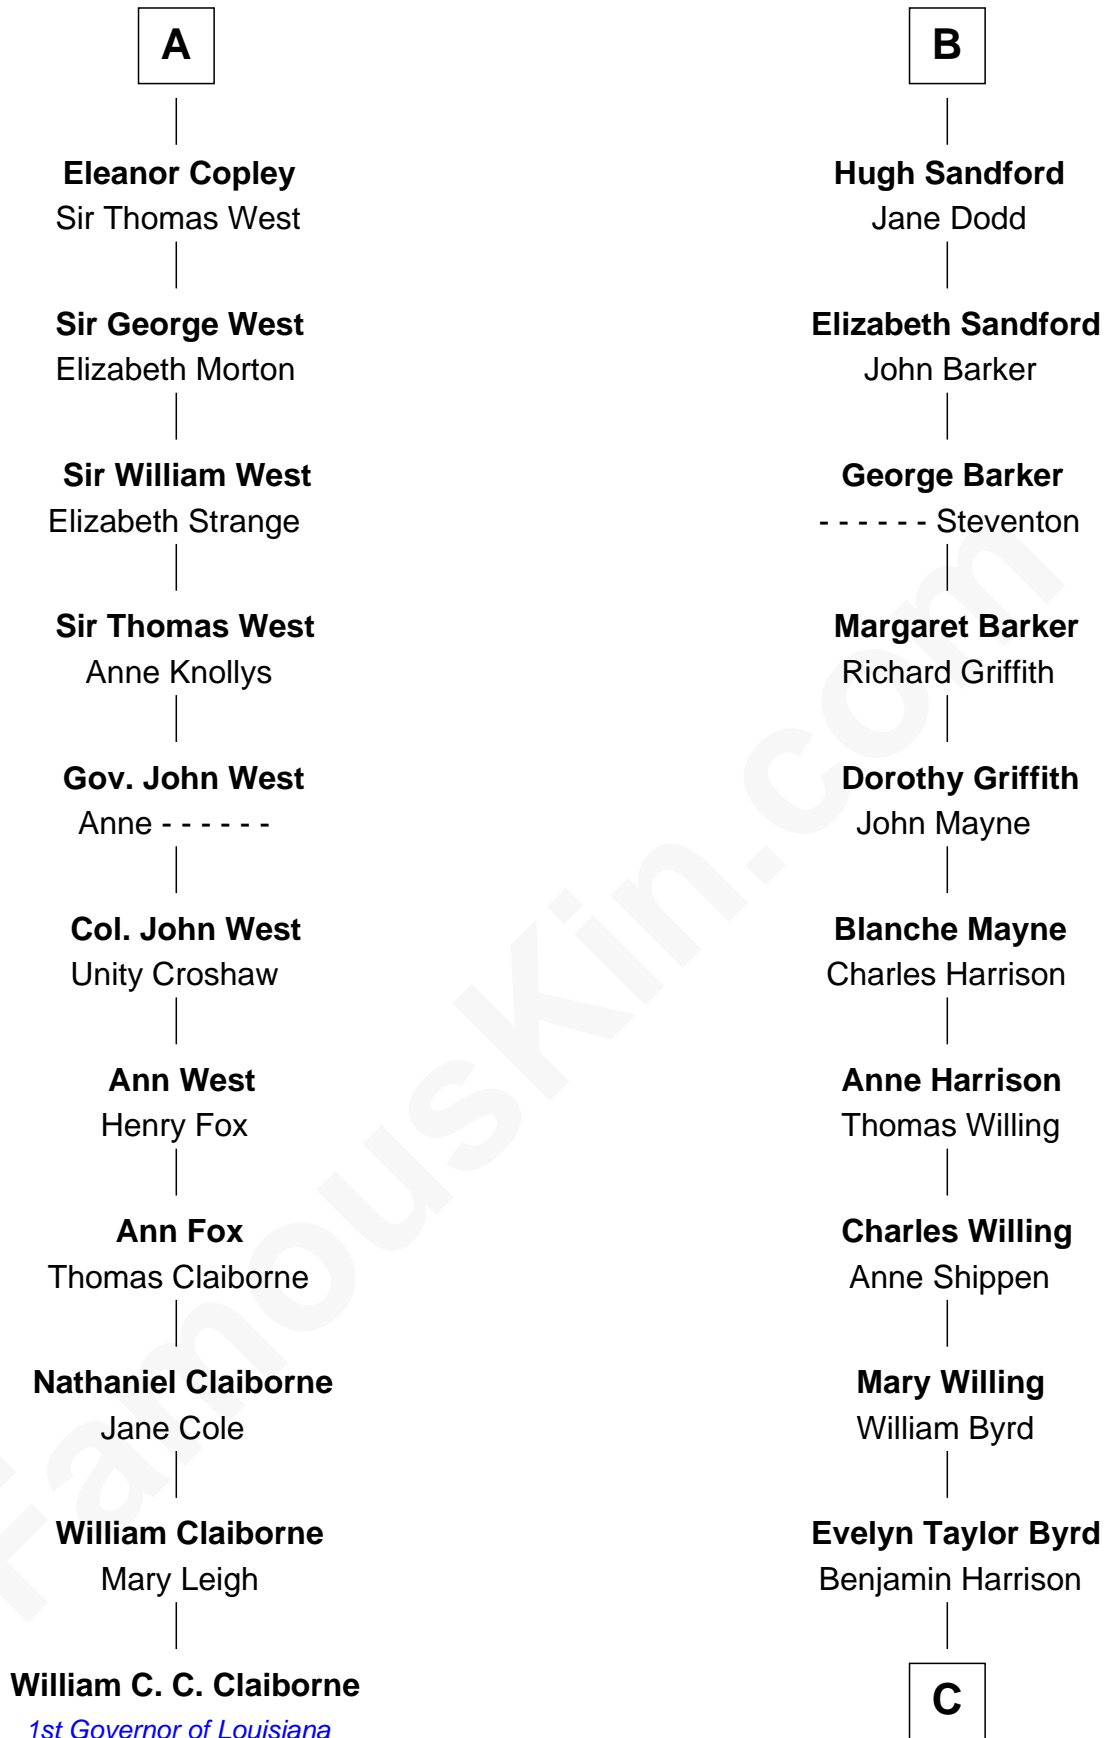

FamousKin.com
Relationship Chart of
William C. C. Claiborne
1st Governor of Louisiana

17th cousin 3 times removed of
Admiral Richard Byrd
Polar Explorer

Sir Roger de Somery
 Nichole d'Aubenev

C

Anne Harrison

Richard Evelyn Byrd

Col. William Byrd

Jane Meriwether Rivers

Richard Evelyn Byrd

Eleanor Bolling Flood

Admiral Richard Byrd

Polar Explorer