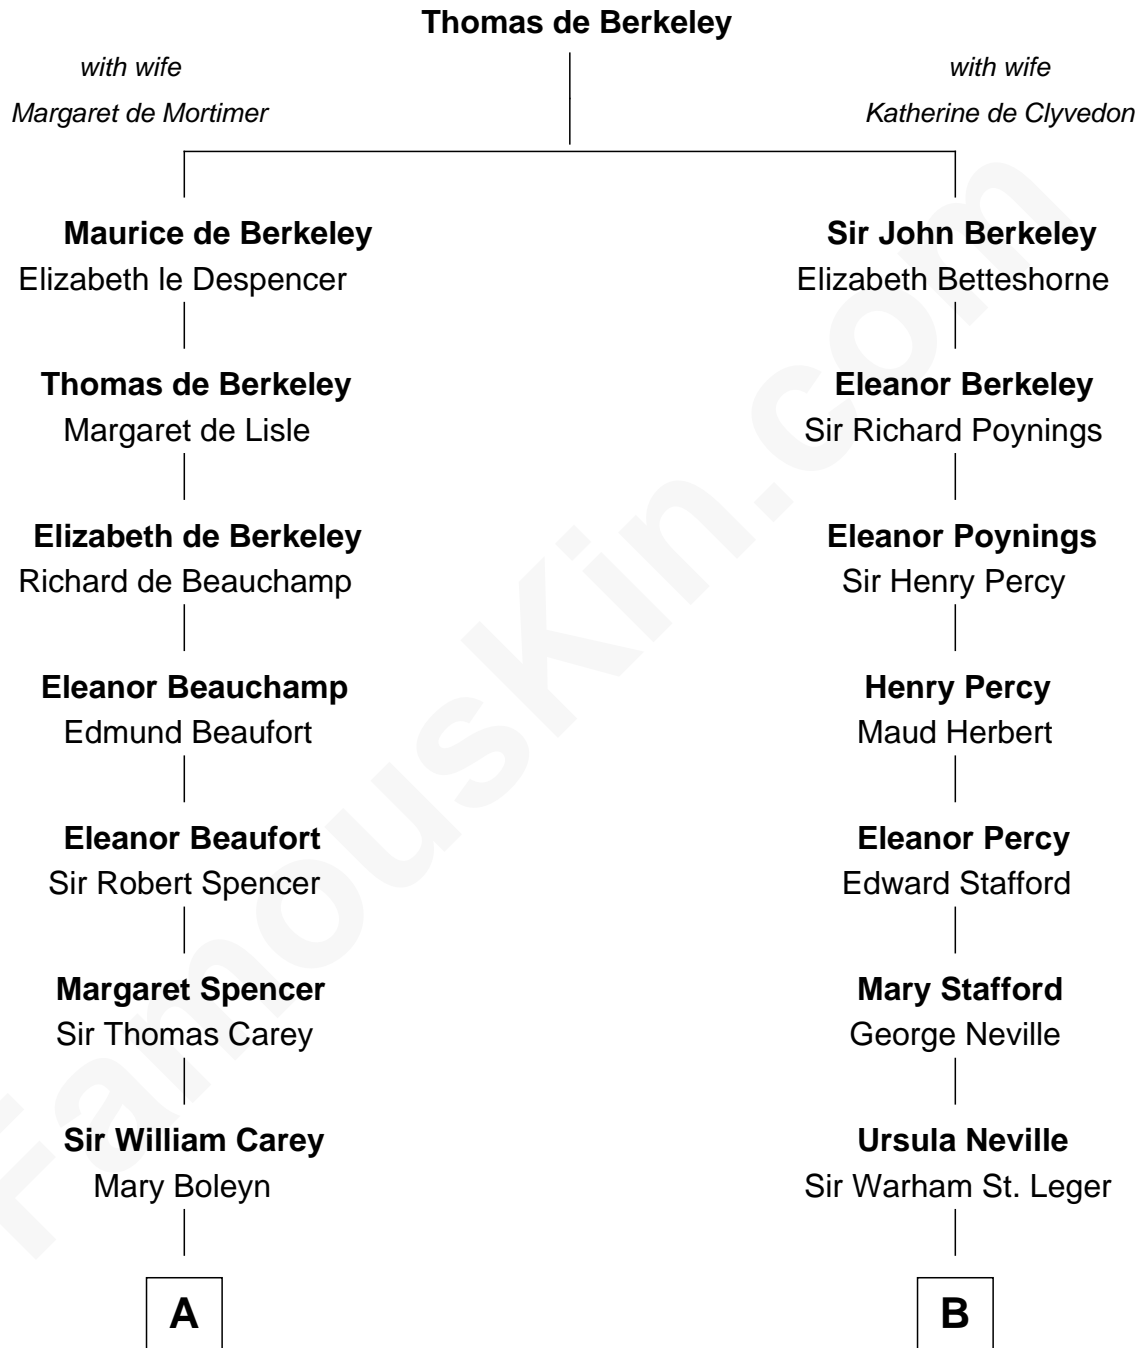

FamousKin.com
Relationship Chart of
William C. C. Claiborne
1st Governor of Louisiana

15th cousin 3 times removed of
Admiral Richard Byrd
Polar Explorer

C

Richard Evelyn Byrd
Eleanor Bolling Flood

Admiral Richard Byrd
Polar Explorer

FamousKin.com