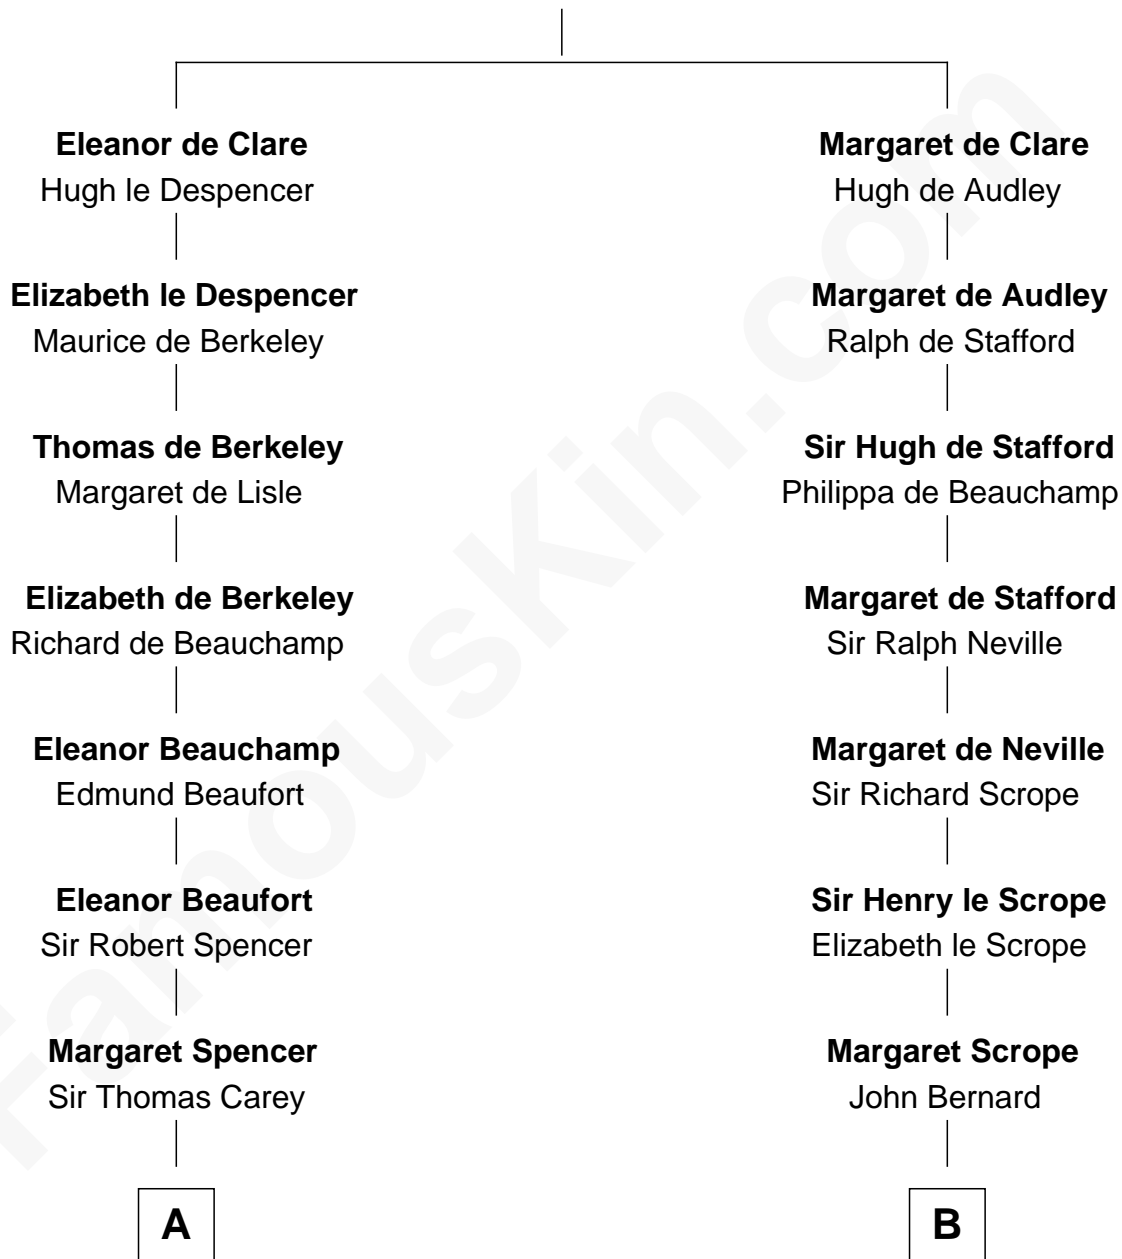

# FamousKin.com Relationship Chart of

**William C. C. Claiborne**

*1st Governor of Louisiana*

16th cousin 3 times removed of

**Admiral Richard Byrd**

*Polar Explorer*

**Sir Gilbert de Clare**

Joan of Acre

C

**Col. William Byrd**  
Jane Meriwether Rivers

**Richard Evelyn Byrd**  
Eleanor Bolling Flood

**Admiral Richard Byrd**  
*Polar Explorer*

FamousKin.com