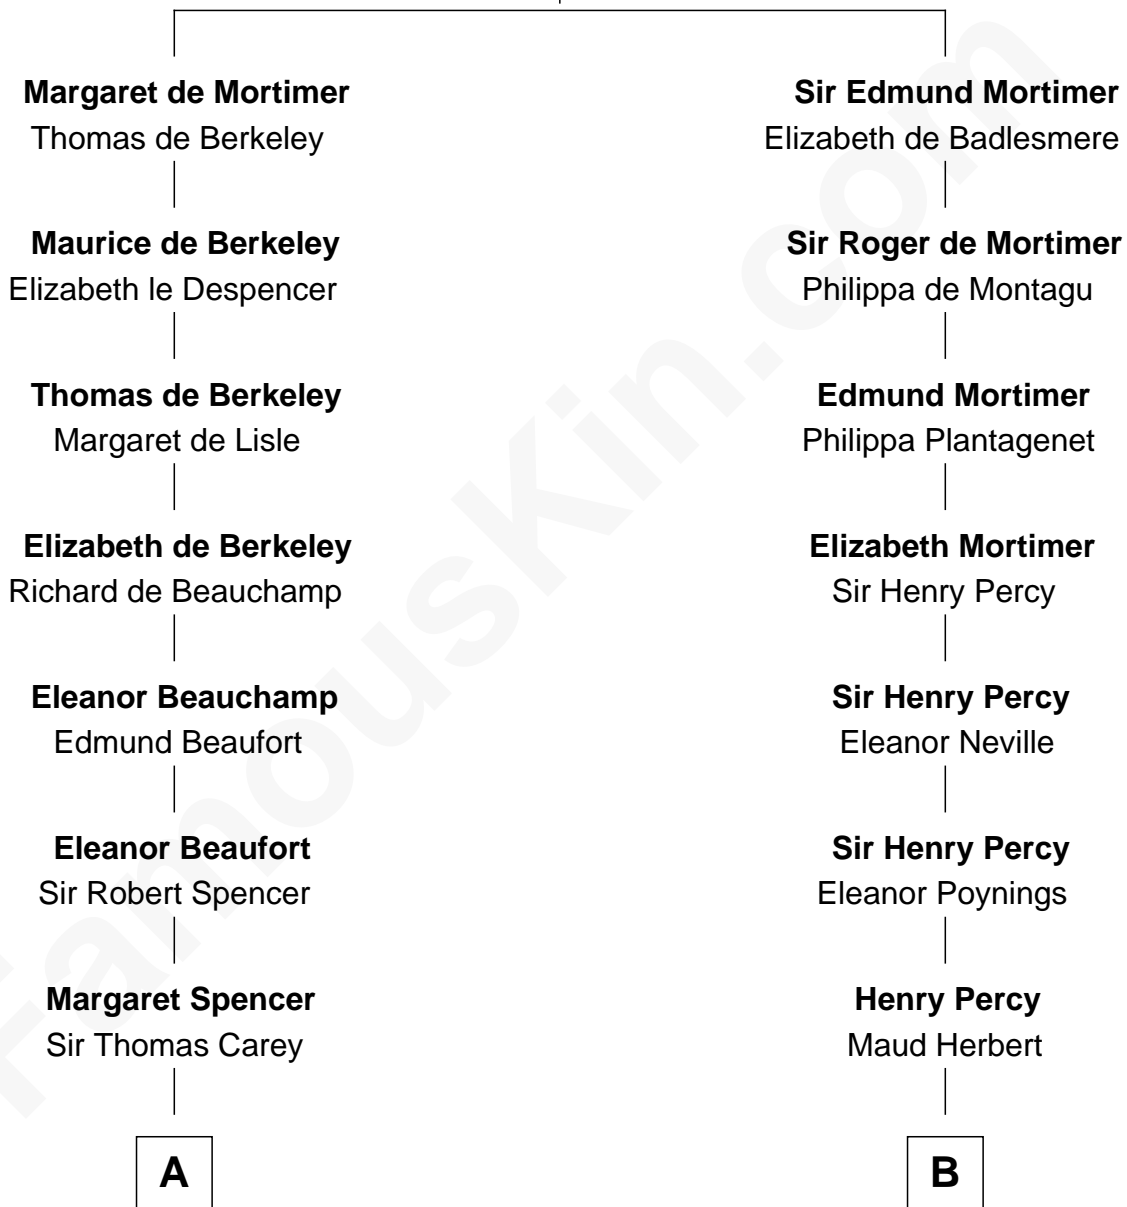

FamousKin.com Relationship Chart of

William C. C. Claiborne

1st Governor of Louisiana

16th cousin 5 times removed of

Admiral Richard Byrd

Polar Explorer

Roger de Mortimer

Joan de Geneville

C

Thomas Taylor Byrd

Mary Armistead

Richard Evelyn Byrd

Anne Harrison

Col. William Byrd

Jane Meriwether Rivers

Richard Evelyn Byrd

Eleanor Bolling Flood

Admiral Richard Byrd

Polar Explorer