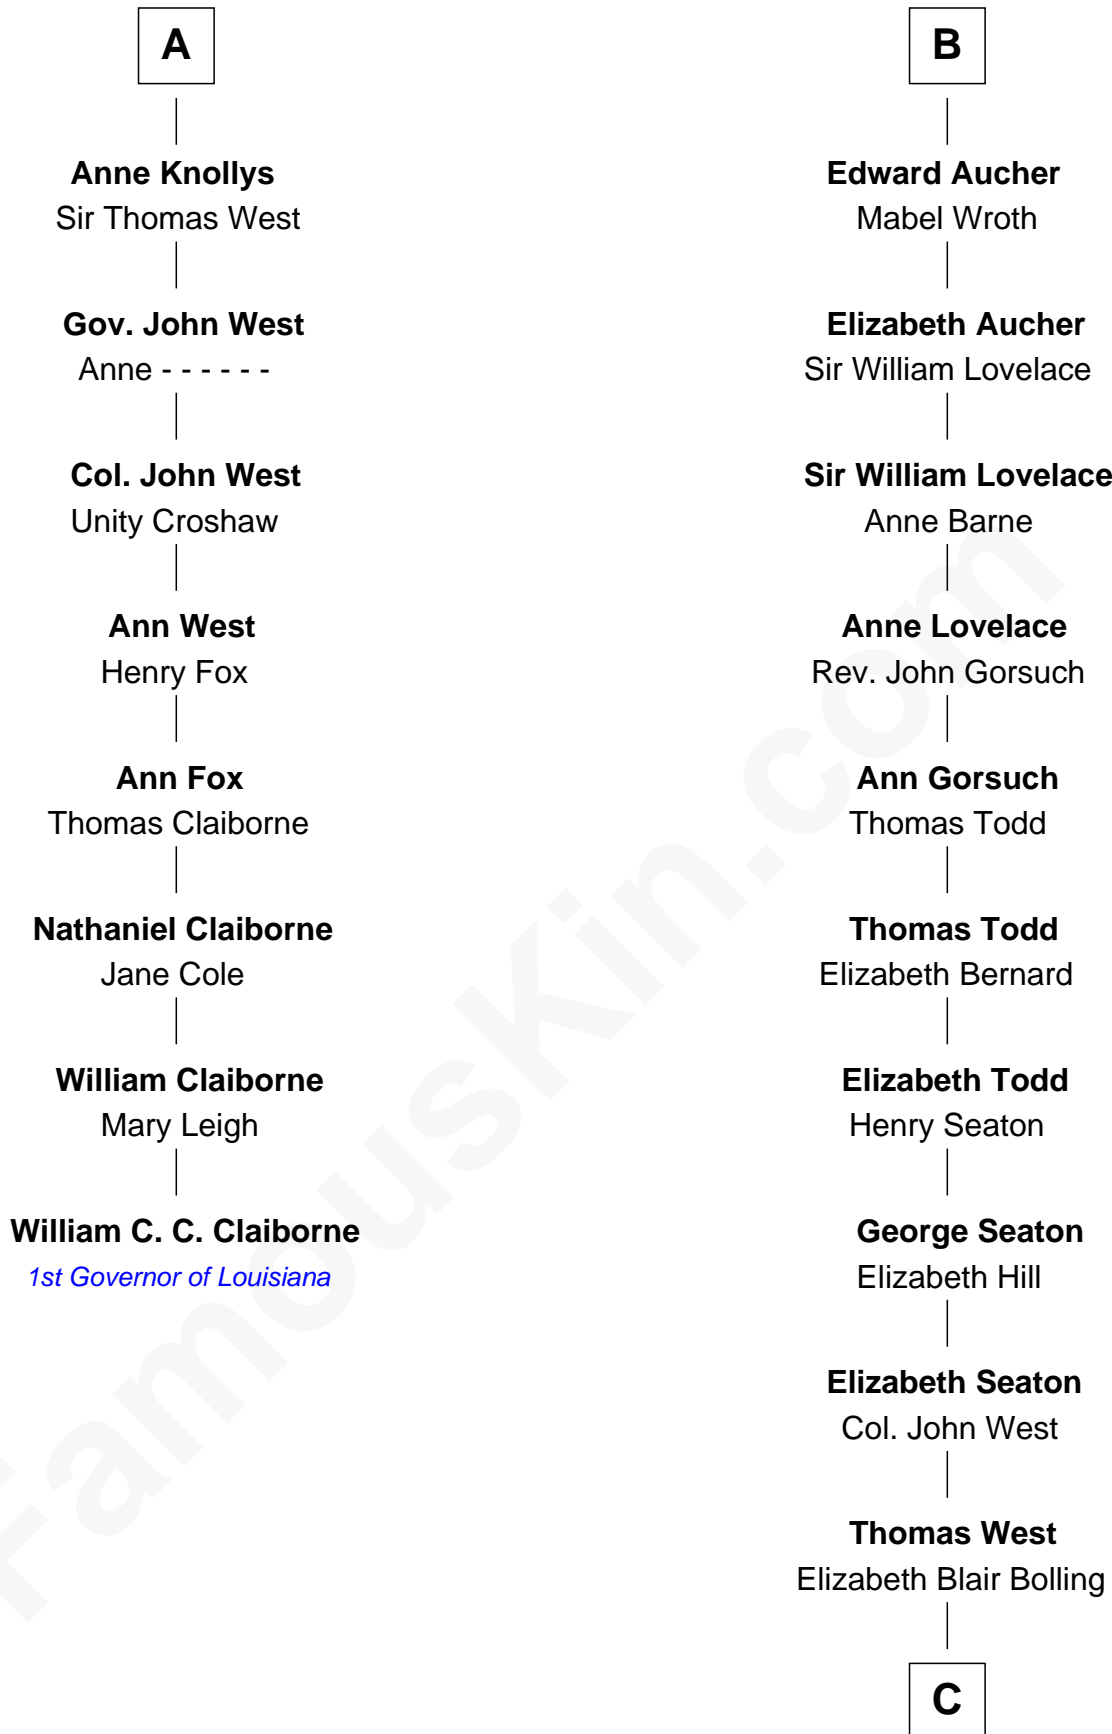

FamousKin.com Relationship Chart of

William C. C. Claiborne

1st Governor of Louisiana

14th cousin 7 times removed of

Admiral Richard Byrd

Polar Explorer

C

Eliza Bolling West
Dr. Joel Walker Flood

Col. Henry De La Warr Flood
Mary Elizabeth Trent

Joel Walker Flood
Ella Faulkner

Eleanor Bolling Flood
Richard Evelyn Byrd

Admiral Richard Byrd
Polar Explorer