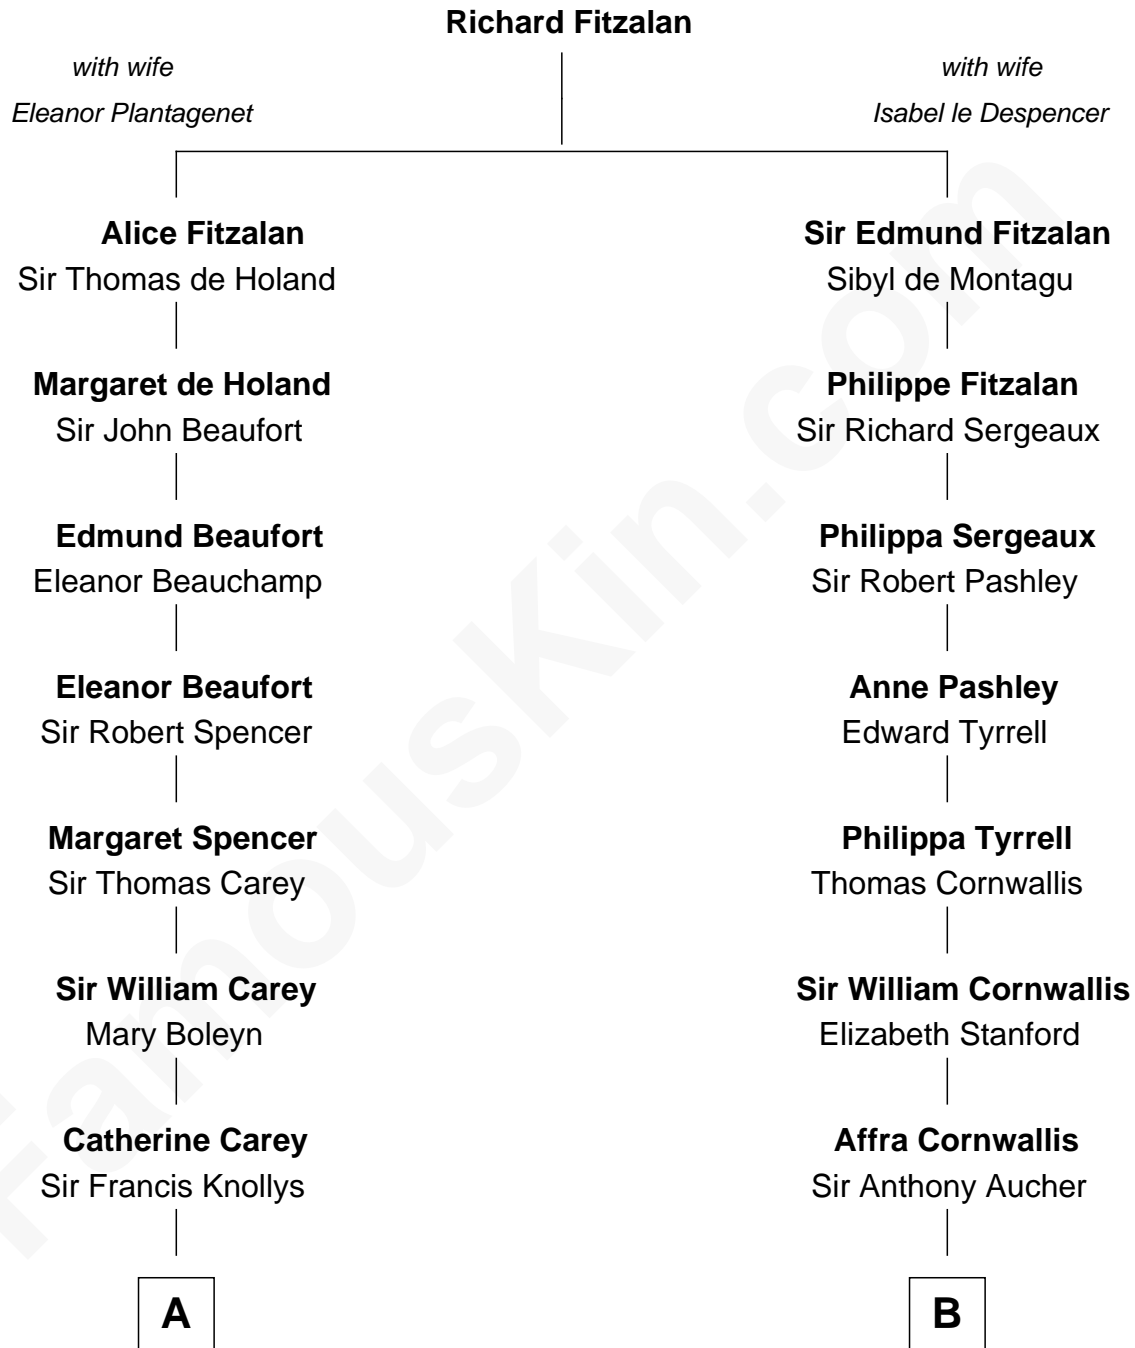

FamousKin.com Relationship Chart of

William C. C. Claiborne

1st Governor of Louisiana

14th cousin 7 times removed of

Admiral Richard Byrd

Polar Explorer

C

Eliza Bolling West
Dr. Joel Walker Flood

Col. Henry De La Warr Flood
Mary Elizabeth Trent

Joel Walker Flood
Ella Faulkner

Eleanor Bolling Flood
Richard Evelyn Byrd

Admiral Richard Byrd
Polar Explorer