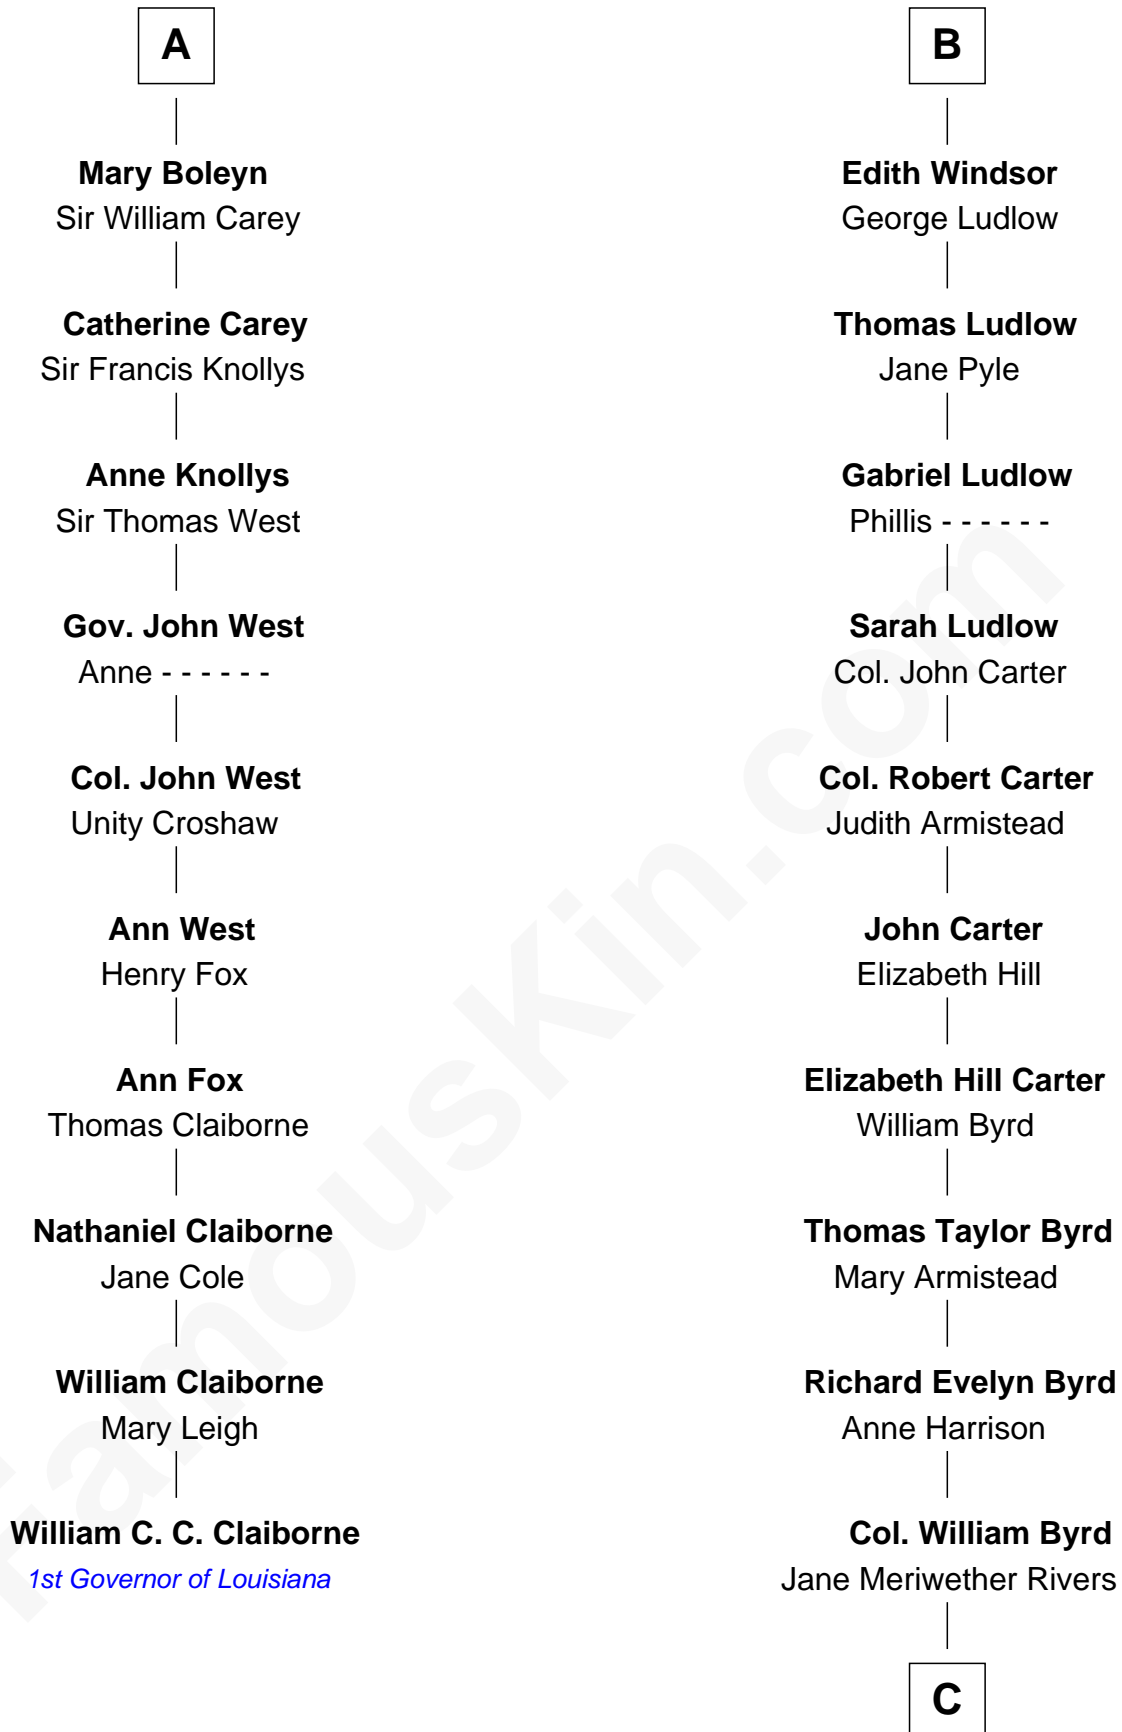

FamousKin.com Relationship Chart of

William C. C. Claiborne

1st Governor of Louisiana

16th cousin 2 times removed of

Admiral Richard Byrd

Polar Explorer

Humphrey de Bohun

Elizabeth Plantagenet

John Andrews

Elizabeth Andrews

Sir Thomas de Windsor

Sir Andrews de Windsor

Elizabeth Blount

B

C

Richard Evelyn Byrd
Eleanor Bolling Flood