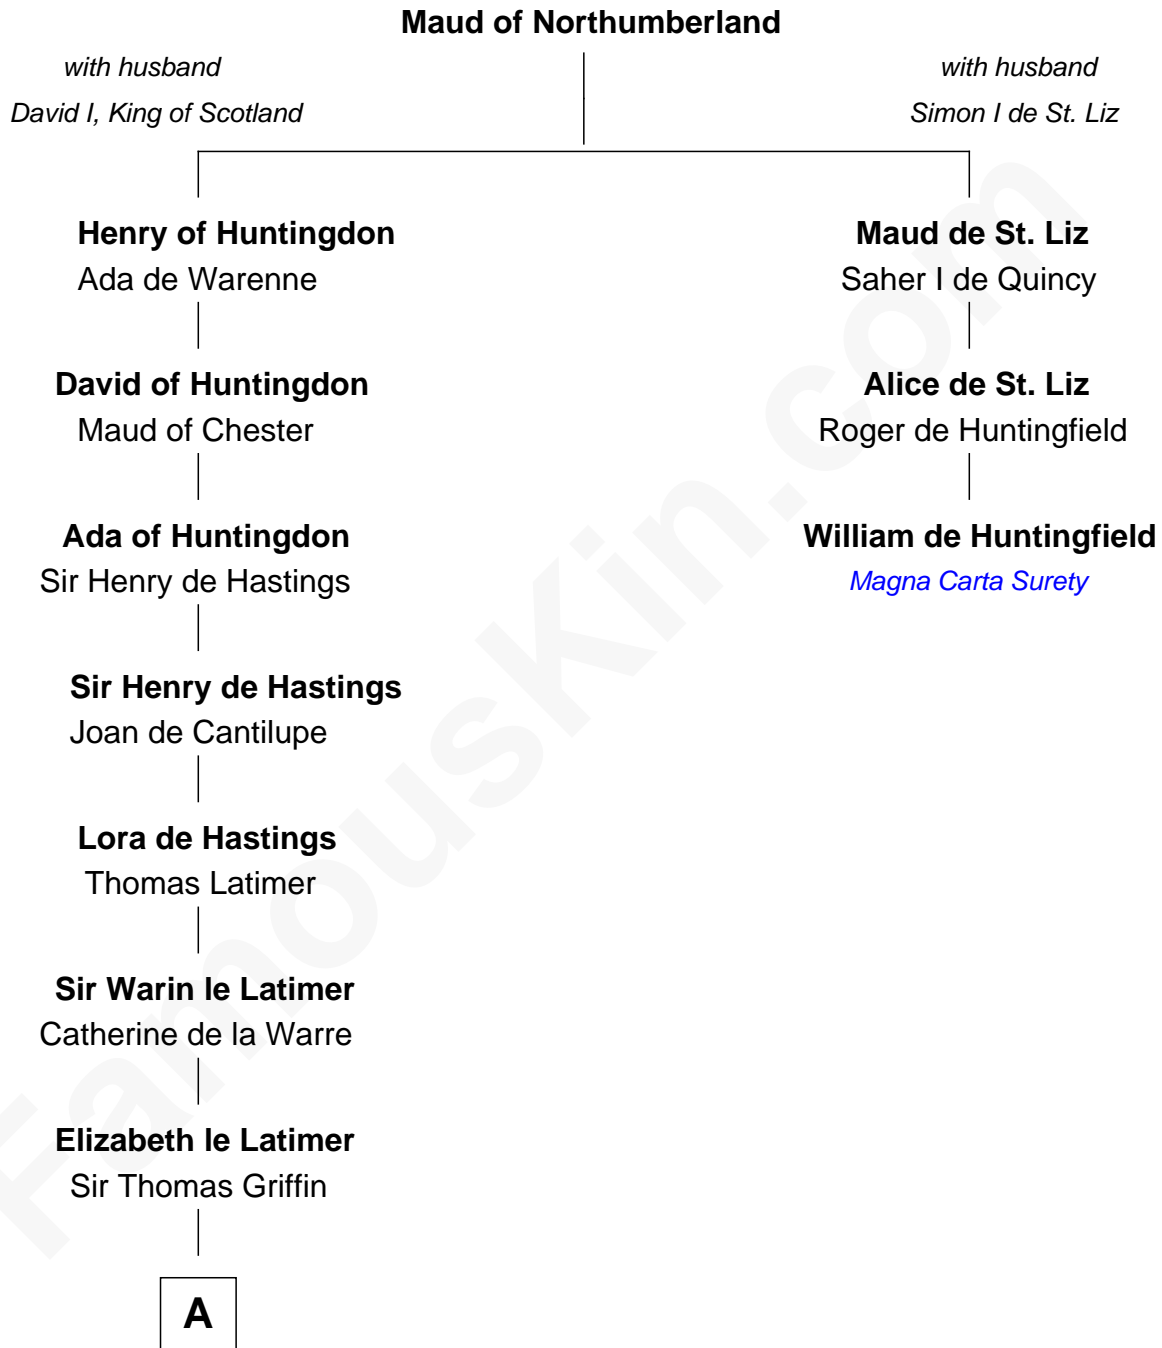

FamousKin.com Relationship Chart of

William C. C. Claiborne

1st Governor of Louisiana

2nd cousin 18 times removed of

William de Huntingfield

Magna Carta Surety

A

Richard Griffin
Anna Chamberlain