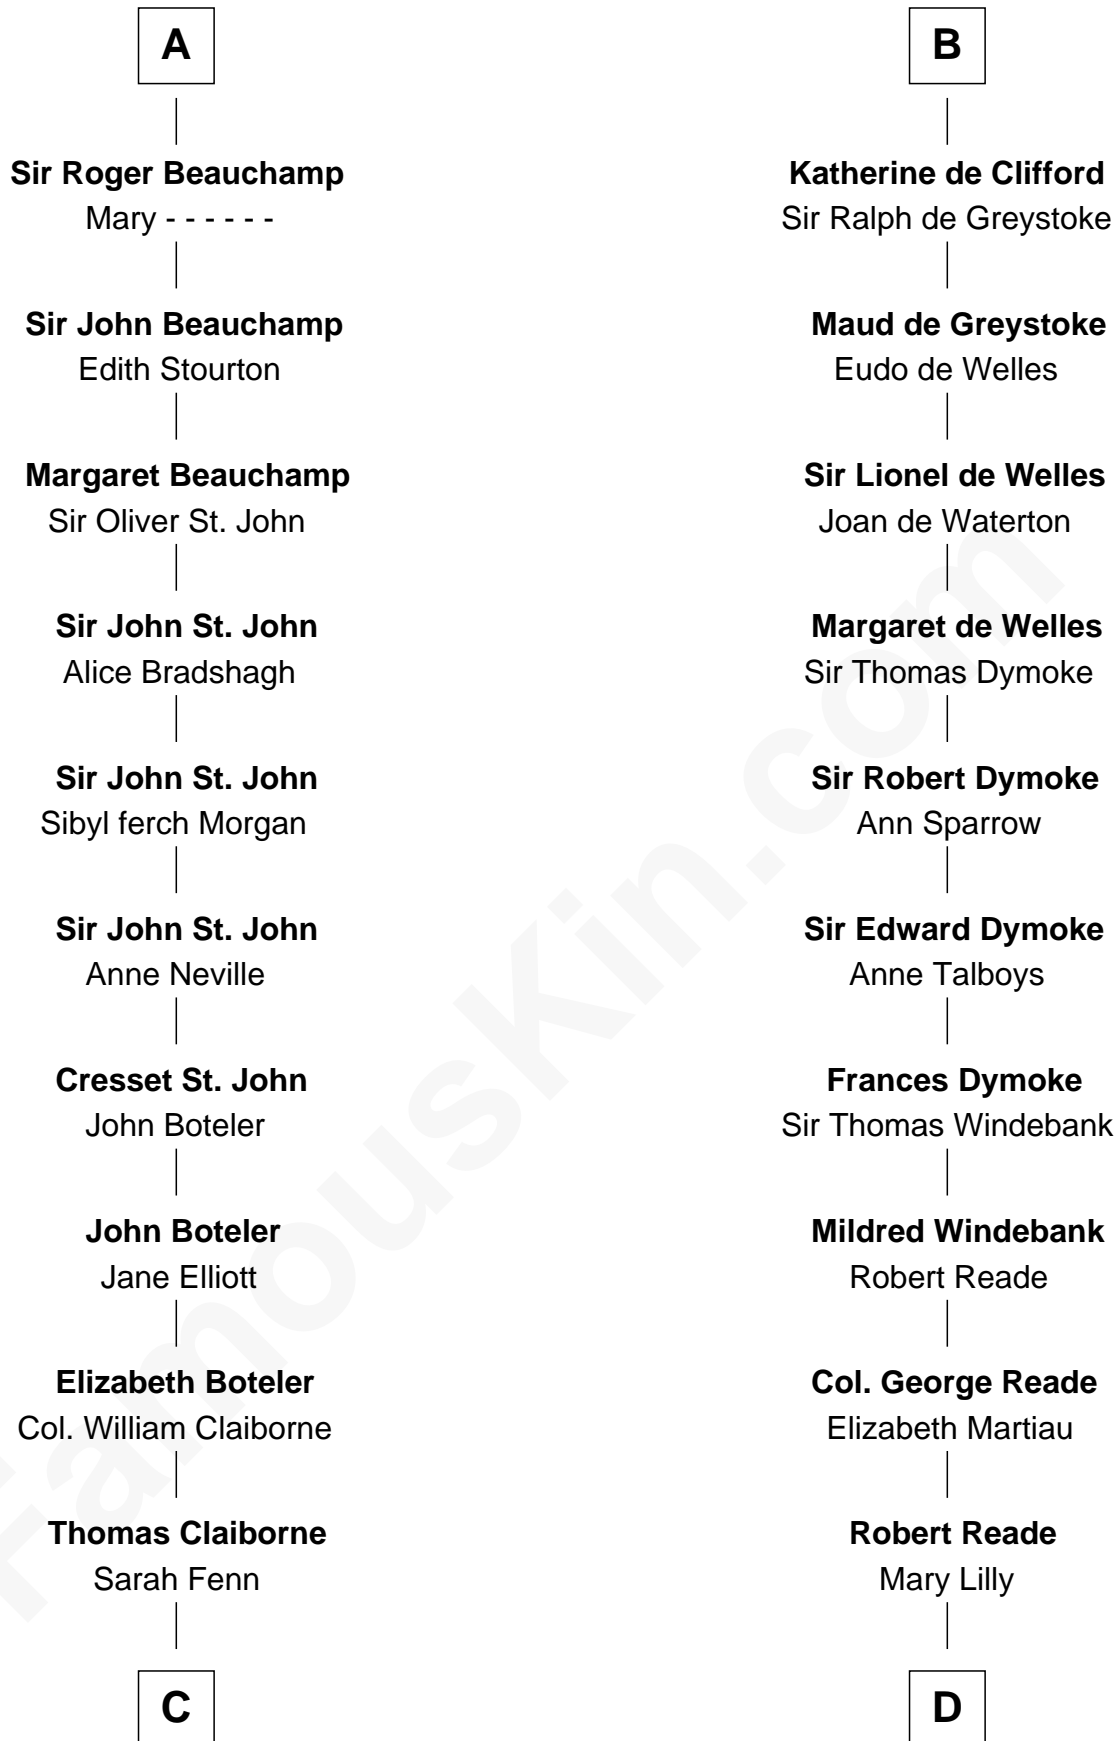

# FamousKin.com Relationship Chart of

**William C. C. Claiborne**

*1st Governor of Louisiana*

19th cousin 1 time removed of

**Thomas Nelson**

*Signer of the Declaration of Independence*

**William Mauduit**

Isabel de St. Liz

**C**

**Thomas Claiborne**

Ann Fox

**Nathaniel Claiborne**

Jane Cole

**William Claiborne**

Mary Leigh

**William C. C. Claiborne**