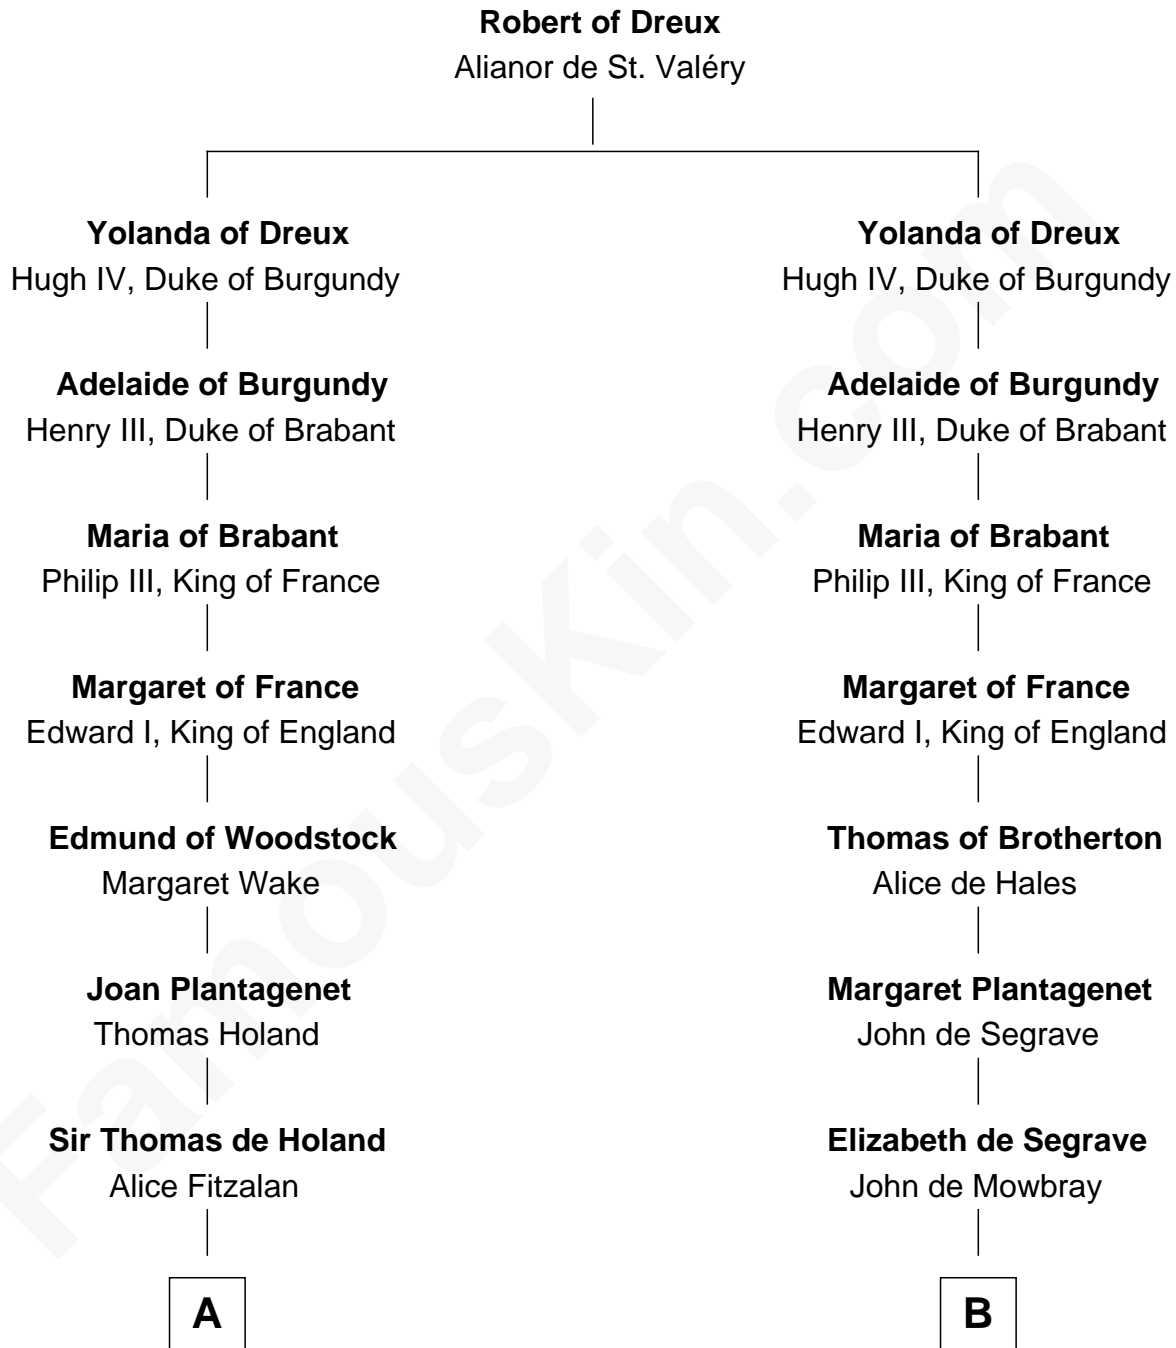

**FamousKin.com**  
**Relationship Chart of**  
**William C. C. Claiborne**  
*1st Governor of Louisiana*

19th cousin 1 time removed of

**Thomas Nelson**  
*Signer of the Declaration of Independence*

**C**

**Ann Fox**

Thomas Claiborne

**Nathaniel Claiborne**

Jane Cole

**William Claiborne**

Mary Leigh

**William C. C. Claiborne**

*1st Governor of Louisiana*