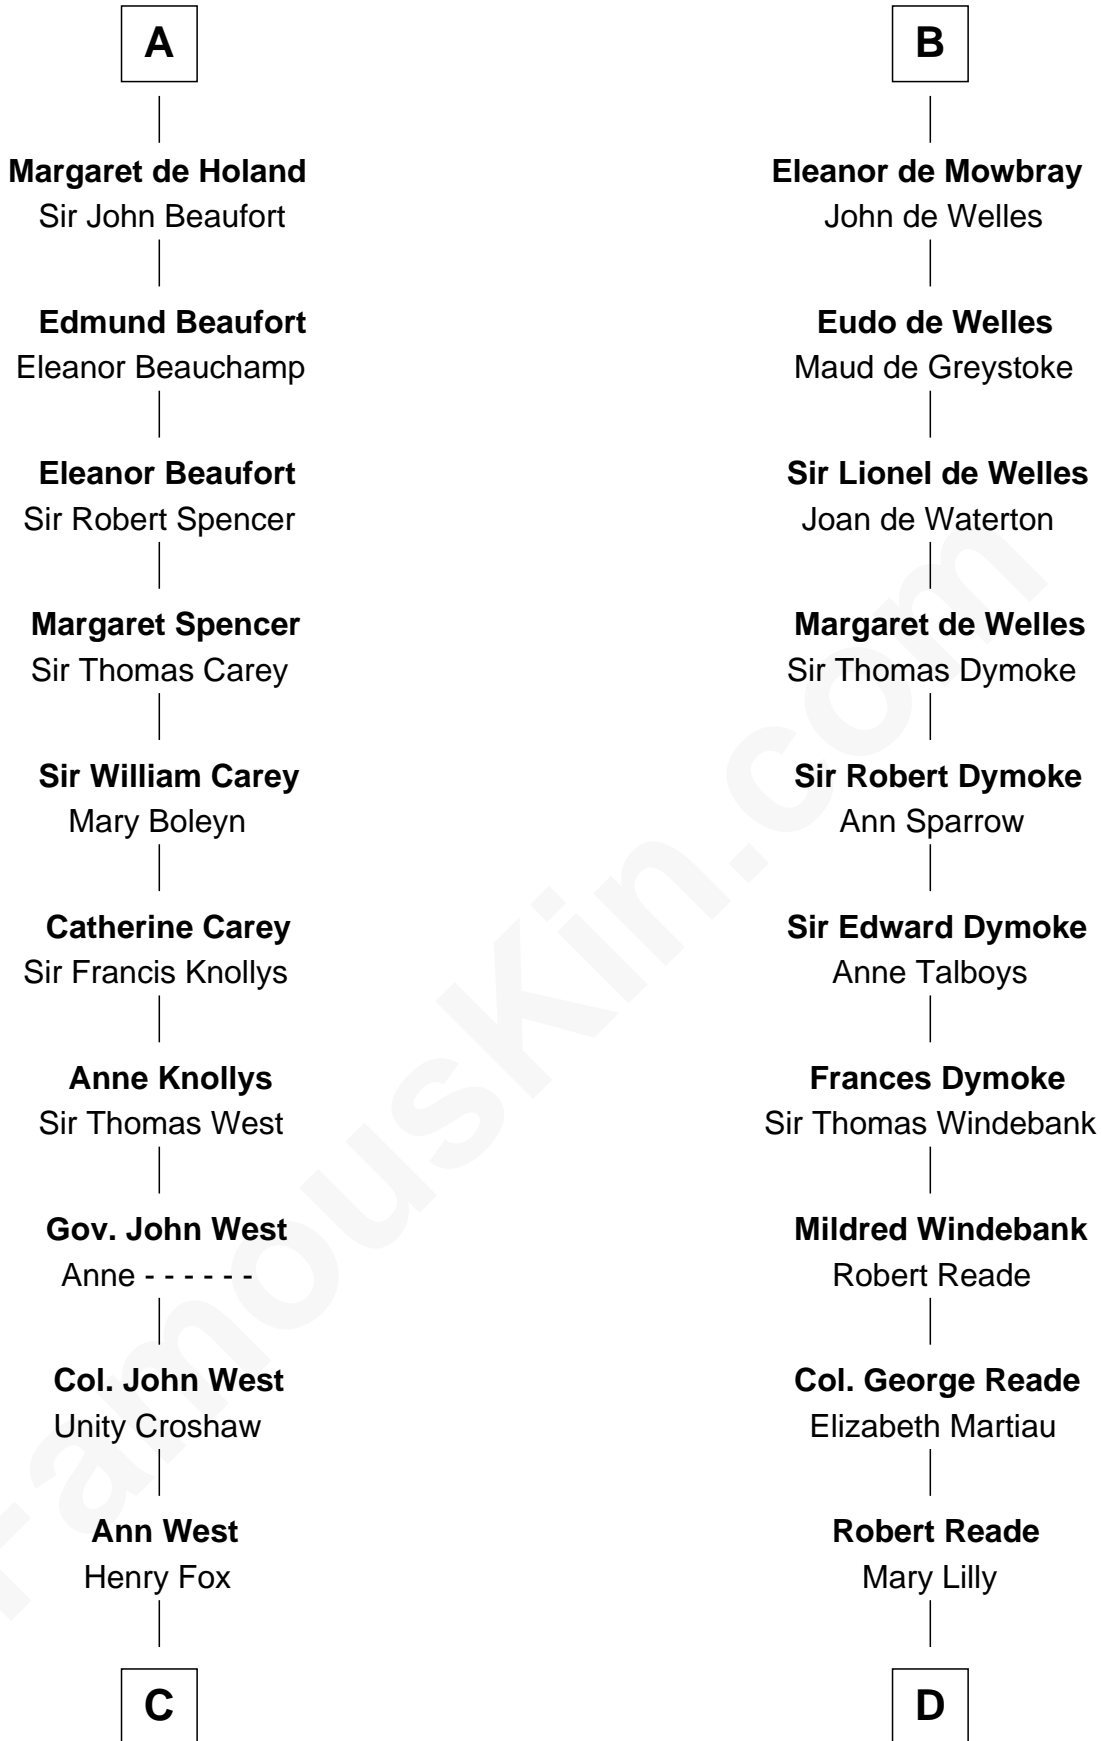

**FamousKin.com**  
**Relationship Chart of**  
**William C. C. Claiborne**  
*1st Governor of Louisiana*

19th cousin 1 time removed of

**Thomas Nelson**  
*Signer of the Declaration of Independence*

**C**

**Ann Fox**

Thomas Claiborne

**Nathaniel Claiborne**

Jane Cole

**William Claiborne**

Mary Leigh

**William C. C. Claiborne**

*1st Governor of Louisiana*