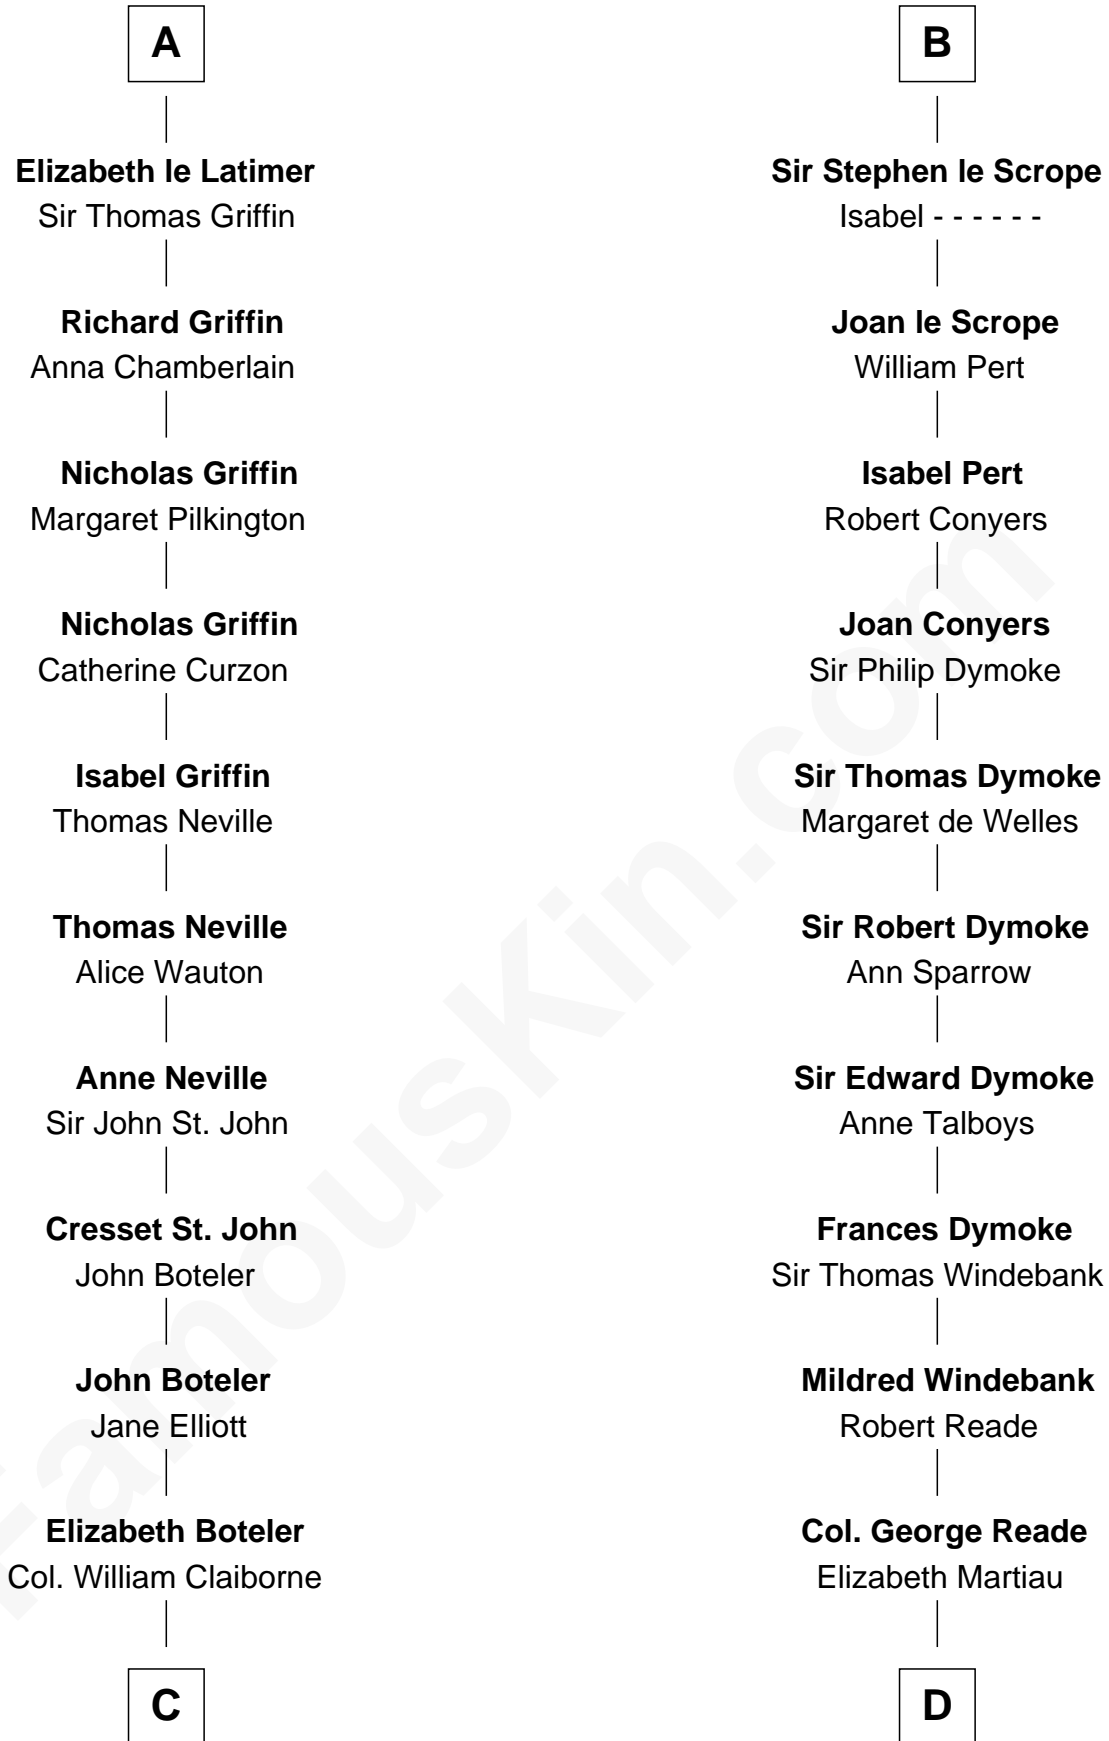

# FamousKin.com Relationship Chart of

**William C. C. Claiborne**

*1st Governor of Louisiana*

20th cousin 1 time removed of

**Thomas Nelson**

*Signer of the Declaration of Independence*

**Malcolm III of Scotland**

**David I, King of Scotland**

Maud of Northumberland

**Henry of Huntingdon**

Ada de Warenne

**William I, King of Scotland**

----- Avenal

**Isabel of Scotland**

Robert de Ros

**Sir William de Ros**

Lucy FitzPiers

**Sir William de Ros**

Eustache Fitz Ralph

**Ivetta de Ros**

Sir Geoffrey le Scrope

**B**

**C**

**Thomas Claiborne**  
Sarah Fenn

**Thomas Claiborne**  
Ann Fox

**Nathaniel Claiborne**  
Jane Cole

**William Claiborne**  
Mary Leigh

**William C. C. Claiborne**  
*1st Governor of Louisiana*

**D**

**Robert Reade**  
Mary Lilly