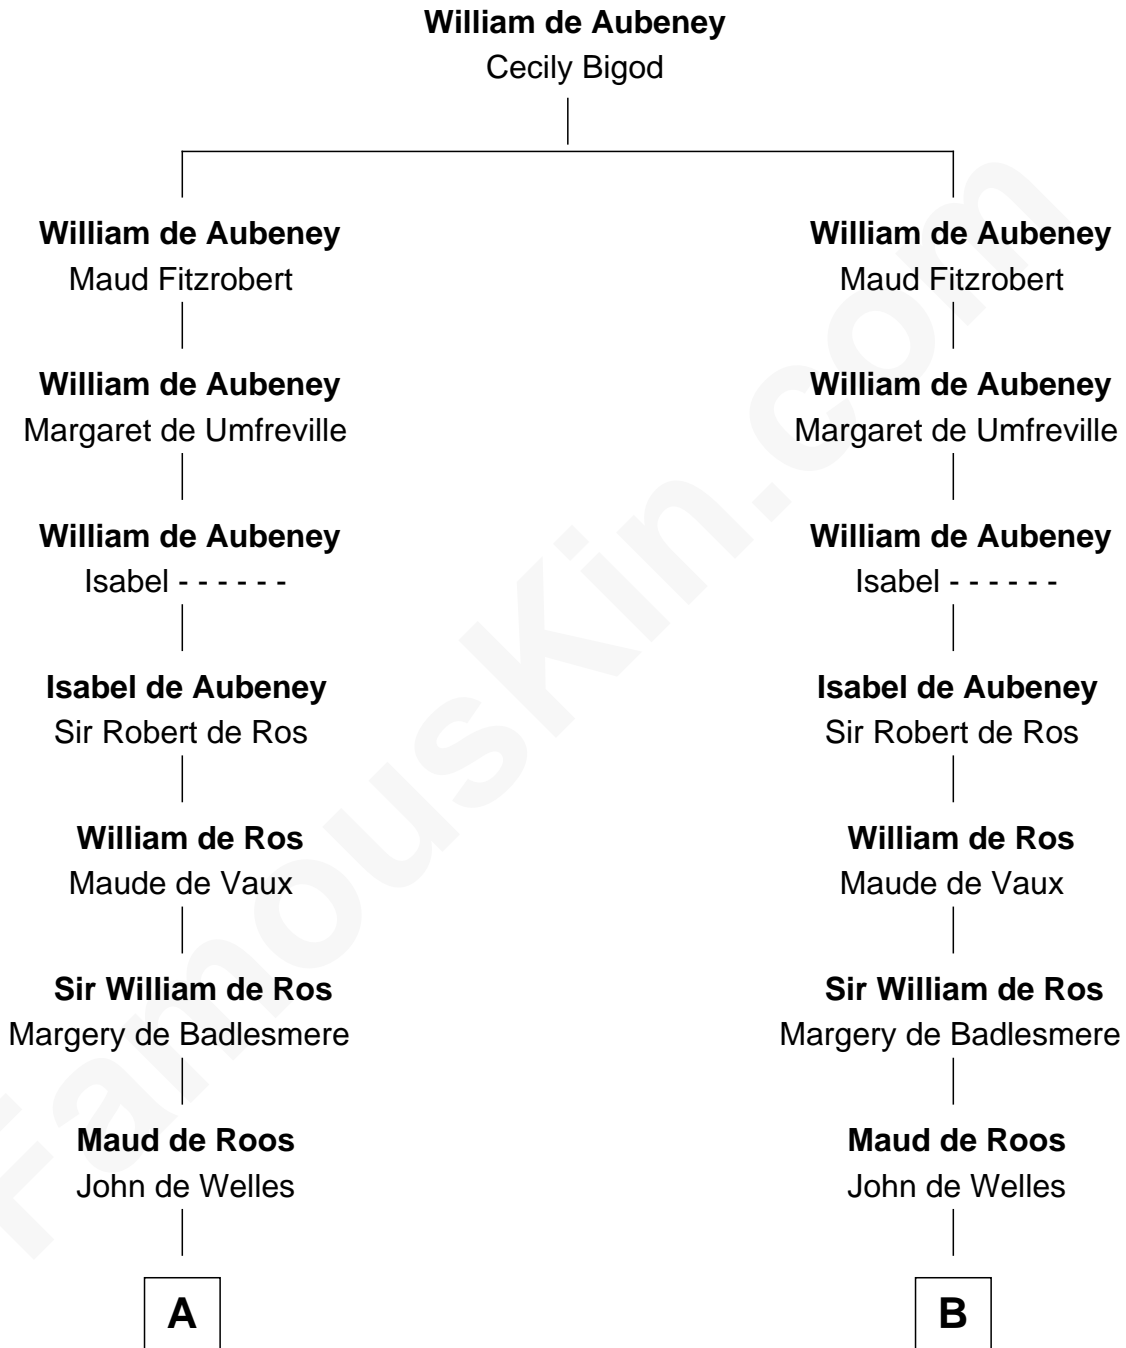

FamousKin.com
Relationship Chart of
William C. C. Claiborne
1st Governor of Louisiana

19th cousin 2 times removed of

Thomas Nelson
Signer of the Declaration of Independence

C

Ann West
Henry Fox

Ann Fox
Thomas Claiborne

Nathaniel Claiborne
Jane Cole

William Claiborne
Mary Leigh

William C. C. Claiborne
1st Governor of Louisiana

D

Margaret Reade
Thomas Nelson

William Nelson
Elizabeth Burwell

Thomas Nelson
Signer of Declaration of Independence