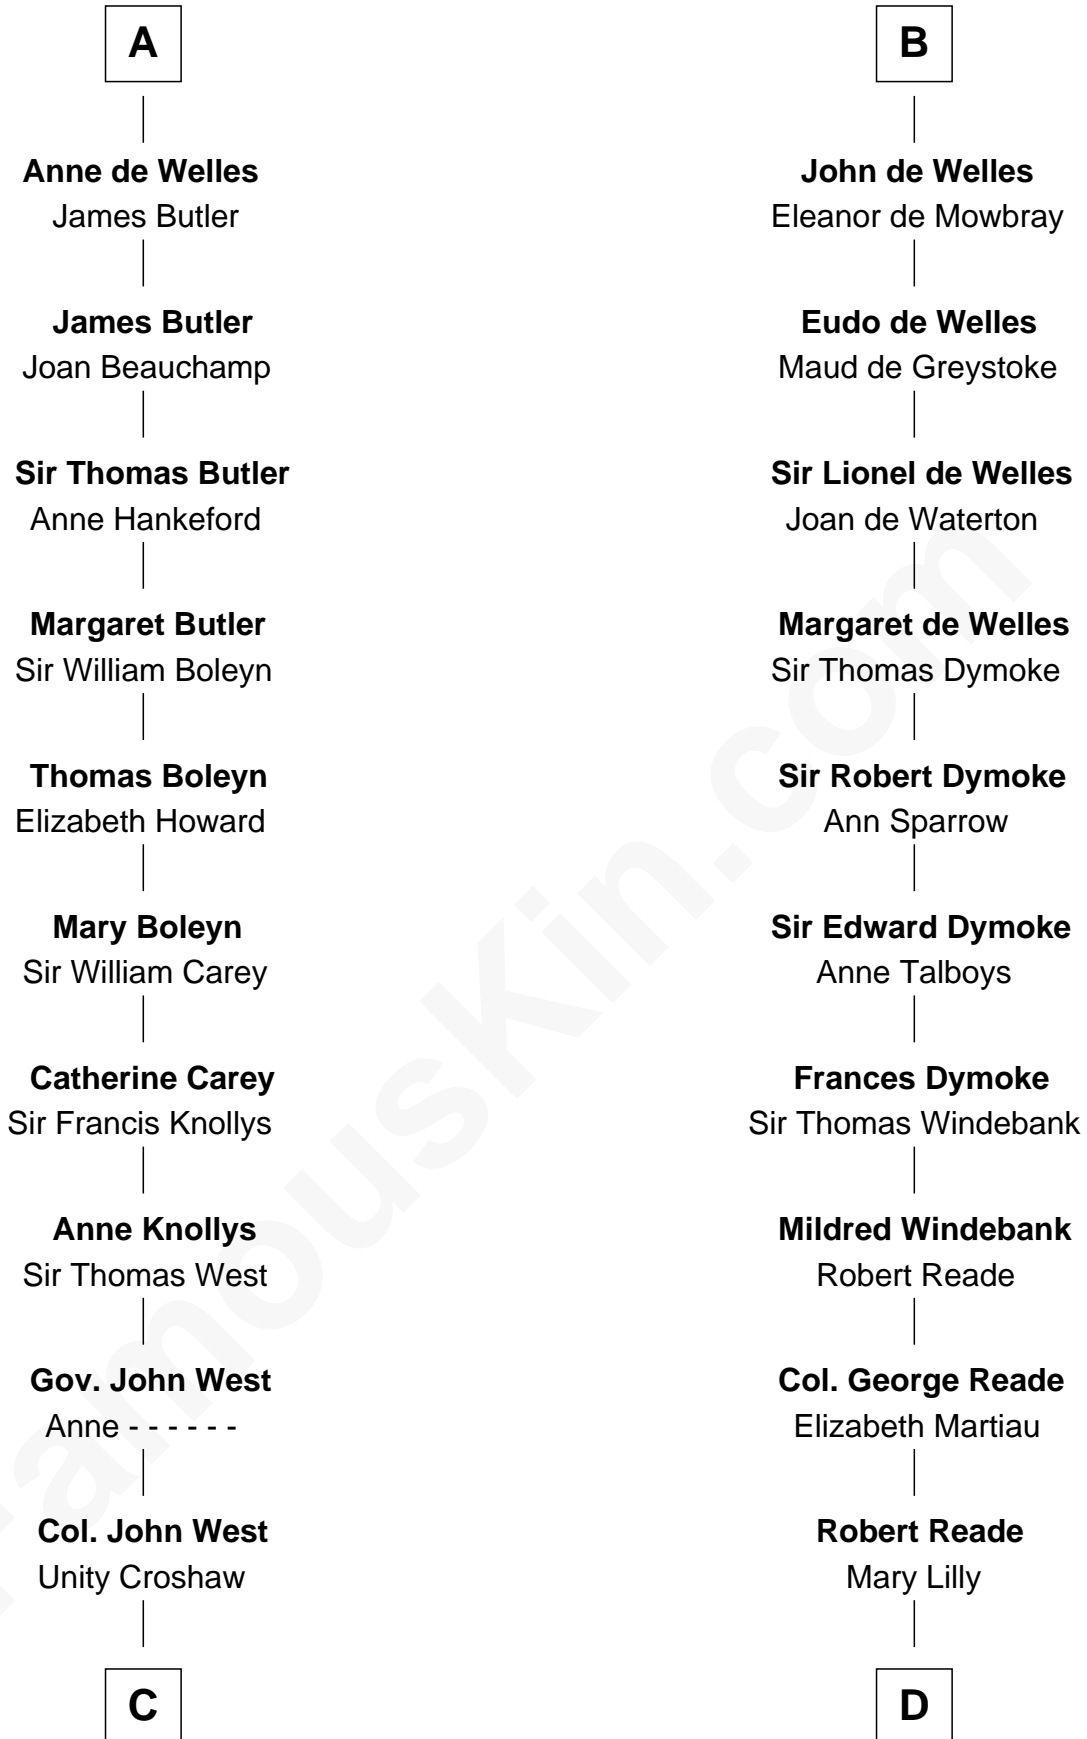

FamousKin.com
Relationship Chart of
William C. C. Claiborne
1st Governor of Louisiana

19th cousin 2 times removed of

Thomas Nelson
Signer of the Declaration of Independence

C

Ann West
Henry Fox

Ann Fox
Thomas Claiborne

Nathaniel Claiborne
Jane Cole

William Claiborne
Mary Leigh

William C. C. Claiborne
1st Governor of Louisiana

D

Margaret Reade
Thomas Nelson

William Nelson
Elizabeth Burwell

Thomas Nelson
Signer of Declaration of Independence