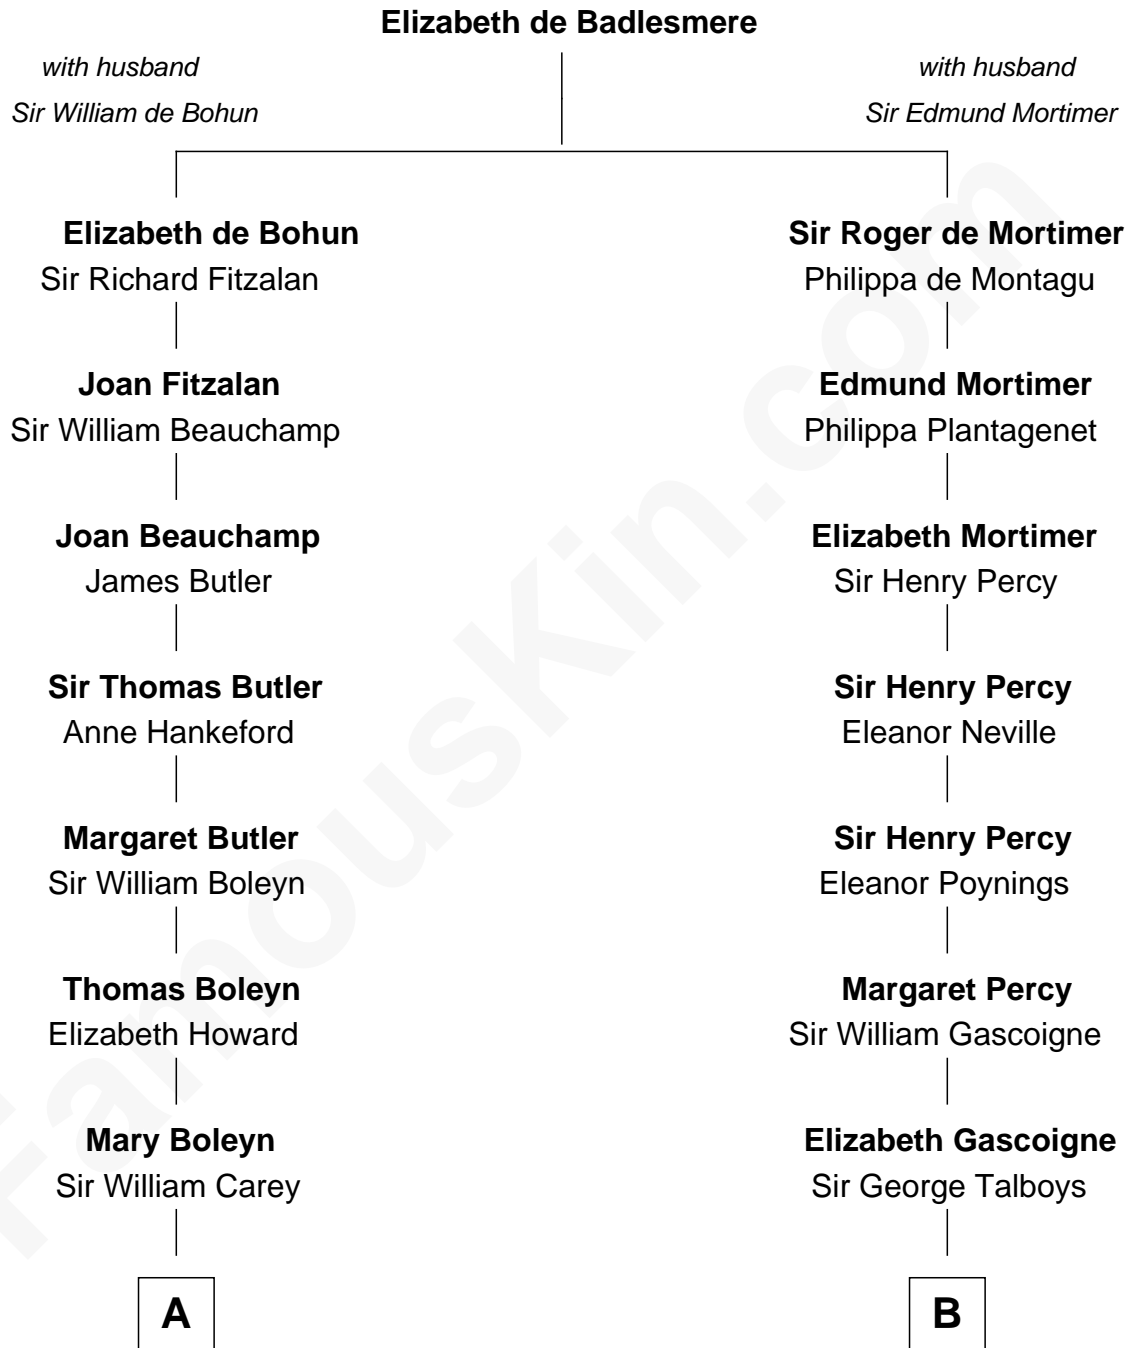

**FamousKin.com**  
**Relationship Chart of**  
**William C. C. Claiborne**  
*1st Governor of Louisiana*

14th cousin 1 time removed of

**Thomas Nelson**  
*Signer of the Declaration of Independence*

**A**

**Catherine Carey**  
Sir Francis Knollys

**Anne Knollys**  
Sir Thomas West

**Gov. John West**  
Anne - - - - -

**Col. John West**  
Unity Croshaw

**Ann West**  
Henry Fox

**Ann Fox**  
Thomas Claiborne

**Nathaniel Claiborne**  
Jane Cole