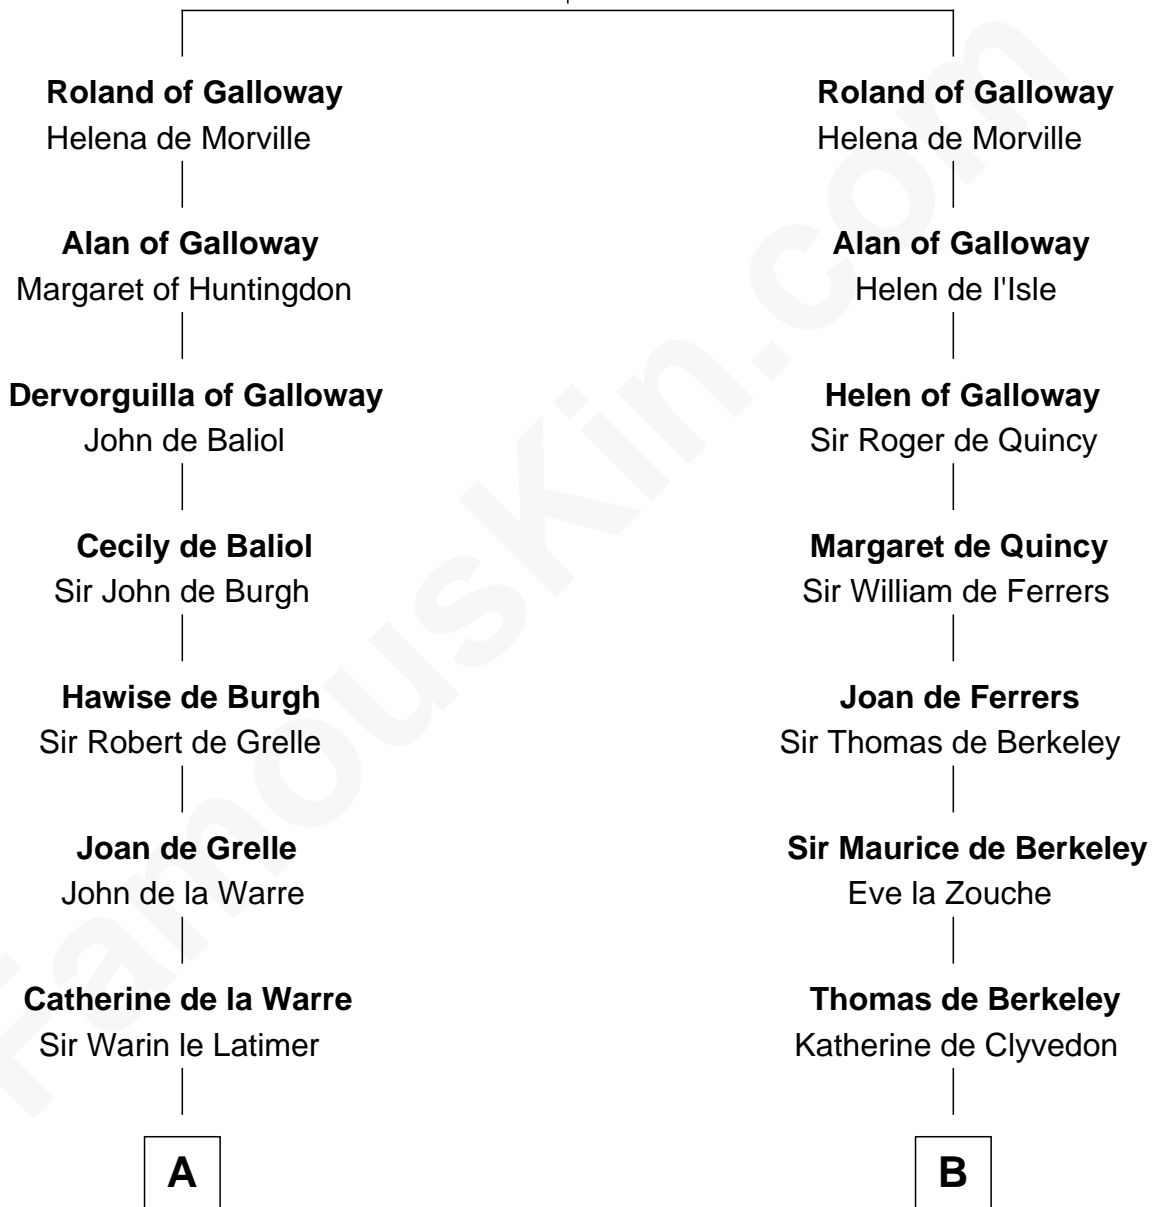

FamousKin.com
Relationship Chart of
William C. C. Claiborne
1st Governor of Louisiana

19th cousin 2 times removed of

Thomas Nelson
Signer of the Declaration of Independence

Uhtred of Galloway
 Gunnild of Dunbar

C

Thomas Claiborne

Sarah Fenn

Thomas Claiborne

Ann Fox

Nathaniel Claiborne

Jane Cole

William Claiborne