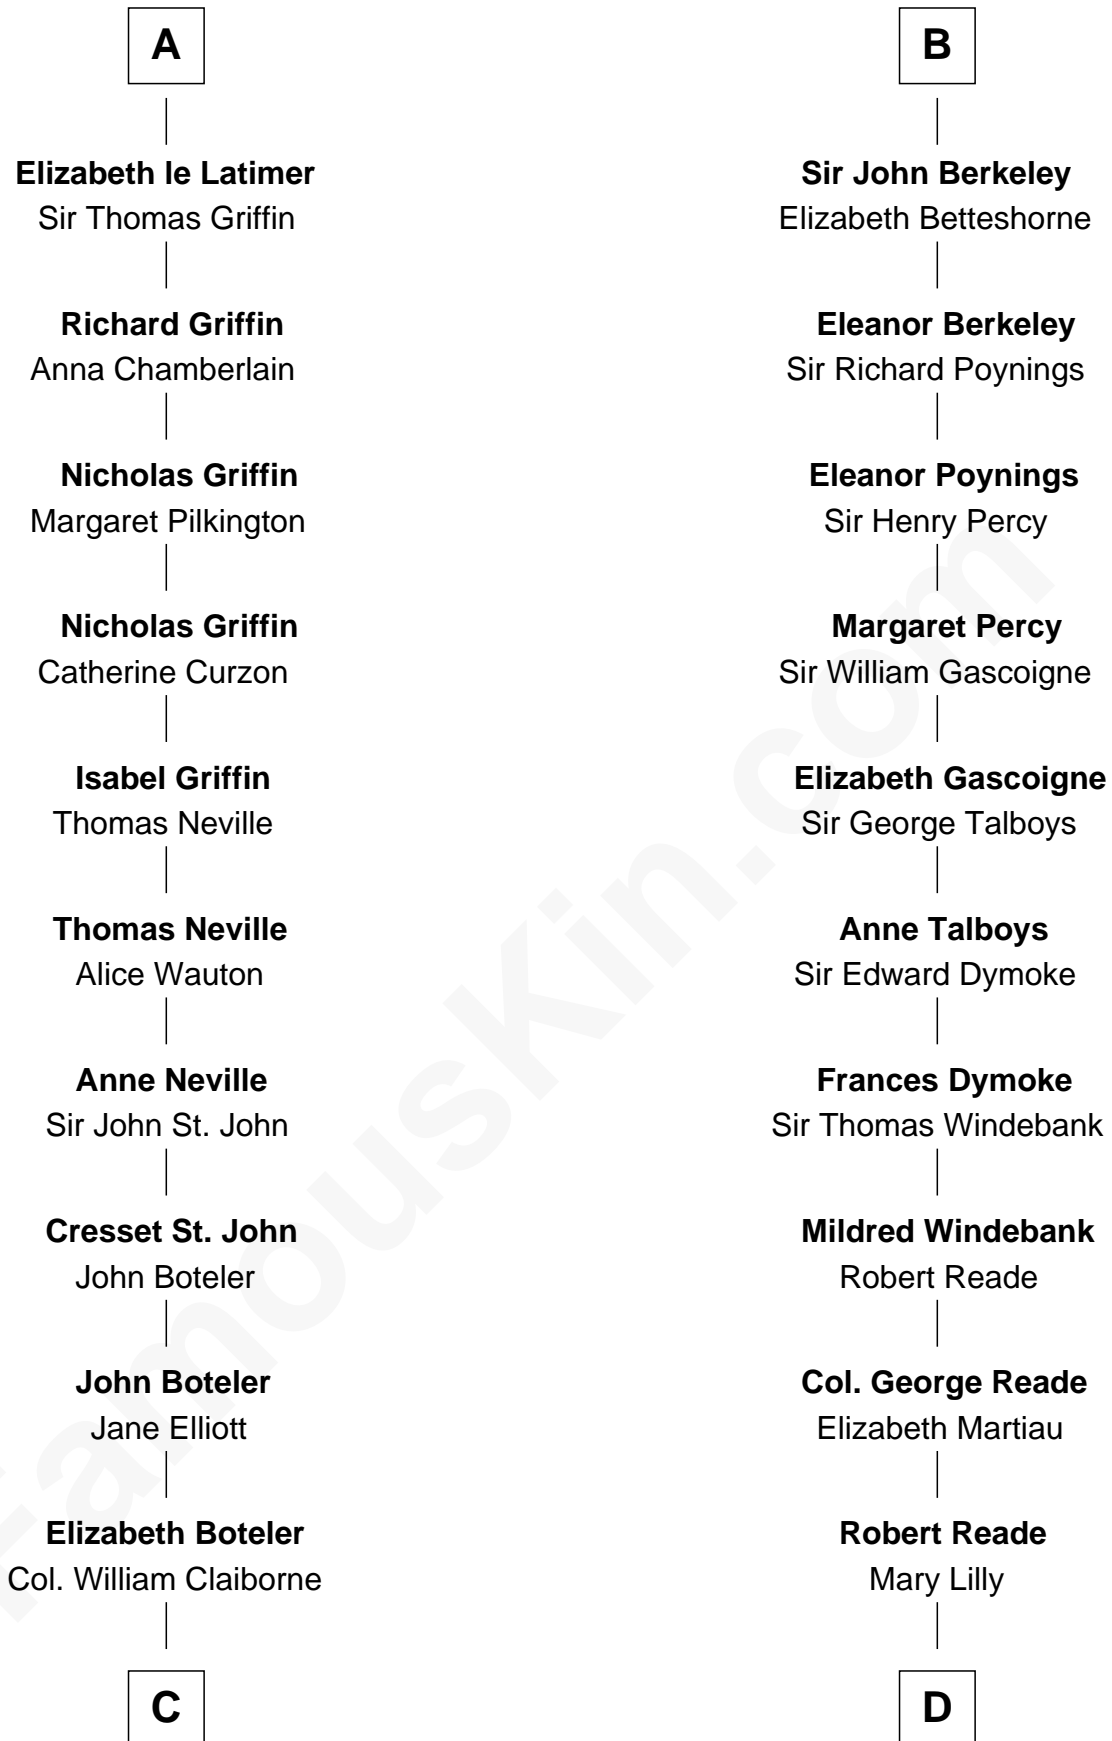

FamousKin.com
Relationship Chart of
William C. C. Claiborne
1st Governor of Louisiana

19th cousin 2 times removed of

Thomas Nelson
Signer of the Declaration of Independence

Uhtred of Galloway
 Gunnild of Dunbar